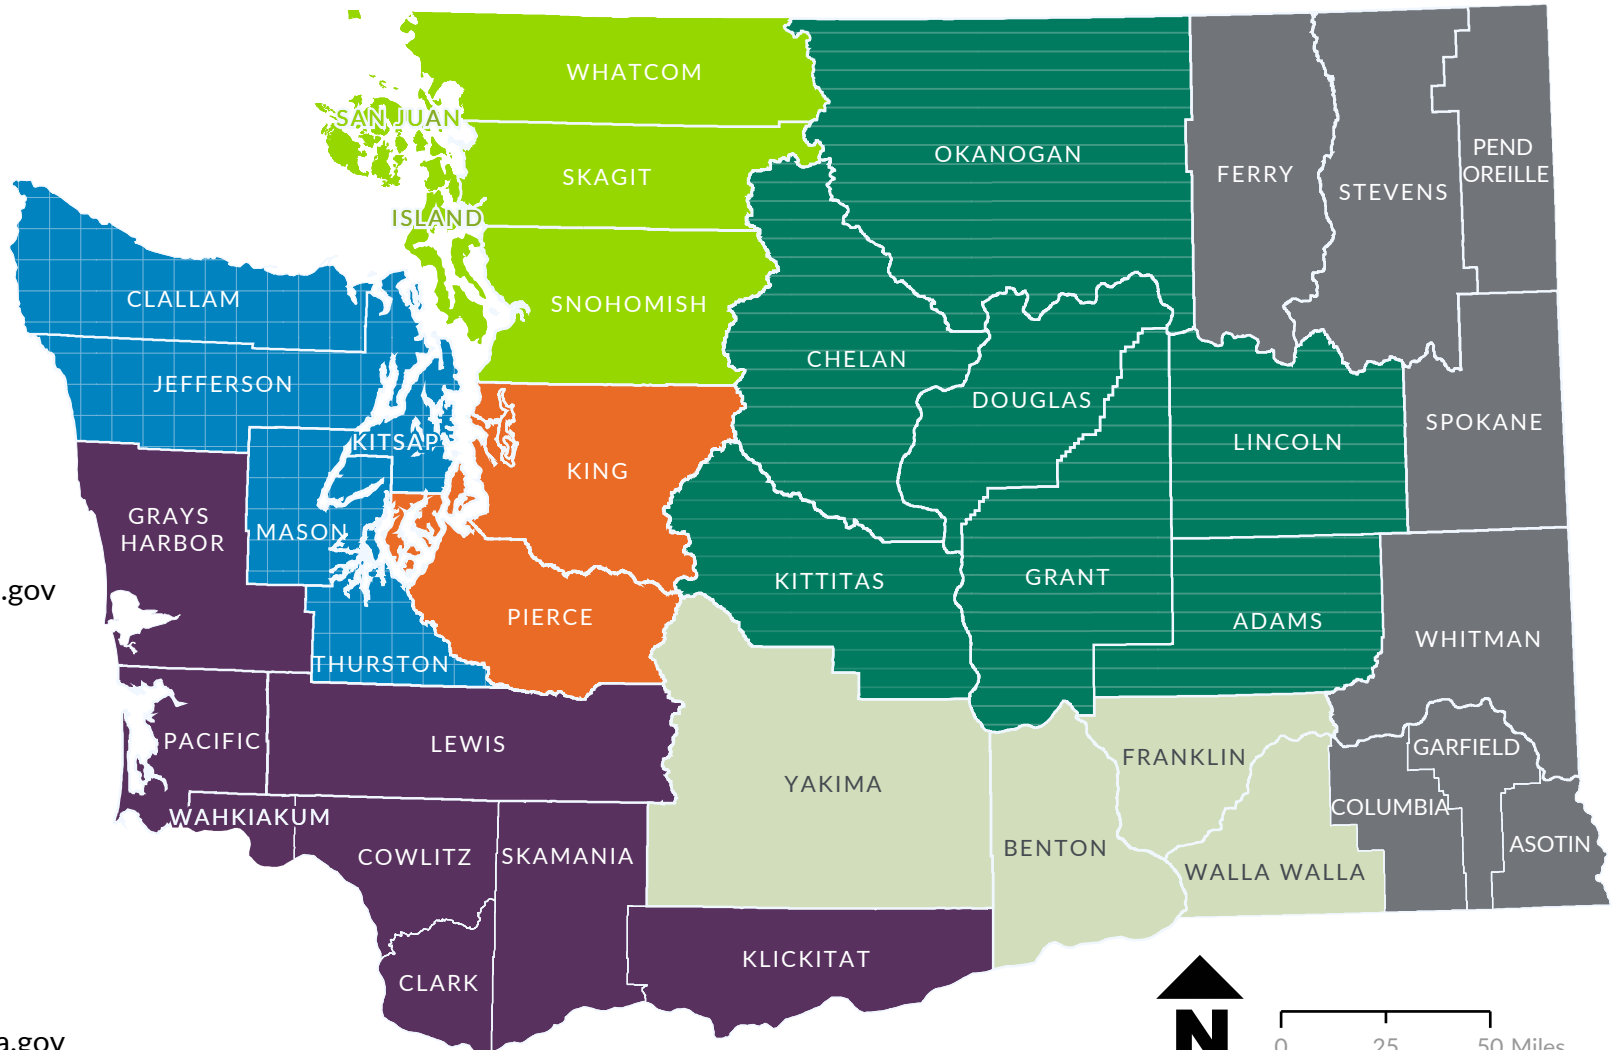

Capital Vehicle and Equipment Planner Regions

PUBLIC TRANSPORTATION DIVISION

OCTOBER 2024

Region

- Peninsula
- Northwest
- Central Puget Sound
- North Central
- Eastern

Sylvia Crum

sylvia.crum@wsdot.wa.gov

Region

- Southwest
- South Central

Crystal Lloyd

crystal.lloyd@wsdot.wa.gov

0 25 50 Miles