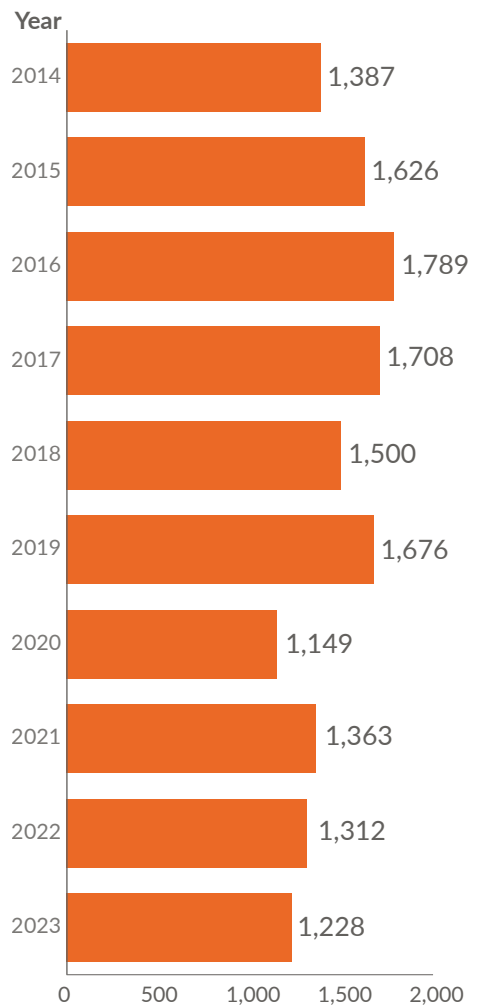

Road crews' lives are on the line

Severity of work zone collisions in 2023

- 10** FATAL CRASHES
- 28** SERIOUS INJURY CRASHES
- 341** MINOR INJURY CRASHES
- 849** PROPERTY DAMAGE ONLY CRASHES (NO INJURIES)

2X Fatal work zone crashes doubled in 2023

Work zone collisions

Number of officer-reported collisions within a work zone or in an external backup from a work zone between 2014 and 2023.

Crashes by county