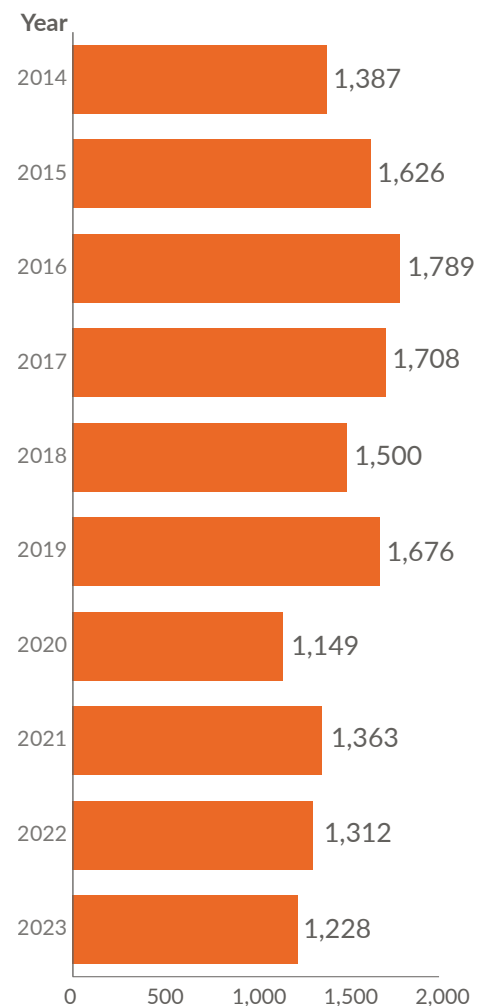

Road crews' lives are on the line

Severity of work zone collisions in 2023

- 10** FATAL CRASHES
- 28** SERIOUS INJURY CRASHES
- 341** MINOR INJURY CRASHES
- 849** PROPERTY DAMAGE ONLY CRASHES (NO INJURIES)

2X Fatal work zone crashes doubled in 2023

Work zone collisions

Number of officer-reported collisions within a work zone or in an external backup from a work zone between 2014 and 2023.

Crashes by county