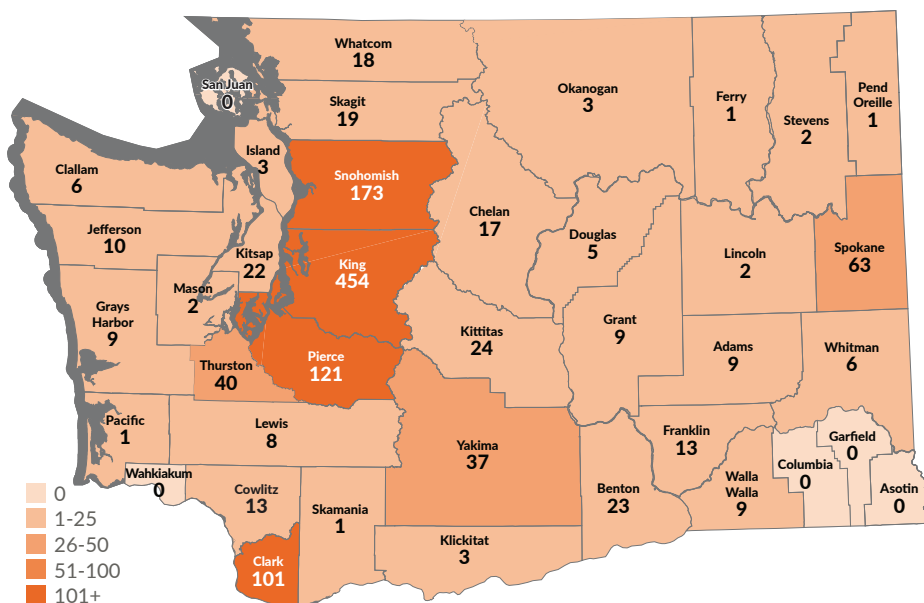

Road crews' lives are on the line

Severity of work zone collisions in 2023

- 10** FATAL CRASHES
- 28** SERIOUS INJURY CRASHES
- 341** MINOR INJURY CRASHES
- 849** PROPERTY DAMAGE ONLY CRASHES (NO INJURIES)

2X Fatal work zone crashes doubled in 2023

Work zone collisions

Number of officer-reported collisions within a work zone or in an external backup from a work zone between 2014 and 2023.

Crashes by county

Road crews' lives are on the line

Top three causes for 2023 work zone collisions:

Following too closely

Excessive speed

Inattention/distracted driving

2X THE FINE!

Traffic fines are double in work zones

95%