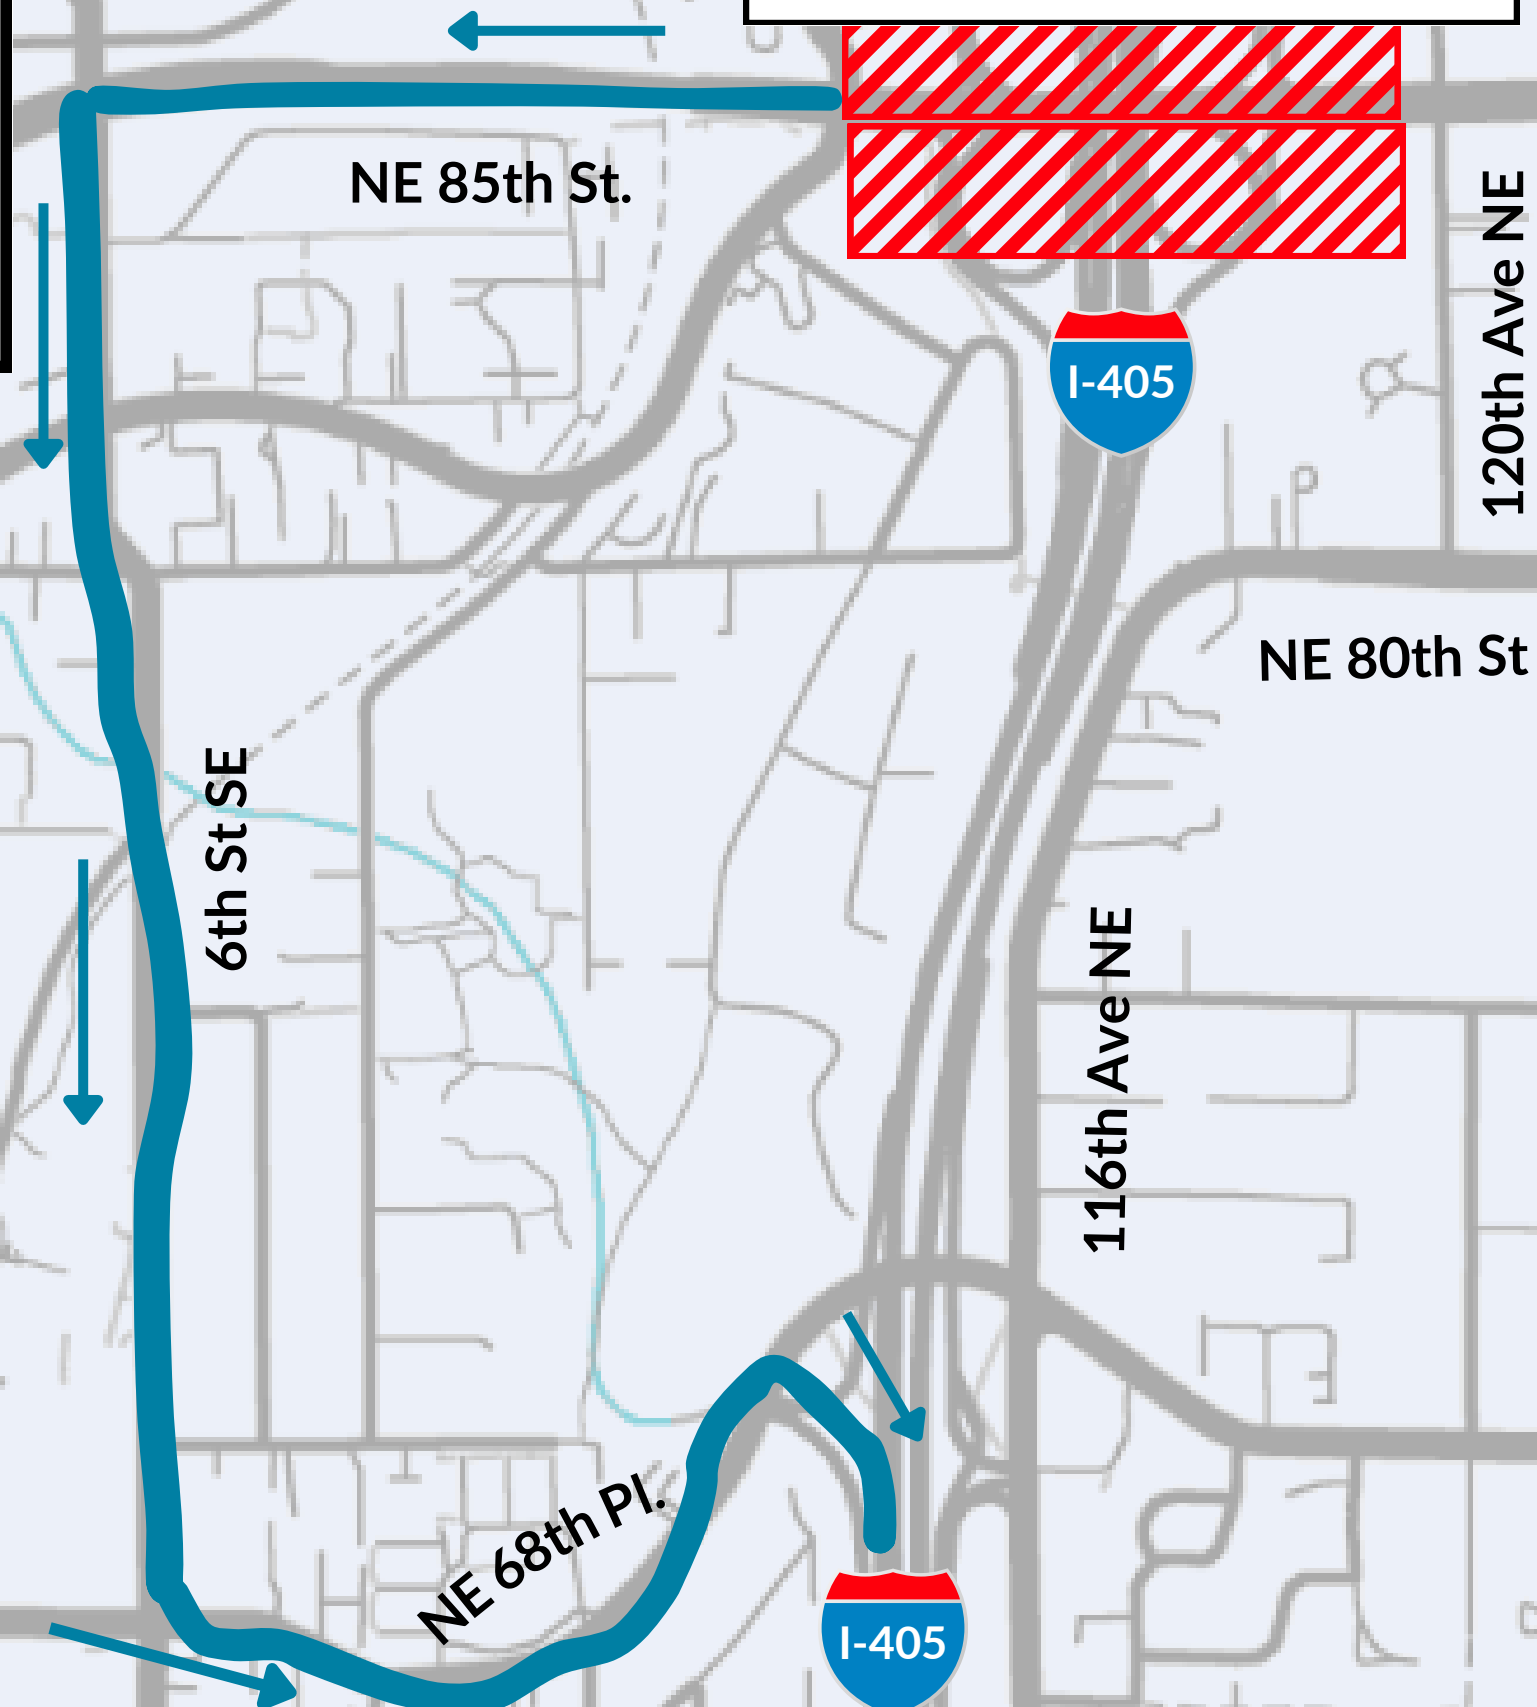

Southbound I-405 On-Ramp Closure Detour Routes

Closure area

Detour routes for eastbound and westbound travelers on NE 85th St

NE 85th St closed between 114th Ave NE and 120th Ave NE. I-405 on and off-ramps at interchange closed.

To access southbound I-405 from NE 85th St use:

- Southbound 6th St S
- Eastbound NE 68th Pl
- Southbound I-405 on-ramp