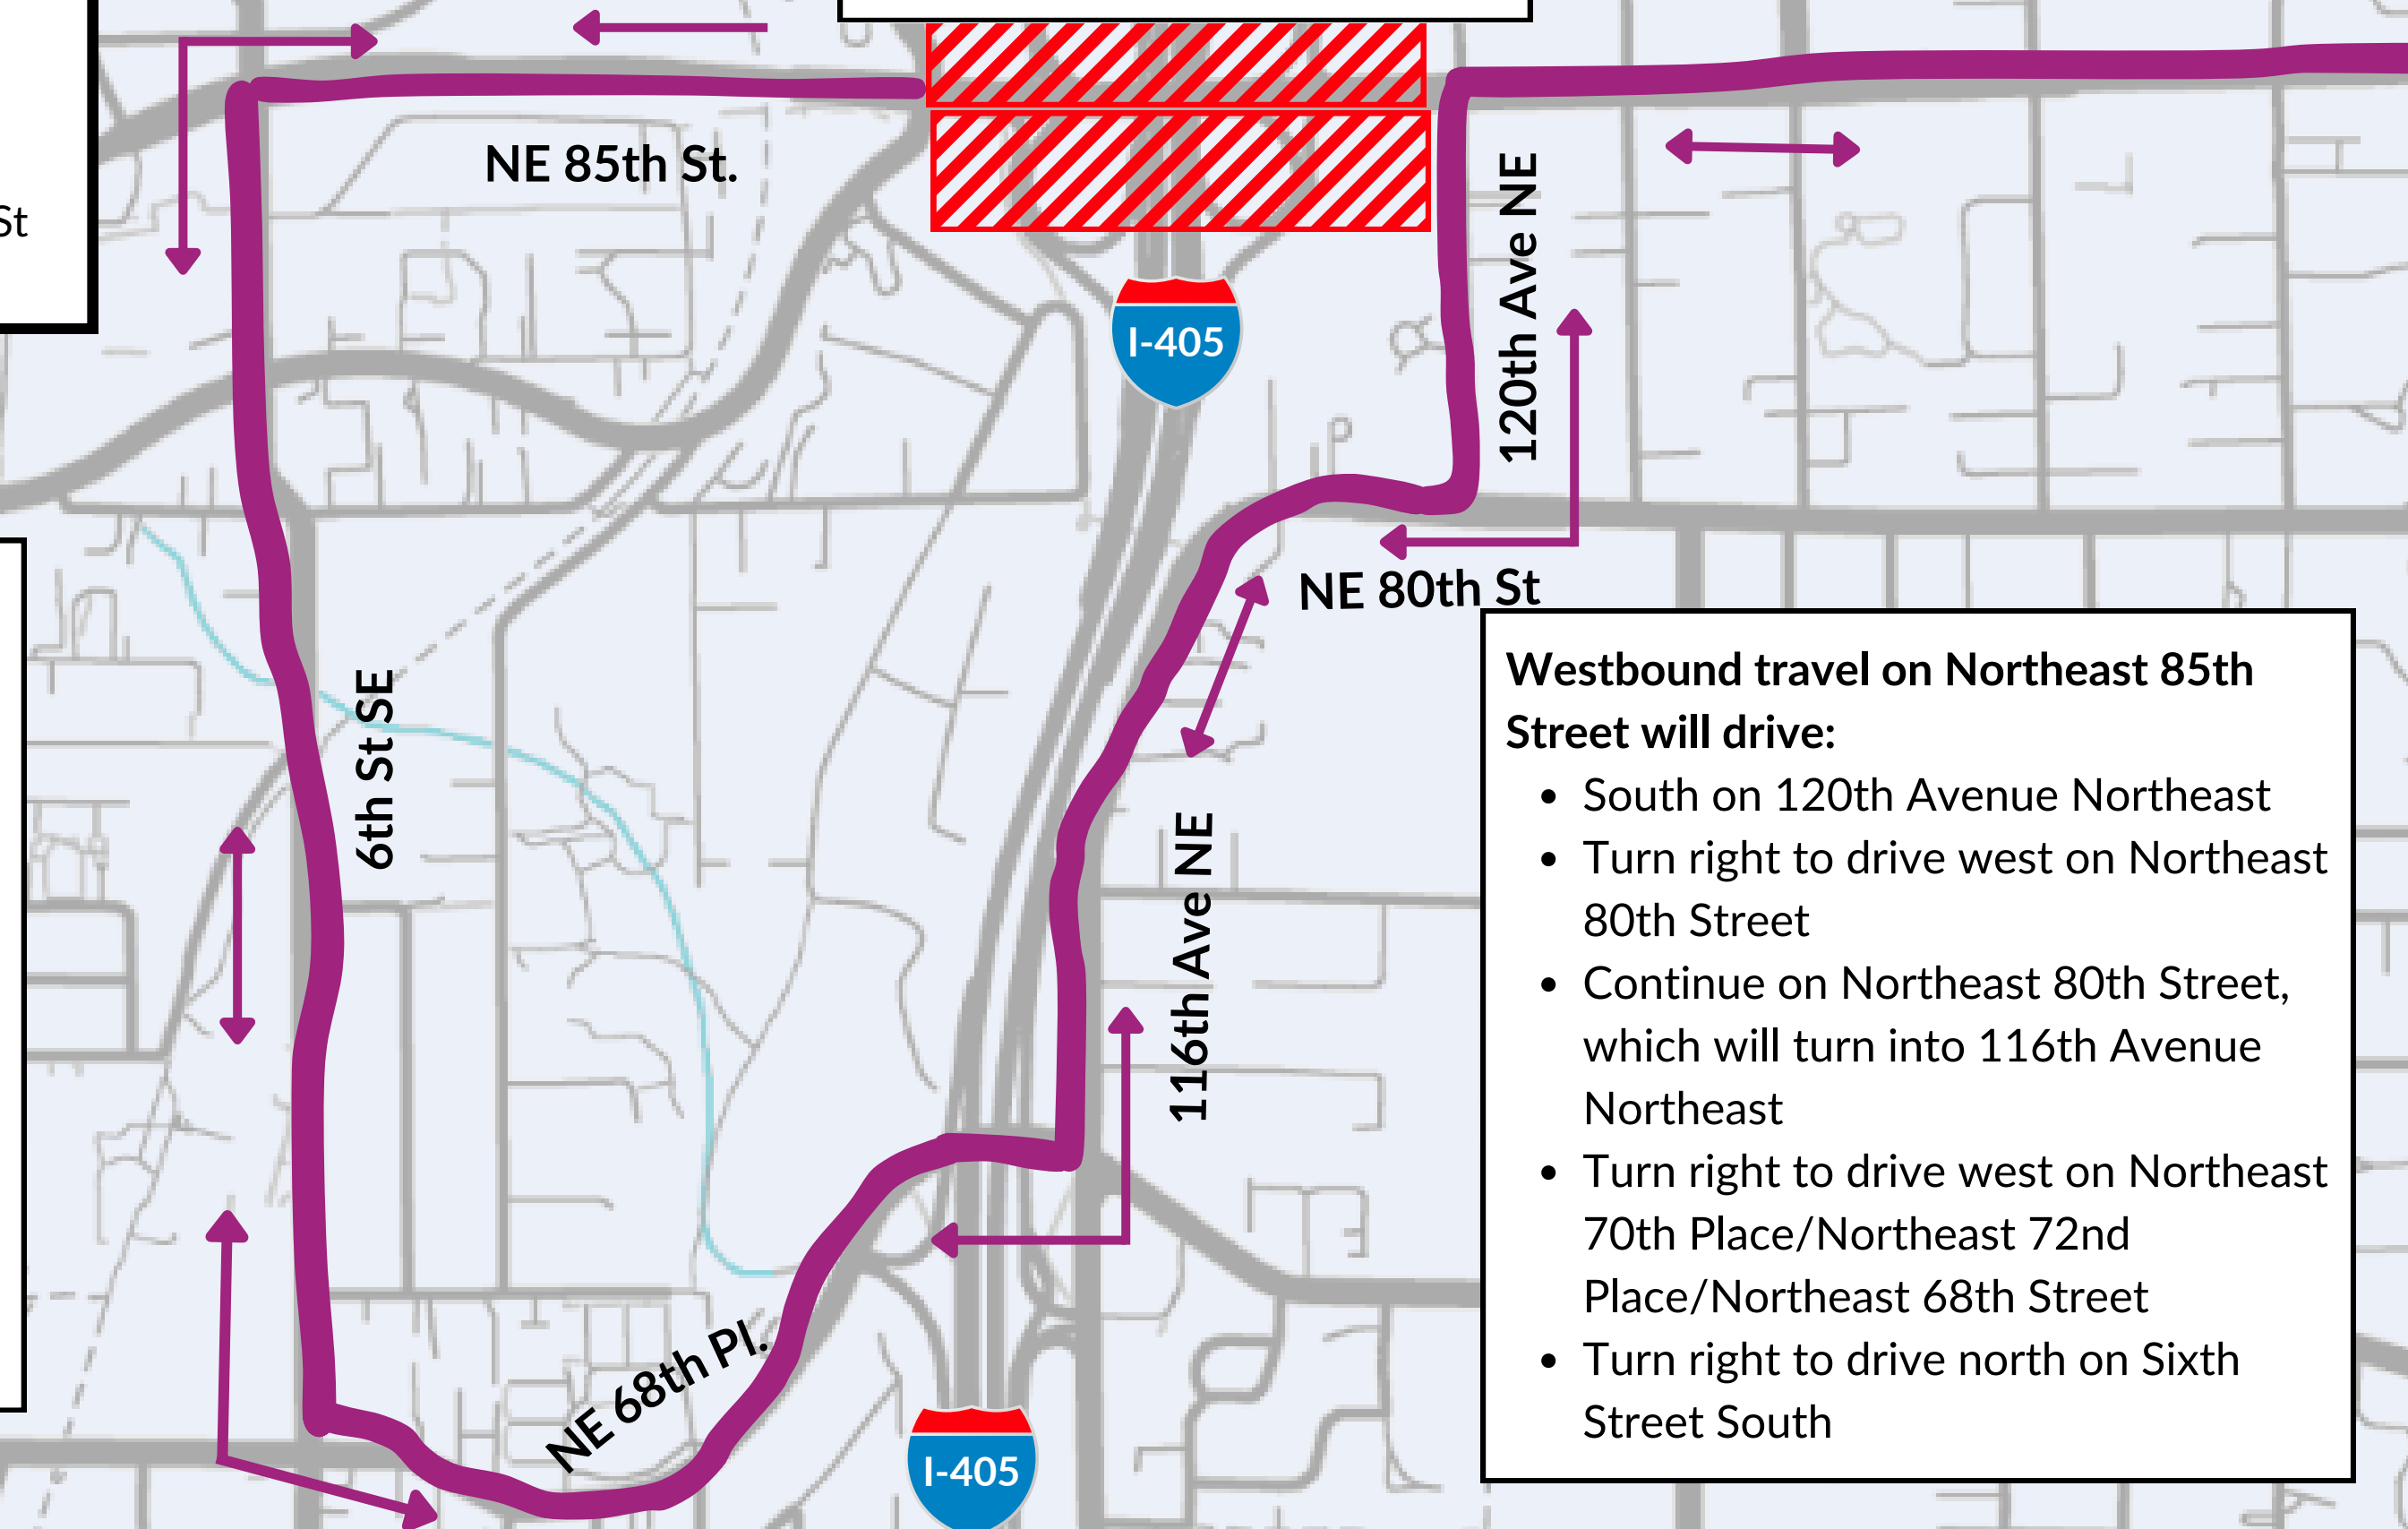

NE 85th St Closure

Vehicular Detour Routes

-  Closure area
-  Detour routes for eastbound and westbound travelers on NE 85th St

NE 85th St closed between 114th Ave NE and 120th Ave NE. I-405 on and off-ramps at interchange closed.

Eastbound travel on Northeast 85th Street will drive:

- South on Sixth Street South
- Turn left to drive east on Northeast 68th Street/Northeast 72nd Place/Northeast 70th Place
- Turn left to drive north on 116th Avenue Northeast
- Continue on 116th Avenue Northeast, which will turn into Northeast 80th Street
- Turn left to drive north on 120th Avenue Northeast

Westbound travel on Northeast 85th Street will drive:

- South on 120th Avenue Northeast
- Turn right to drive west on Northeast 80th Street
- Continue on Northeast 80th Street, which will turn into 116th Avenue Northeast
- Turn right to drive west on Northeast 70th Place/Northeast 72nd Place/Northeast 68th Street
- Turn right to drive north on Sixth Street South

Northbound I-405 On-Ramp Closure Detour Routes

 Closure area

 Detour routes for northbound I-405
from westbound and eastbound NE
85th St

To access northbound I-405 from westbound
and eastbound NE 85th St use: