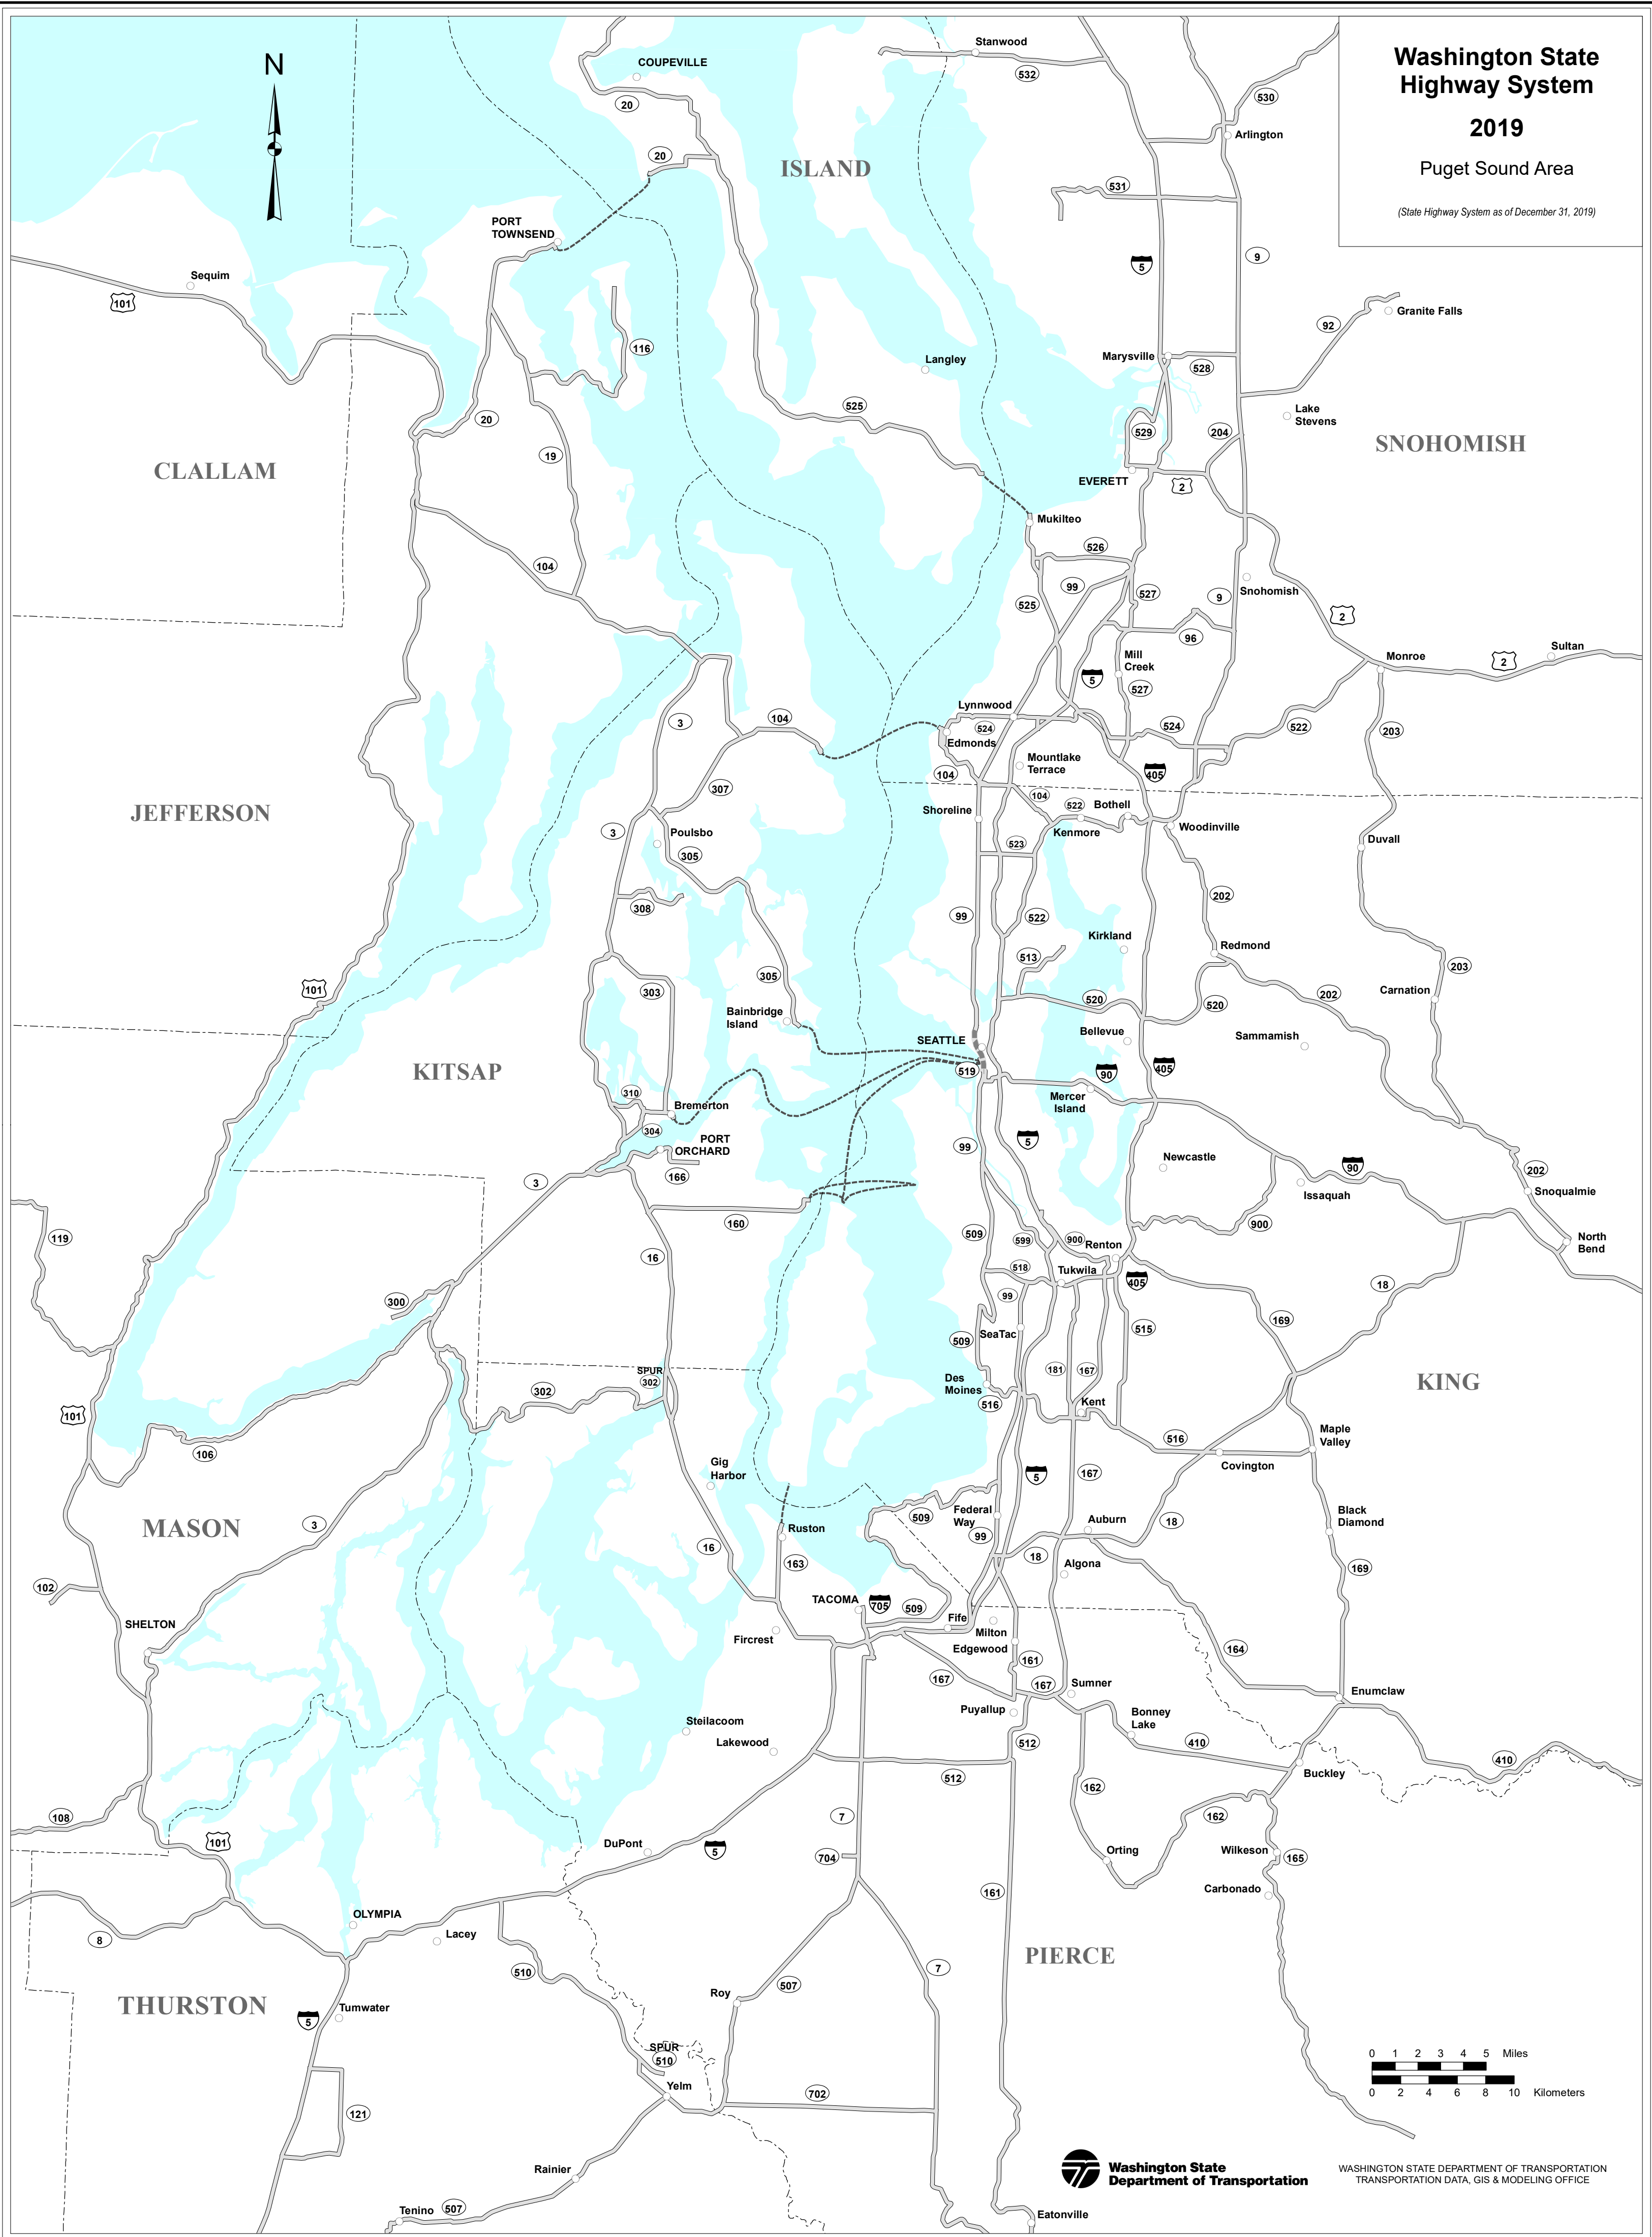

Washington State Highway System

2019

Puget Sound Area

(State Highway System as of December 31, 2019)

WASHINGTON STATE DEPARTMENT OF TRANSPORTATION
TRANSPORTATION DATA, GIS & MODELING OFFICE