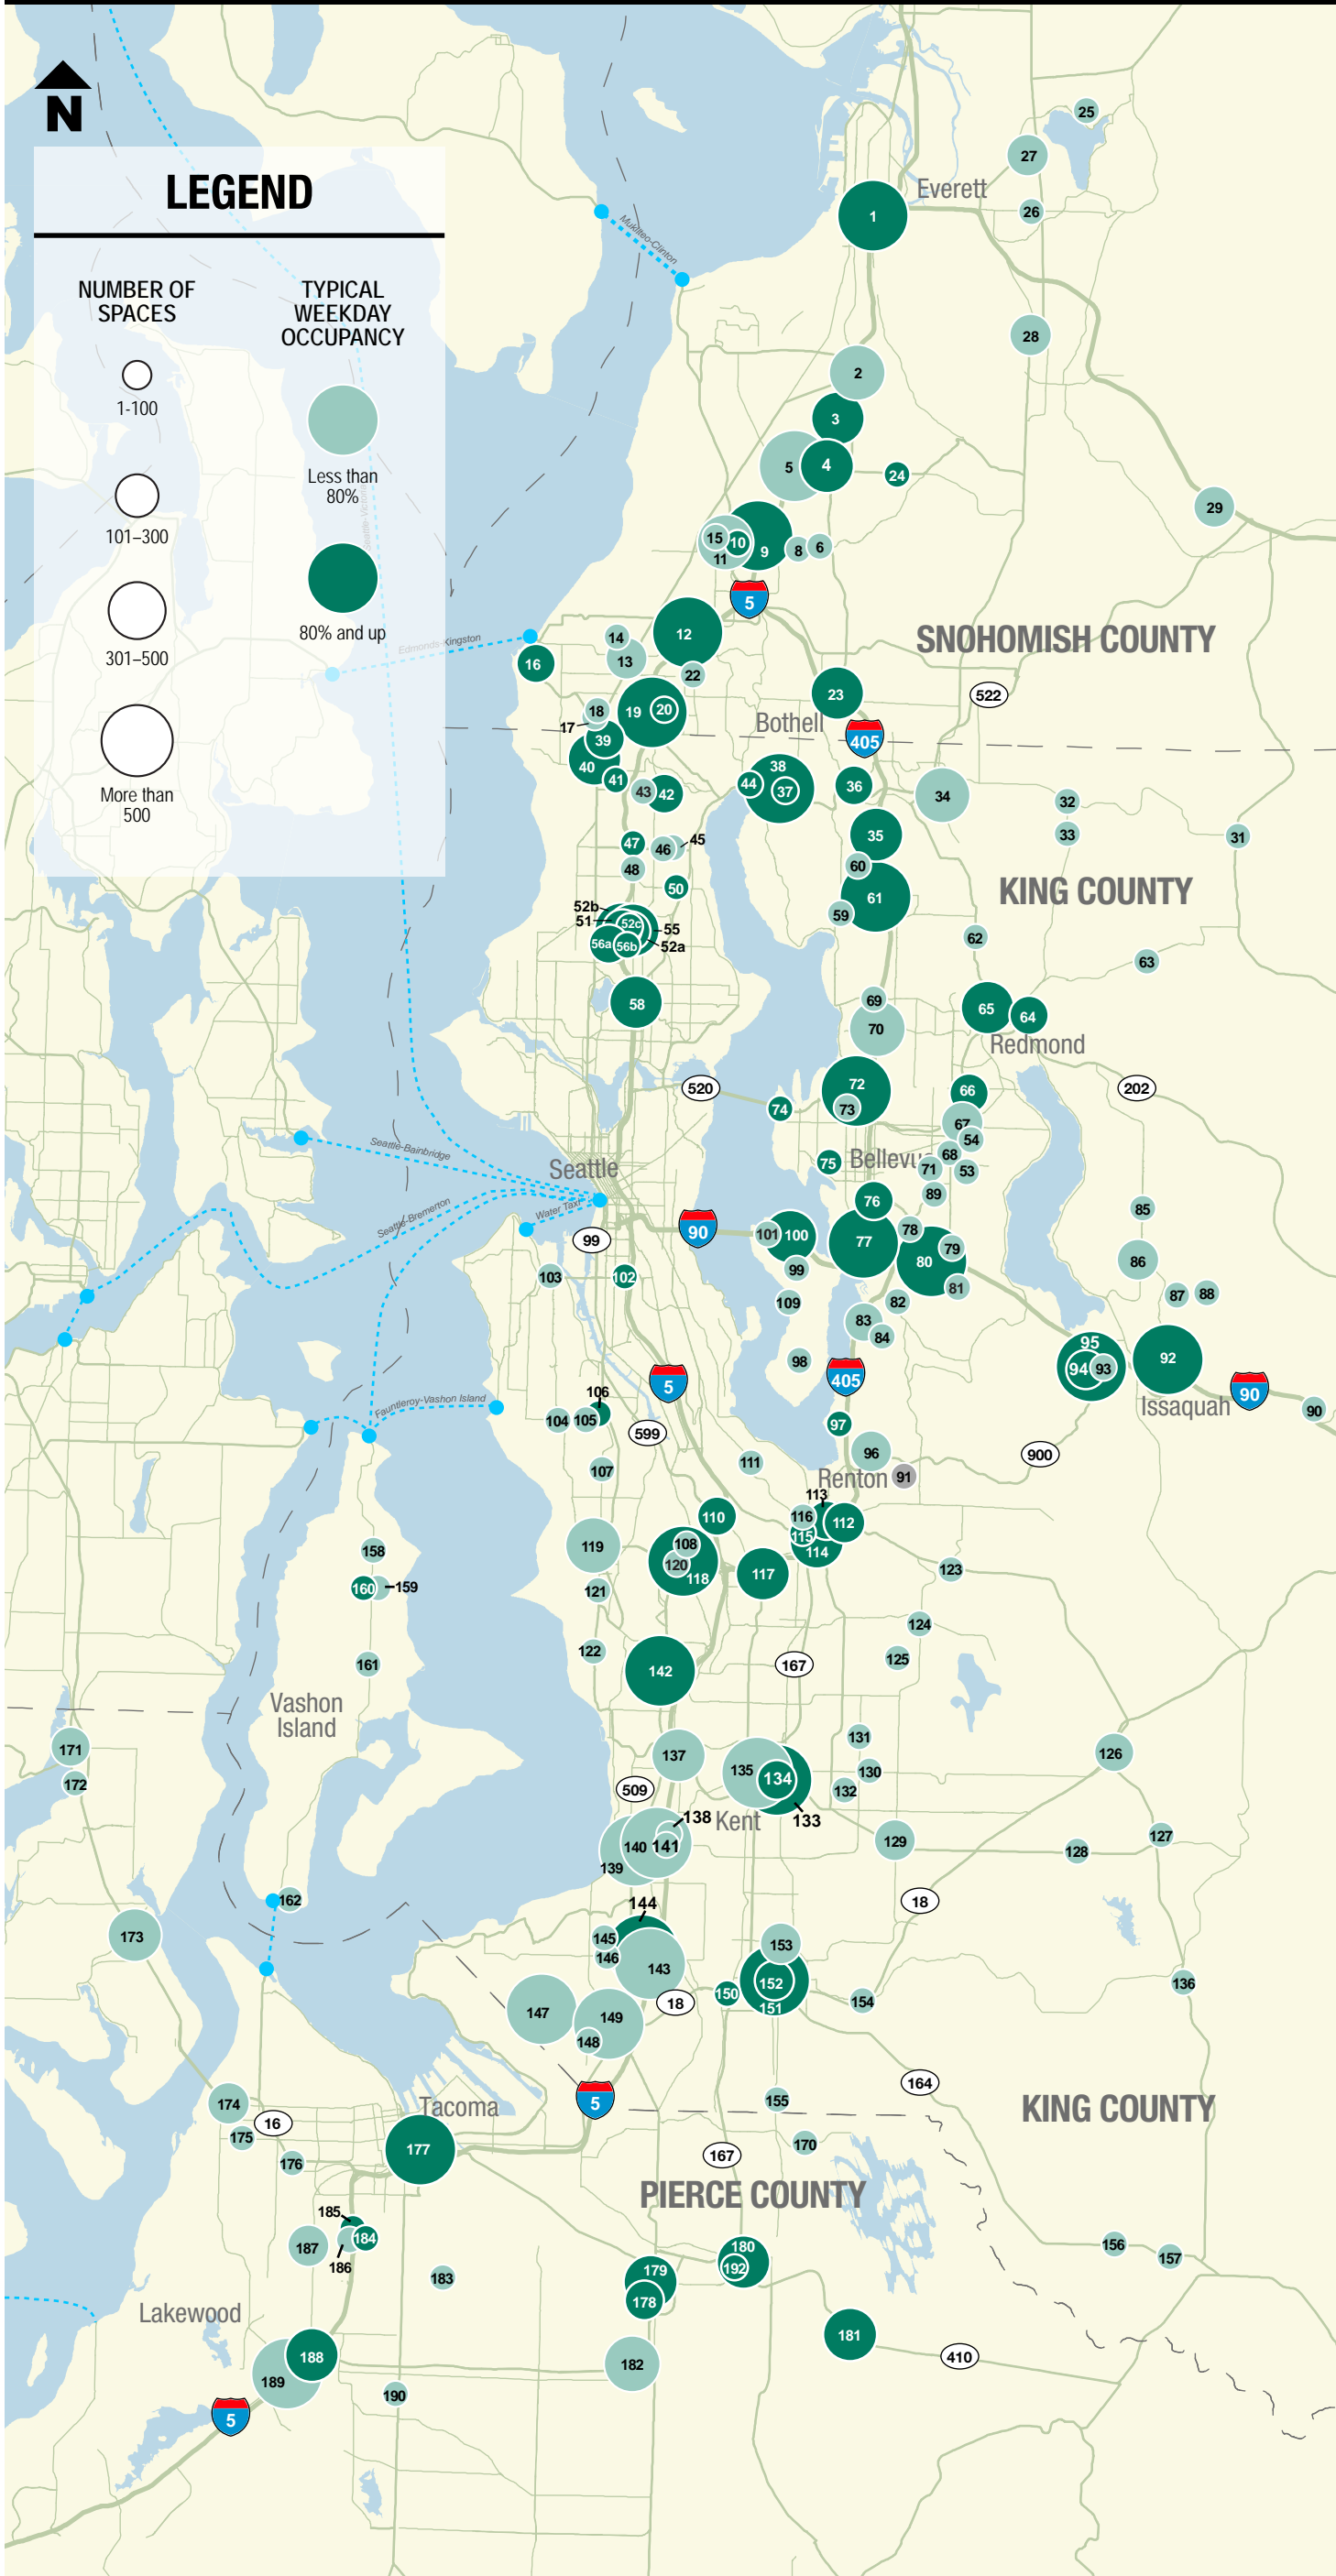

PARK AND RIDE INVENTORY

Capacity and average use at publicly owned or leased lots

SNOHOMISH COUNTY

Map ID#	Name of Park and Ride	Spaces	Use
1	Everett Station 3201 Smith Ave	1,107	81%
2	Eastmont P&R 9029 El Capitan Way	389	48%
3	South Everett Freeway Station I-5 & 112th St SE	397	100%
4	McCullum Park P&R 620 128th St SE	409	87%
5	Mariner P&R 13102 4th Ave W	644	62%
6	North Creek Presbyterian Church 621 164th St SE	10	0%
8	Mill Creek Community Church 16415 North Road	30	30%
9	Ash Way P&R 16327 Ash Way	1,022	105%
10	Martha Lake Covenant Church 2721 164th St SW	75	95%
11	Swamp Creek P&R 3115 164th St SW	446	50%
12	Lynnwood Transit Center 20101 48th Ave W	1,370	98%
13	Edmonds P&R 21300 72nd Ave W	255	37%
14	Edgewood Baptist Church 20406 76th Ave W	10	7%
15	Cypress Semiconductor 27001 162nd St SW	31	27%
16	Edmonds Station 210 Railroad Ave	259	96%
17	Edmonds Lutheran Church 23525 84th Ave W	15	69%
18	United Presbyterian Church of Seattle 8506 238th St SW	64	40%
19	Mountlake Terrace P&R 6001 236th St SW	877	97%
20	Bethesda Lutheran Church 23406 56th Ave W	22	98%
22	Seattle Meditation Center (MLT) 21910 44th Ave W	22	3%
23	Canyon Park P&R 22400 17th Ave SE	302	97%
24	Advent Lutheran Church 4306 132nd St SE	62	80%
25	Ebenezer Lutheran Church 2111 117th Ave NE	10	23%
26	Holy Cross Lutheran Church 9613 20th St SE	35	20%
27	Lake Stevens 9414 4th St NE	207	63%
28	Snohomish 1700 Avenue D	102	40%
29	Monroe 17433 US 2	103	52%