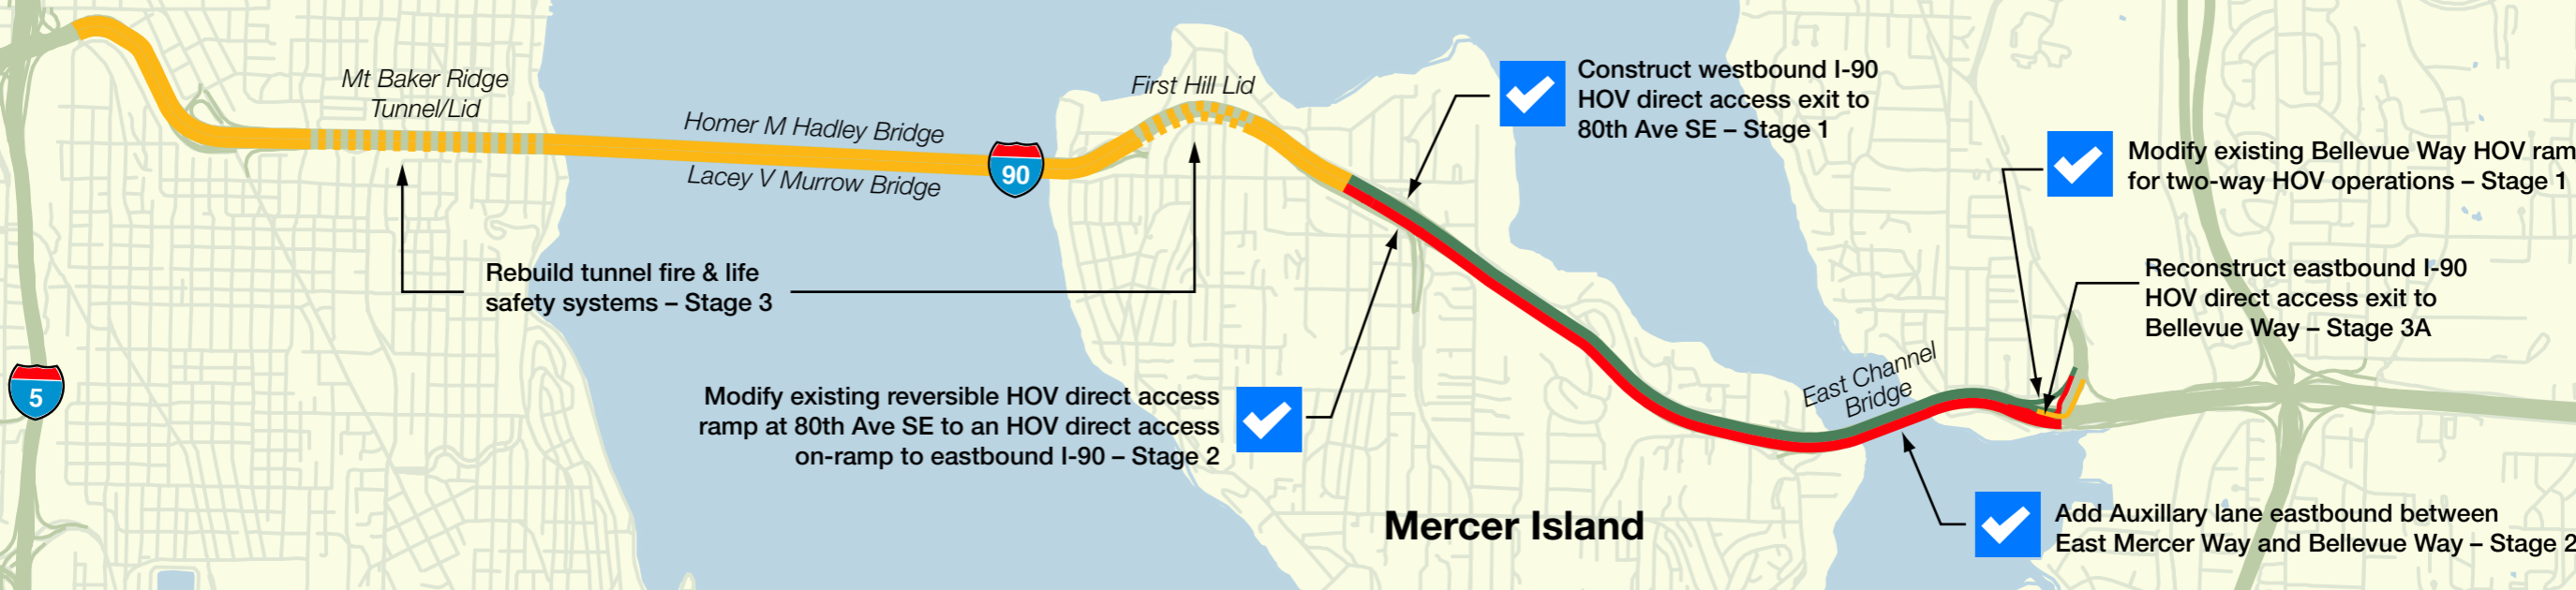

Seattle

Bellevue

Lake Washington

**Legend**

-  Stage 1 – Westbound HOV, Bellevue Way to 80th Ave. SE (Completed Oct. 2008)
-  Stage 2 – Eastbound HOV, 80th Ave. SE to Bellevue Way (Completed March 2012)
-  Stage 3 – Westbound HOV, 80th Ave. SE to Rainier Ave. (Construction 2015 to mid-2017)
- Eastbound HOV, Rainier Ave. to 77th Ave. SE