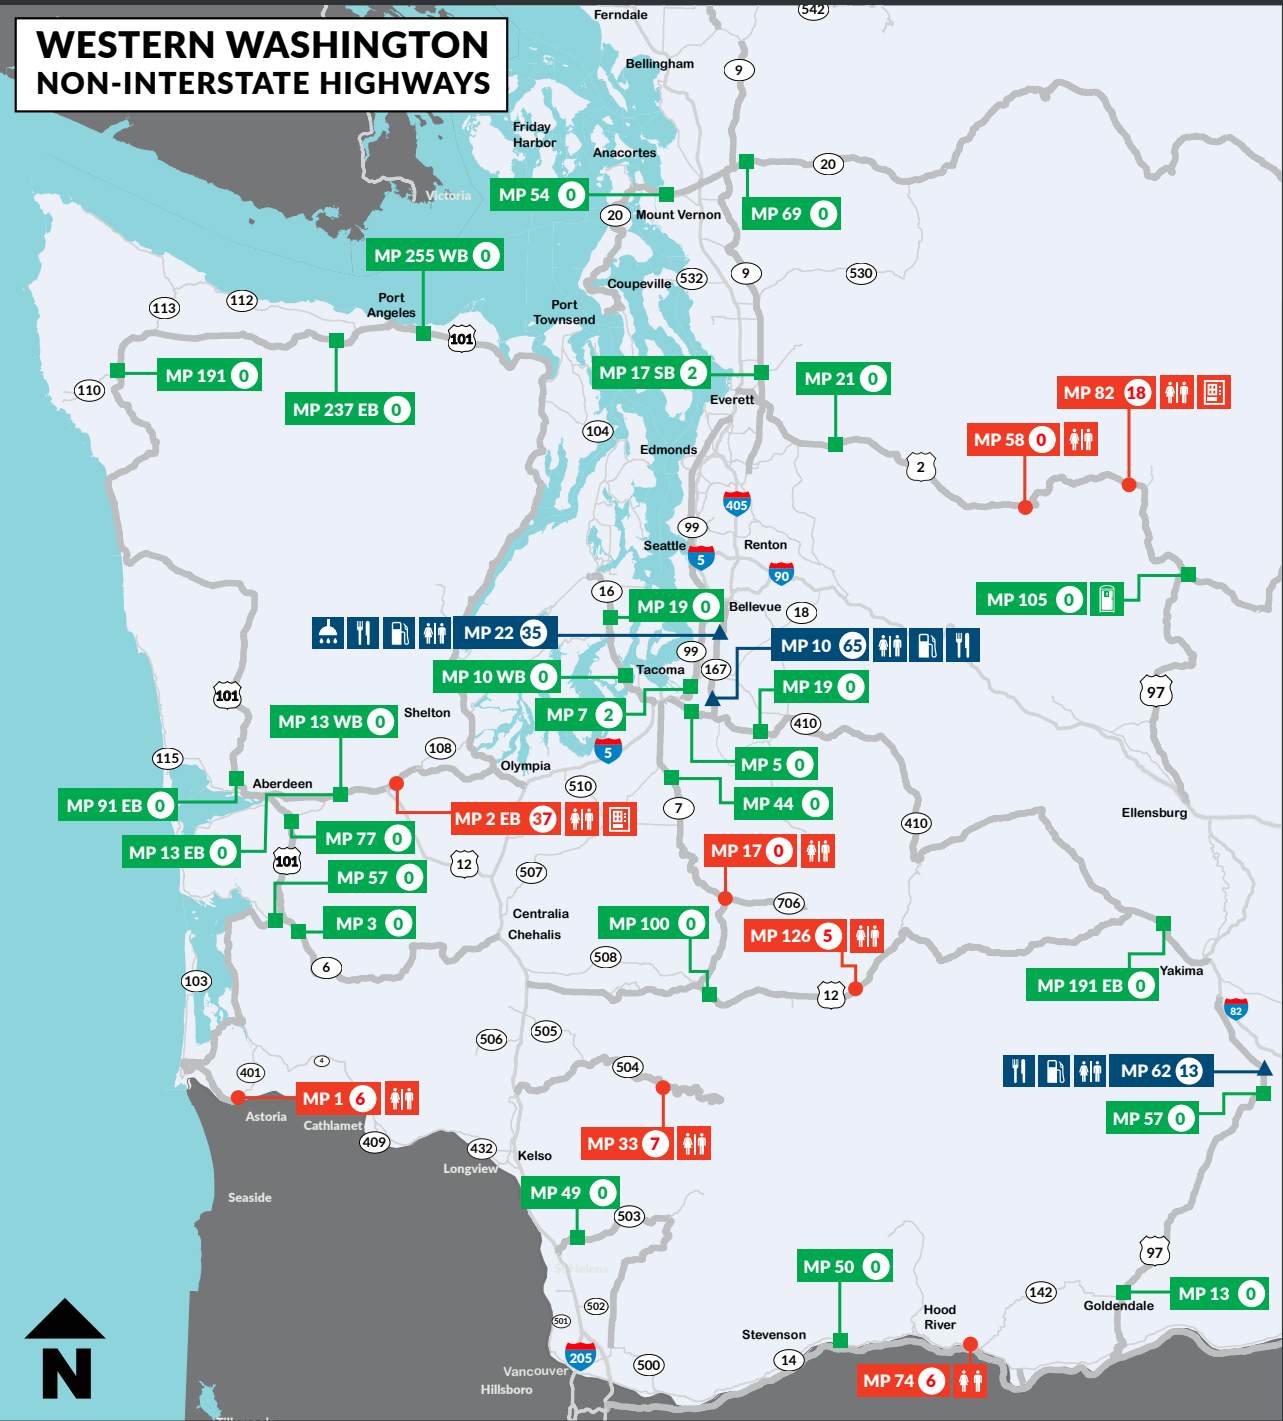

TRUCK PARKING FACILITIES MAP

WESTERN WASHINGTON NON-INTERSTATE HIGHWAYS

LEGEND

NB - northbound	EB - eastbound	Rest Area	Restrooms	Showers	Number of Truck Parking Spaces
SB - southbound	WB - westbound	Weigh Station	Portable Toilet	Food Service	Note: 0 indicates no painted truck parking stalls available for that facility
Exit or MP number without direction indicates that facility is accessible from both directions of highway.		Private Truck Stop	Fuel	Vending Machine	
			Electrified Parking Spaces		

RESOURCES

Emergency: call 911

State highway traffic and weather information:

call 511 in Washington or 1-800-695-7623 outside of Washington or go to www.wsdot.wa.gov

The Washington State Department of Transportation is not liable for any decisions made by the user, or any losses or damages that might arise, from the use of the maps and data.