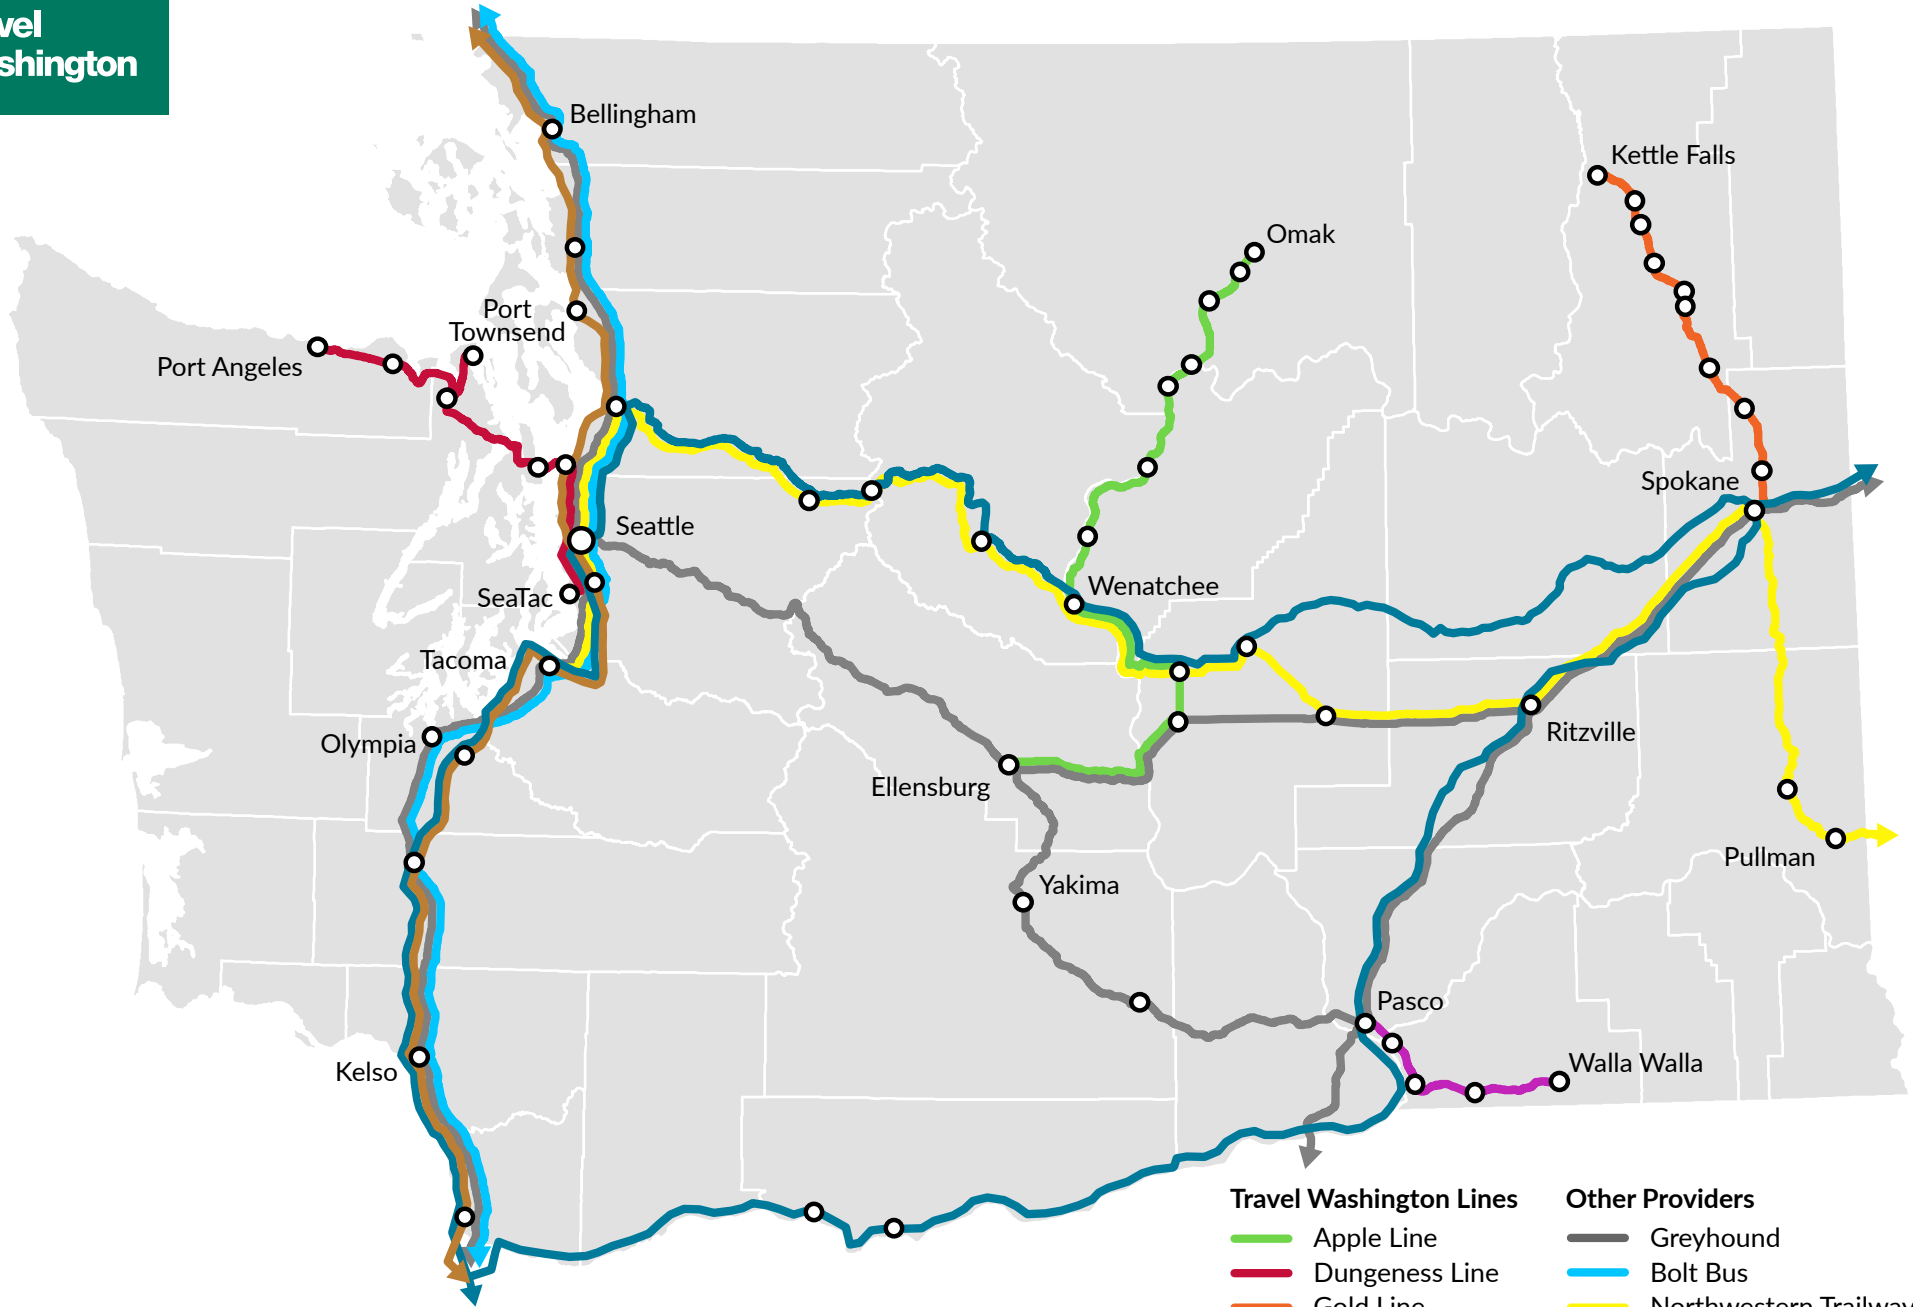

Statewide Intercity Bus Network

- | Travel Washington Lines | Other Providers |
|-------------------------|------------------------|
| Apple Line | Greyhound |
| Dungeness Line | Bolt Bus |
| Gold Line | Northwestern Trailways |
| Grape Line | Amtrak |
| Bus or train stop | Amtrak Cascades |