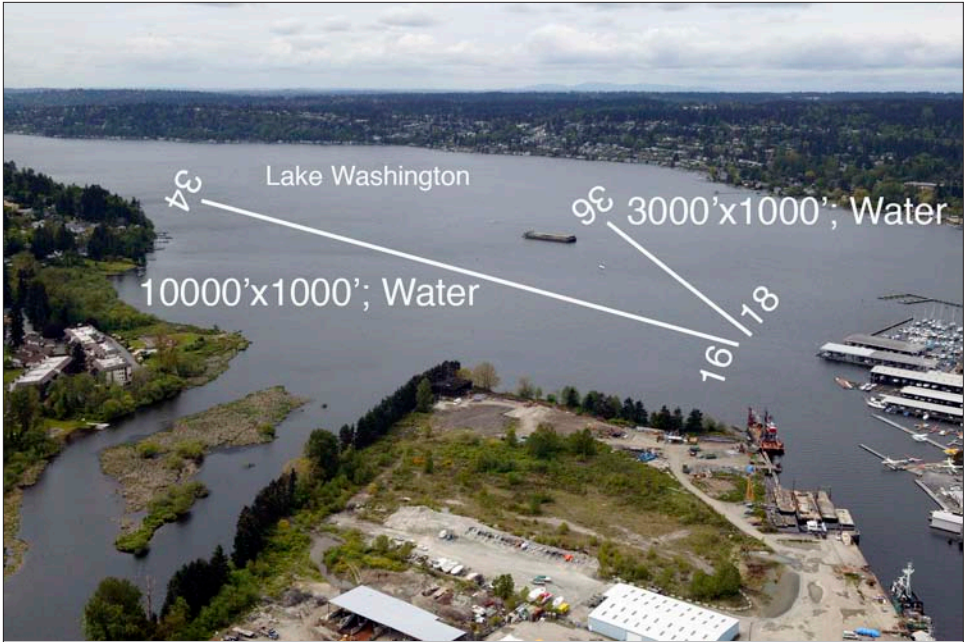

Kenmore (Lake Washington) / Kenmore Air Harbor / S60

Communications

CTAF/UNICOM ... 122.7

Navigation

Elevation 14' MSL

TPA 814' MSL (800' AGL)

Runway 16/34; 10000'x1000'; Water
 18/36; 3000'x1000'; Water

Lights None

Latitude N 47° 45.29'

Longitude W 122° 15.56'

Services

Fuel 100LL, Jet A

Notes Contact Kenmore Air for parking permission (425-486-1257).