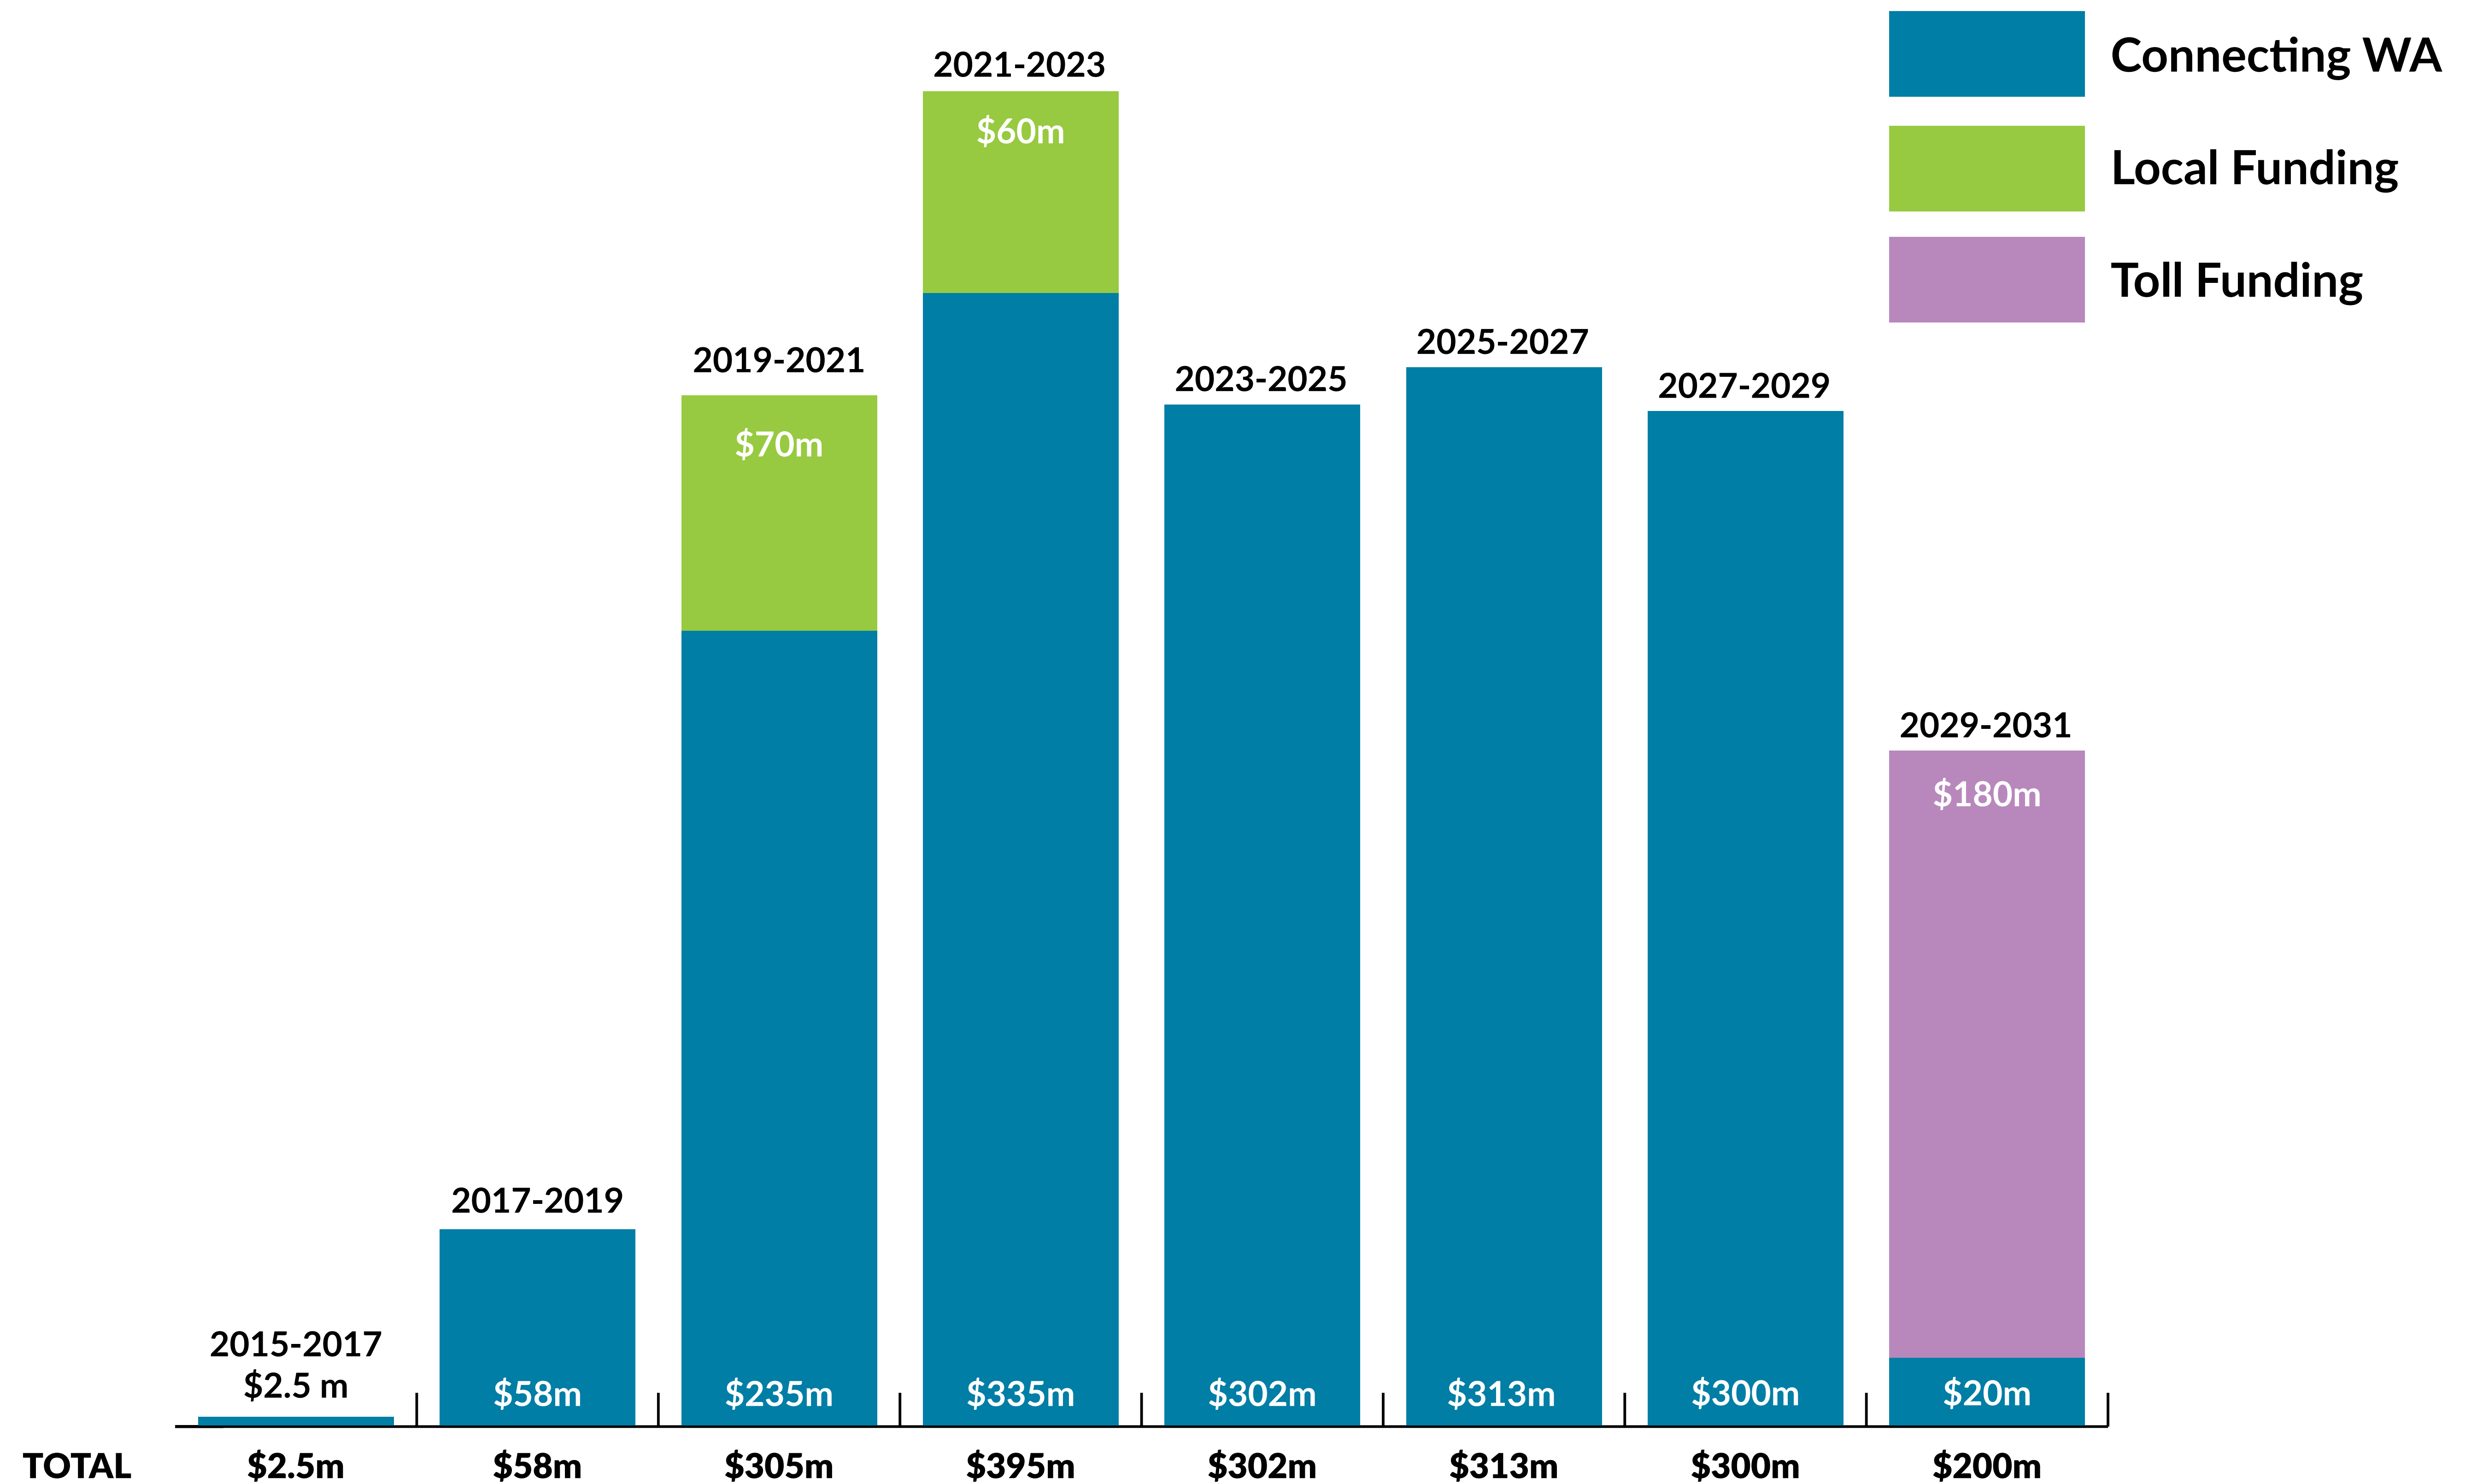

# Puget Sound Gateway Funding Timeline

## as enacted by 2015 Legislature

April 2017