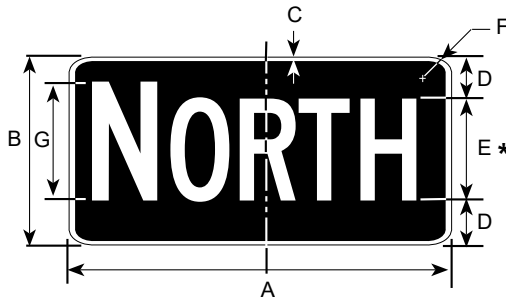

M3-1B

(INTERSTATE)