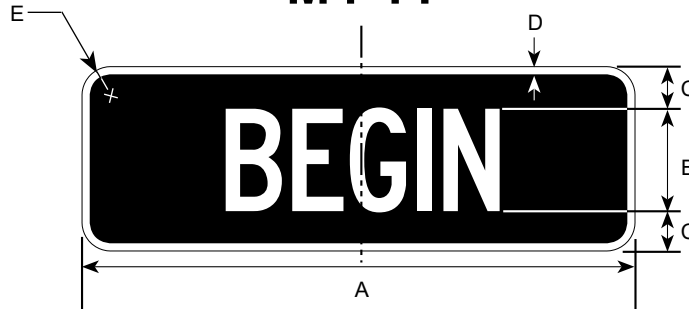

M4-11, M4-12 & M4-13

11/97

M4-11

DIMENSIONS (MILLIMETERS)				
A	B	C	D	E
600	100C	25	13	38

DIMENSIONS (INCHES)				
A	B	C	D	E
24	4C	1	1/2	1 1/2