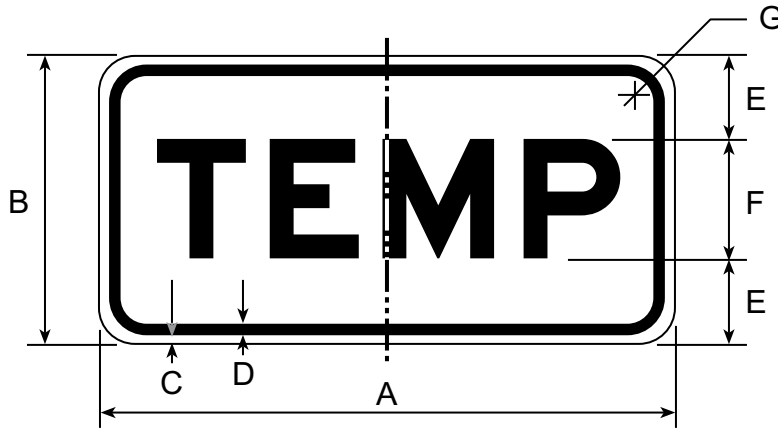

DIMENSIONS (INCHES)						
A	B	C	D	E	F	G
24	12	3/8	5/8	4	4B	1 1/2
30	15	3/8	5/8	5	5B	1 1/2

M4-7A

2/06

COLORS

LEGEND - BLACK (NON-REFL)
BACKGROUND - WHITE (REFL)

M4-7B

COLORS

LEGEND - WHITE (REFL)
BACKGROUND - BLUE (REFL)