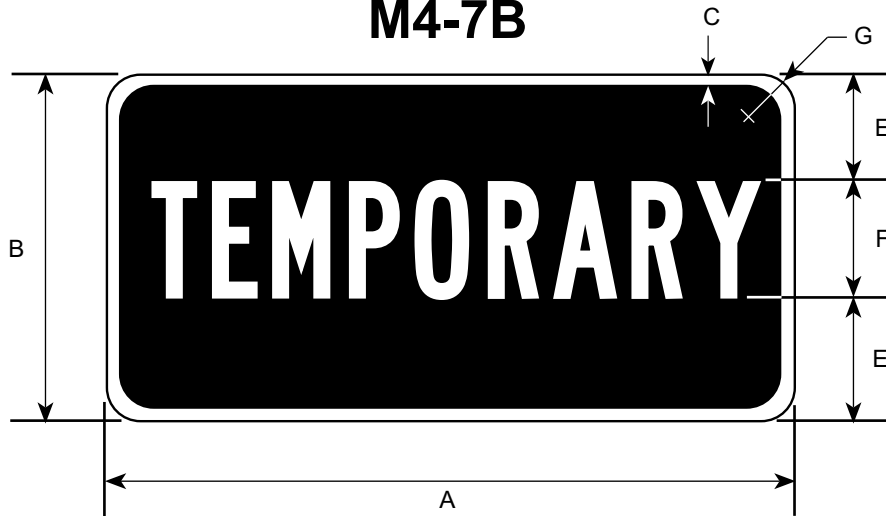

M4-7B

COLORS
LEGEND—WHITE (REFL)
BACKGROUND—BLUE (REFL)

DIMENSIONS (MILLIMETERS)						
A	B	C	D	E	F	G
600	300	9	16	100	100B	38
750	375	9	16	125	125B	38

DIMENSIONS (INCHES)						
A	B	C	D	E	F	G
24	12	3/8	5/8	4	4B	1 1/2
30	15	3/8	5/8	5	5B	1 1/2