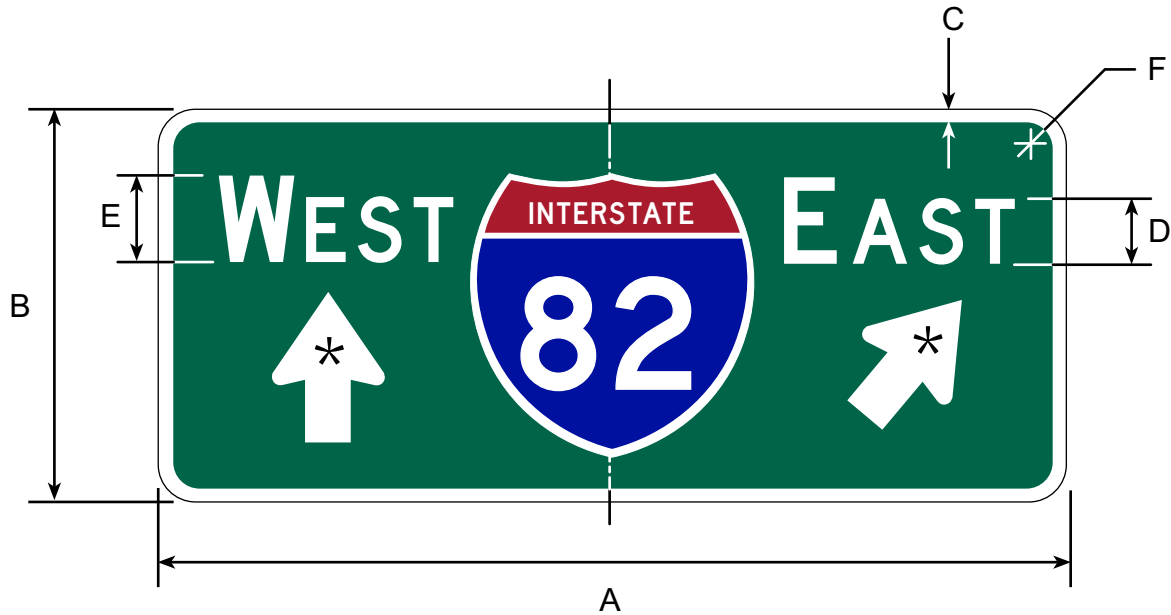

M8-201

2/06

* SEE APPENDIX FOR STANDARD ARROW DETAIL

DIMENSIONS (MILLIMETERS)							
A	B	C	D	E	F	ARROW	SHIELD
2100	900	19	150D	200D	100	#1	600

DIMENSIONS (INCHES)							
A	B	C	D	E	F	ARROW	SHIELD
84	36	3/4	6D	8D	4	#1	24

COLORS

LEGEND— WHITE (REFL)
BACKGROUND— GREEN (REFL)