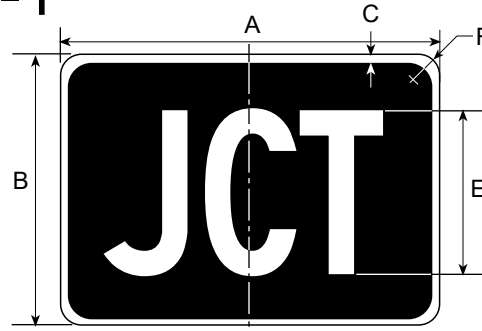

INTERSTATE

DIMENSIONS (INCHES)					
A	B	C	D	E	F
21	15	3/8	5/8	9C	1 1/2

COLORS
LEGEND - WHITE (REFL)
BACKGROUND - BLUE (REFL)