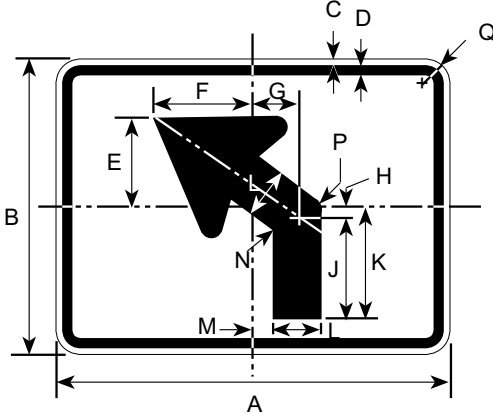

M4-1201

DIMENSIONS (MILLIMETERS)				
A	B	C	D	E
300	100C	25	6	19

DIMENSIONS (INCHES)				
A	B	C	D	E
12	2C	1	1/4	3/4

M4-1301

DIMENSIONS (MILLIMETERS)				
A	B	C	D	E
300	50C	25	6	19

DIMENSIONS (INCHES)				
A	B	C	D	E
12	2C	1	1/4	3/4

COLORS

LEGEND - WHITE (REFL)
BACKGROUND - GREEN (REFL)

M5-1

5/06

M5-1B

5/06

DIMENSIONS (MILLIMETERS)													
A	B	C	D	E	F	G	H	J	K	L	M	N	P
525	375	9	16	127	84	22	80	66	9	14	178	52	38

DIMENSIONS (INCHES)													
A	B	C	D	E	F	G	H	J	K	L	M	N	P
21	15	3/8	5/8	5 1/16	3 3/8	3/4	3 3/16	2 5/8	3/8	9/16	7 1/8	2 1/16	1 1/2

M5-2

M5-2B

DIMENSIONS (MILLIMETERS)													
A	B	C	E	F	G	H	J	K	L	M	N	P	Q
525	375	9	119	113	61	19	117	136	66	28	9	14	38

DIMENSIONS (INCHES)														
A	B	C	D	E	F	G	H	J	K	L	M	N	P	Q
21	15	3/8	5/8	4 3/4	4 1/2	2 7/16	3/4	4 11/16	5 7/16	2 5/8	1 1/8	3/8	9/16	1 1/2