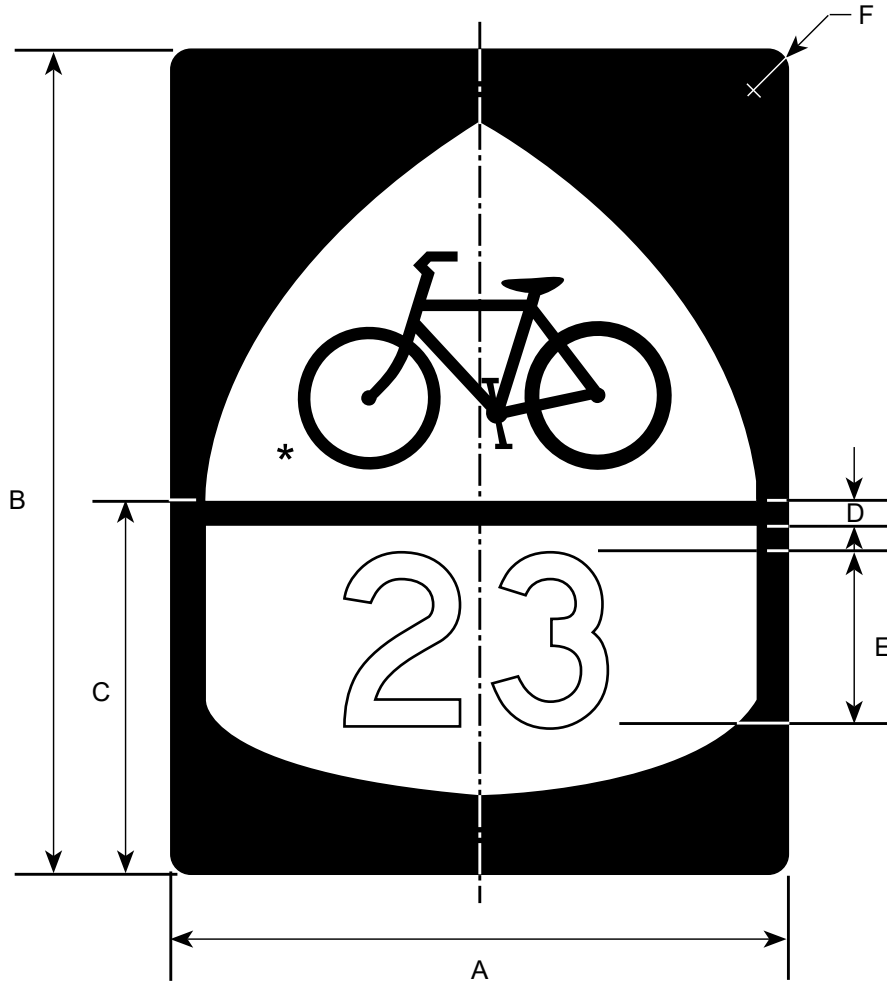

M1-9

11/97

* SEE APPENDIX FOR SYMBOL DESIGN

DIMENSIONS (MILLIMETERS)					
A	B	C	D	E	F
450	600	268.7	12.5	125D	37.5

DIMENSIONS (INCHES)					
A	B	C	D	E	F
18	24	10 3/4	1/2	5D	1 1/2

COLORS

- LEGEND - BLACK (NON-REFL)
- INNER BACKGROUND - WHITE (REFL)
- OUTER BACKGROUND - BLACK (NON-REFL)