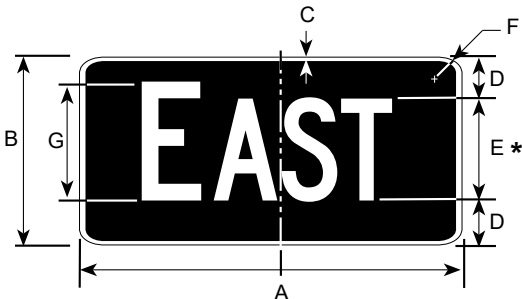

COLORS

LEGEND - BLACK (REFL.)
BACKGROUND - WHITE (REFL.)

M3-1B

(INTERSTATE)

M3-2B

(INTERSTATE)

USE 30" X 15" SIZE WITH 30" X 24" SHIELD OR WITH 36" X 36" SHIELD

* Reduce Spacing 20% for 24" width sign and 50% for 30" width sign