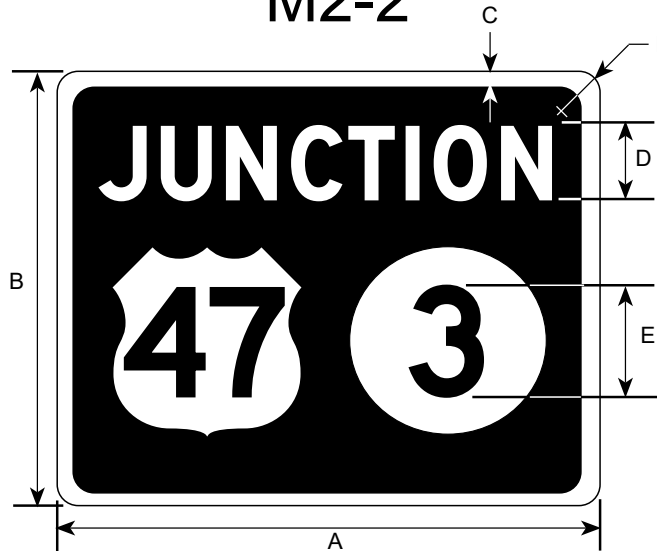

COLORS
 LEGEND - BLACK (NON-REFL)
 BACKGROUND - WHITE (REFL)

INTERSTATE

DIMENSIONS (INCHES)					
A	B	C	D	E	F
21	15	3/8	5/8	9C	1 1/2

COLORS
 LEGEND - WHITE (REFL)
 BACKGROUND - BLUE (REFL)

M2-2

* USE STANDARD SHIELD DESIGNS
 *INCREASE WIDTH WHERE MORE THAN TWO SHIELDS ARE USED