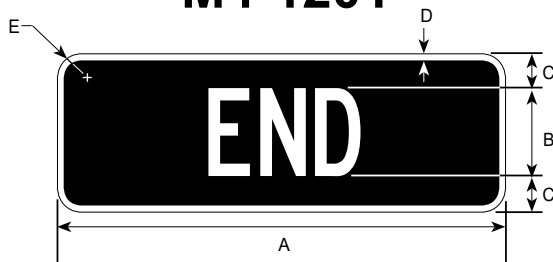

M4-1201

DIMENSIONS (MILLIMETERS)				
A	B	C	D	E
300	100C	25	6	19

DIMENSIONS (INCHES)				
A	B	C	D	E
12	2C	1	1/4	3/4