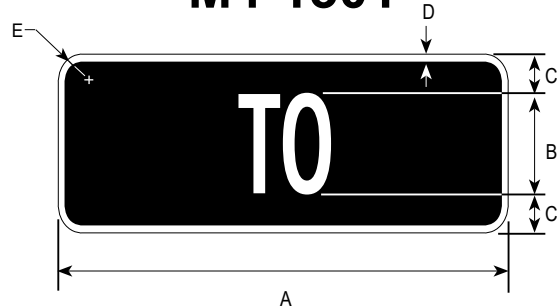

M4-1301

DIMENSIONS (MILLIMETERS)				
A	B	C	D	E
300	50C	25	6	19

DIMENSIONS (INCHES)				
A	B	C	D	E
12	2C	1	1/4	3/4

COLORS

LEGEND - WHITE (REFL)
BACKGROUND - GREEN (REFL)