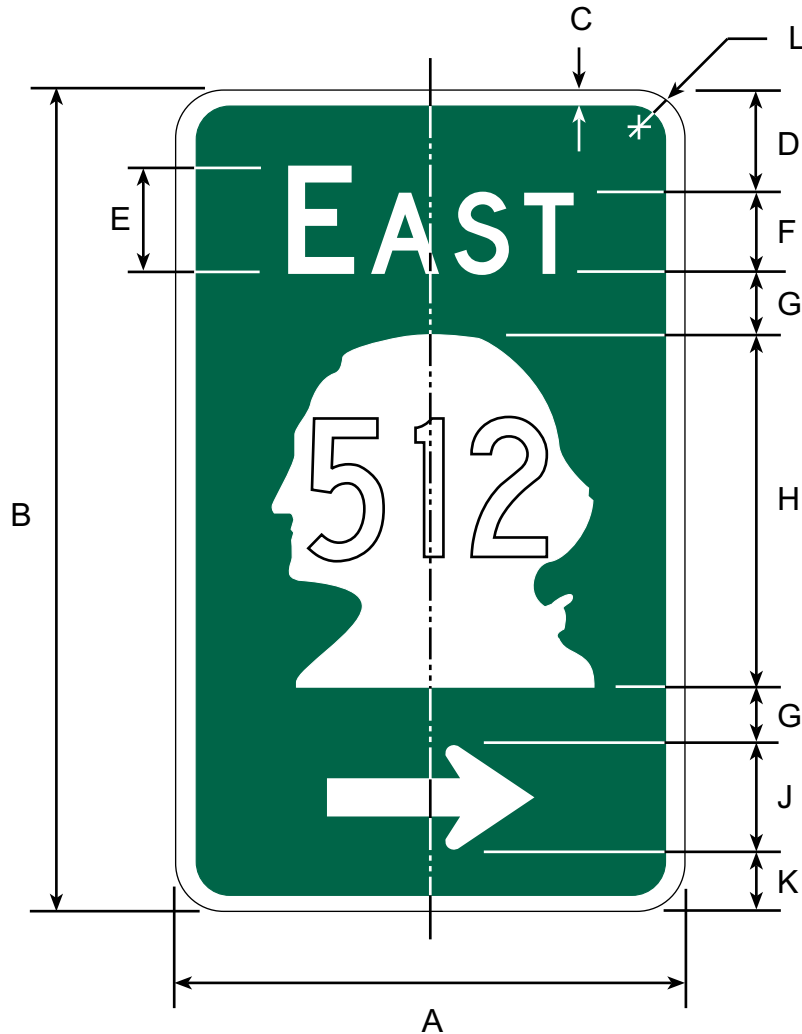

M8-101

5/06

NUMERALS ON STATE AND FEDERAL SHIELDS SHALL BE BLACK.
FOR NUMERALS SIZE AND SERIES SEE APPLICABLE ROUTE MARKER.

DIMENSIONS (MILLIMETERS)										
A	B	C	D	E	F	G	H	J	K	L
900	1500	19	200	200D	150D	94	550	213 x 250	150	100

DIMENSIONS (INCHES)										
A	B	C	D	E	F	G	H	J	K	L
36	60	3/4	8	8D	6D	3 3/4	22	8 1/2 x 10	6	4

COLORS

LEGEND - WHITE (REFL)
BACKGROUND - GREEN (REFL)