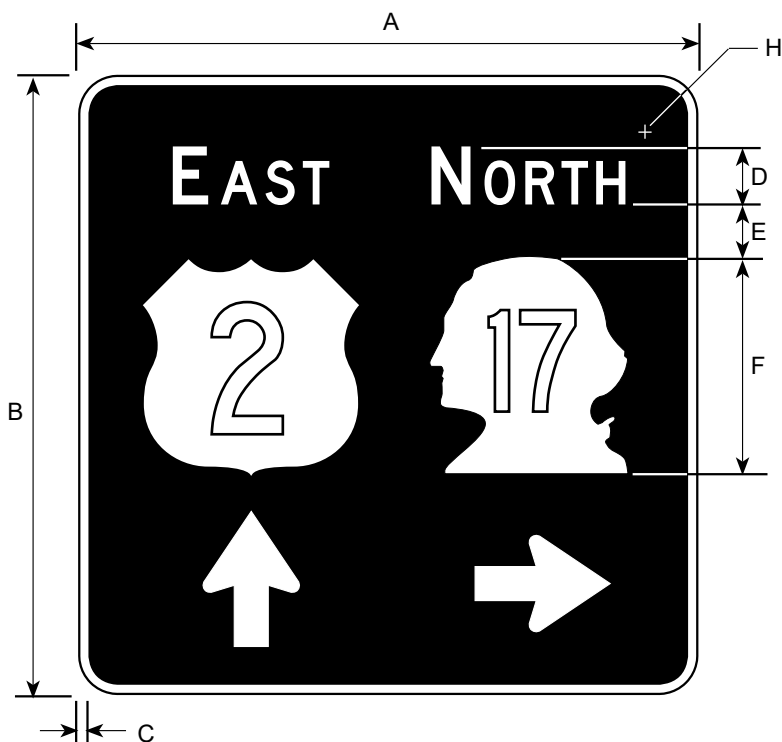

M8-401

9/03

NUMERALS ON ADJACENT SHIELDS SHALL BE THE SAME SIZE, HOWEVER, IT WILL BE PERMISSIBLE TO USE DIFFERENT LETTER SERIES IF NECESSARY AND APPROVED BY THE STATE ENGINEER.

*

THE 60" X 60" SIGN SIZE APPLIES TO THOSE SIGNS WITH ONE U.S. SHIELD AND ONE STATE SHIELD, OR TWO STATE SHIELDS MARKED EAST AND WEST. FOR SIGNS WITH TWO U.S. SHIELDS OR TWO STATE SHIELDS OR TWO STATE SHIELDS MARKED NORTH AND SOUTH, THE SIZE SHALL BE 72" X 60"

DIMENSIONS (MILLIMETERS)									
A	B	C	D	E	F	ARROW	H	SHIELD	
1500	1500	19	200D/150D	125	600	213 X 250	150	600	

DIMENSIONS (INCHES)									
A	B	C	D	E	F	ARROW	H	SHIELD	
60	60	3/4	8D/6D	5	24	8 1/2 X 10	6	24	

COLORS

LEGEND - WHITE (REFL.)

BACKGROUND - GREEN (REFL.)