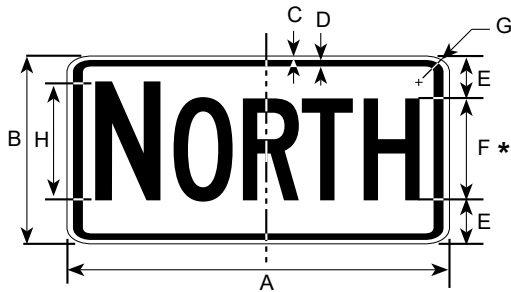

M3-1

03/03

M3-2

03/03

* Reduce Spacing 20% for 24" width sign and 50% for 30" width sign

DIMENSIONS (MILLIMETERS)							
A	B	C	D	E	F	G	H
600	300	9	16	75	150C	38	175C
750	375	9	16	88	200C	38	225C

DIMENSIONS (MILLIMETERS)							
A	B	C	D	E	F	G	H
600	300	9	16	75	150C	38	175C
750	375	9	16	88	200C	38	225C

DIMENSIONS (INCHES)							
A	B	C	D	E	F	G	H
24	12	3/8	5/8	3	6C	1 1/2	7C
30	15	3/8	5/8	3 1/2	8C	1 1/2	9C

DIMENSIONS (INCHES)							
A	B	C	D	E	F	G	H
24	12	3/8	5/8	3	6C	1 1/2	7C
30	15	3/8	5/8	3 1/2	8C	1 1/2	9C

COLORS

LEGEND - BLACK (REFL.)
BACKGROUND - WHITE (REFL.)

M3-1B

(INTERSTATE)

M3-2B

(INTERSTATE)

USE 30" X 15" SIZE WITH 30" X 24" SHIELD OR WITH 36" X 36" SHIELD

* Reduce Spacing 20% for 24" width sign and 50% for 30" width sign

DIMENSIONS (MILLIMETERS)						
A	B	C	D	E	F	G
600	300	13	75	150C	38	175C
750	375	13	88	200C	38	225C

DIMENSIONS (MILLIMETERS)						
A	B	C	D	E	F	G
600	300	13	75	150C	38	175C
750	375	13	88	200C	38	225C

DIMENSIONS (INCHES)						
A	B	C	D	E	F	G
24	12	1/2	3	6C	1 1/2	7C
30	15	1/2	3 1/2	8C	1 1/2	9C

DIMENSIONS (INCHES)						
A	B	C	D	E	F	G
24	12	1/2	3	6C	1 1/2	7C
30	15	1/2	3 1/2	8C	1 1/2	9C

COLORS

LEGEND - WHITE (REFL.)
BACKGROUND - BLUE (REFL.)