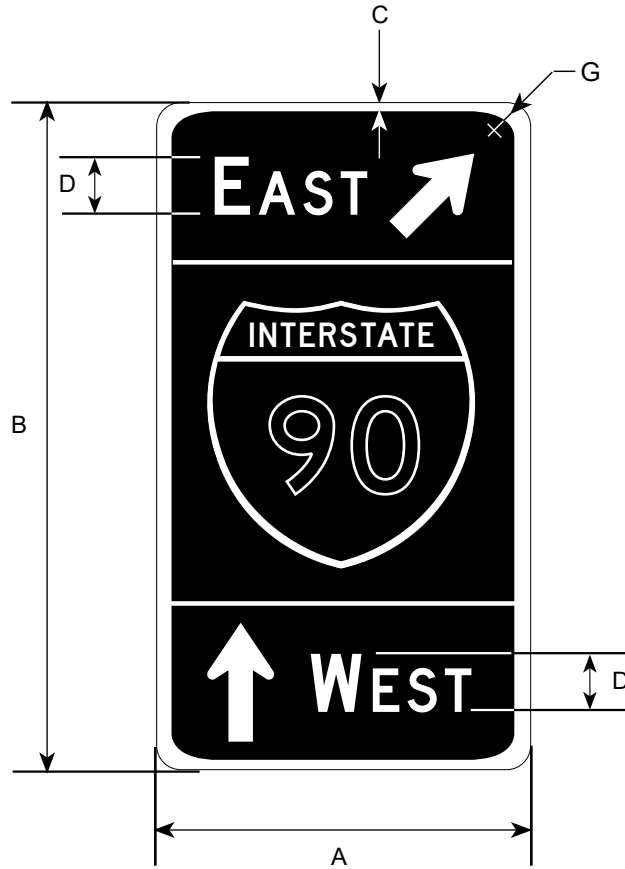

M8-301

9/03

BORDER SHALL BE USED ON STANDARD ROUTE MARKERS

DIMENSIONS (MILLIMETERS)						
A	B	C	D	ARROW	G	SHIELD
1200	1800	19	200D/150D	213 X 250	150	600

DIMENSIONS (INCHES)						
A	B	C	D	ARROW	G	SHIELD
48	72	3/4	8D/6D	8 1/2 X 10	6	24

COLORS

LEGEND - WHITE (REFL.)
BACKGROUND - GREEN (REFL.)