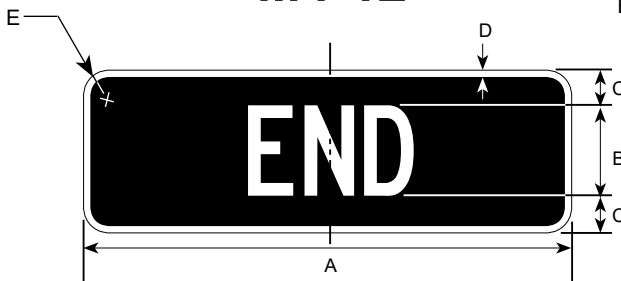

M4-12

DIMENSIONS (MILLIMETERS)				
A	B	C	D	E
600	100C	25	13	38

DIMENSIONS (INCHES)				
A	B	C	D	E
24	4C	1	1/2	1 1/2