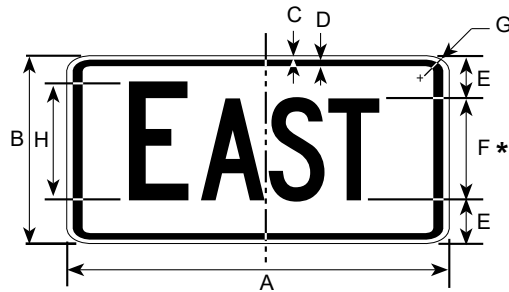

M3-2

03/03

* Reduce Spacing 20% for 24" width sign and 50% for 30" width sign

DIMENSIONS (MILLIMETERS)							
A	B	C	D	E	F	G	H
600	300	9	16	75	150C	38	175C
750	375	9	16	88	200C	38	225C

DIMENSIONS (MILLIMETERS)							
A	B	C	D	E	F	G	H
600	300	9	16	75	150C	38	175C
750	375	9	16	88	200C	38	225C

DIMENSIONS (INCHES)							
A	B	C	D	E	F	G	H
24	12	3/8	5/8	3	6C	1 1/2	7C
30	15	3/8	5/8	3 1/2	8C	1 1/2	9C

DIMENSIONS (INCHES)							
A	B	C	D	E	F	G	H
24	12	3/8	5/8	3	6C	1 1/2	7C
30	15	3/8	5/8	3 1/2	8C	1 1/2	9C

COLORS

LEGEND - BLACK (REFL.)
BACKGROUND - WHITE (REFL.)