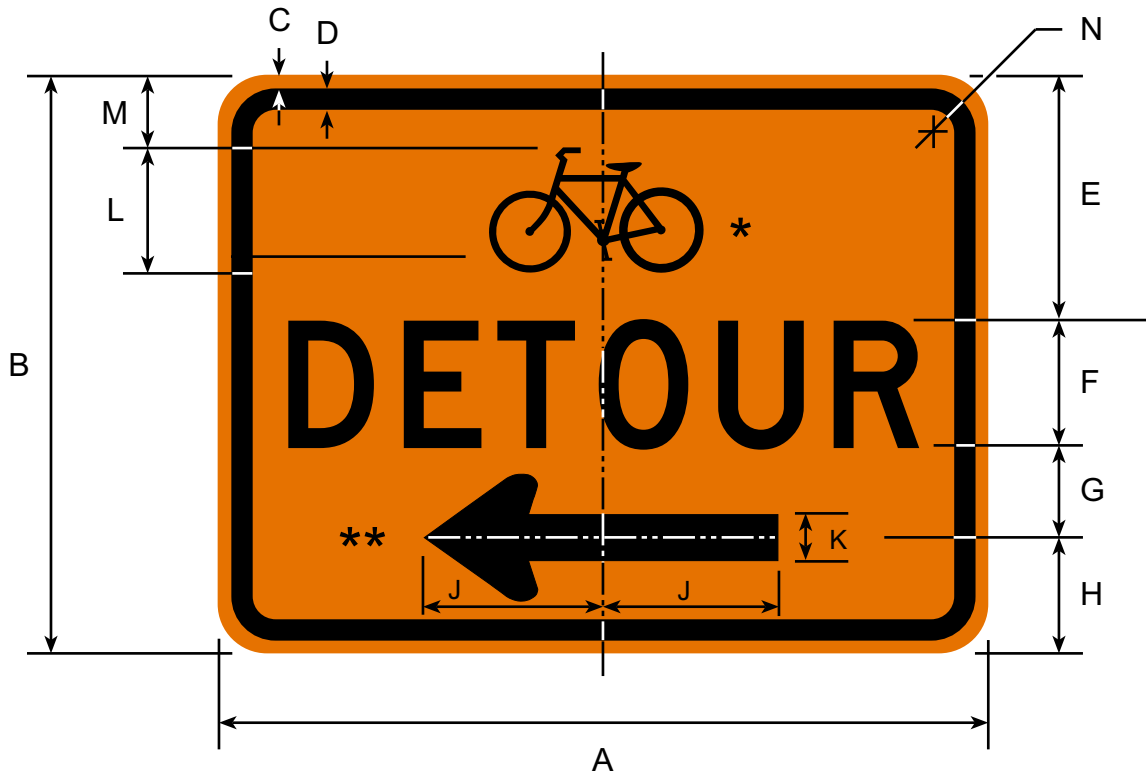

M4-9C

5/06

* SEE APPENDIX FOR SYMBOL DESIGN

** SEE APPENDIX FOR STANDARD ARROW DETAILS

DIMENSIONS (INCHES)						
A	B	C	D	E	F	G
30	24	1/2	3/4	10 13/64	5D	3 51/64
48	36	3/4	1 1/4	15 19/64	8D	5 59/64
60	48	3/4	1 1/4	20 39/64	10D	7 13/32

H	J	K	L	M	N
5	7	2	5 21/64	9	1 7/8
6 51/64	11 13/64	3 13/64	6 59/64	13 17/32	3
10	14	4	8 5/64	16 13/16	3

COLORS

LEGEND, SYMBOLS, & BORDER - BLACK (NON-REFL)
BACKGROUND - ORANGE (REFL)