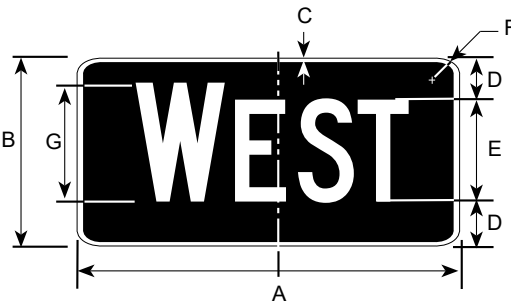

COLORS

LEGEND & BORDER - WHITE (REFL)

TOP - RED (REFL)

BOTTOM - BLUE (REFL)

M1-2

11/97

*OPTICALLY SPACE NUMERALS ABOUT VERTICAL CENTERLINE

OFF- INTERSTATE BUSINESS LOOP MARKER

COLORS

LEGEND - BLACK (REFL.)
BACKGROUND - WHITE (REFL.)

M3-3B

(INTERSTATE)

M3-4B

(INTERSTATE)

USE 30" X 15" SIZE WITH 30" X 24" SHIELD OR WITH 36" X 36" SHIELD

* Reduce Spacing 20% for 24" width sign and 50% for 30" width sign