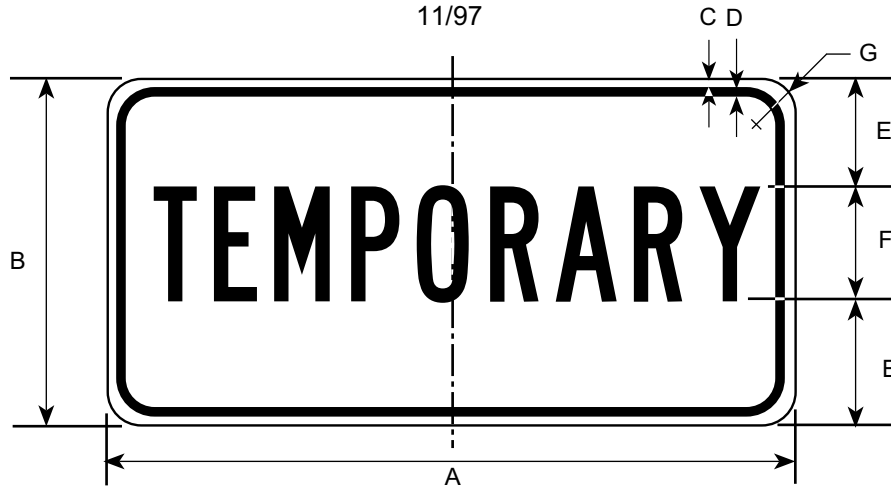

M4-7

11/97

COLORS
LEGEND—BLACK (NON-REFL)
BACKGROUND—WHITE (REFL)