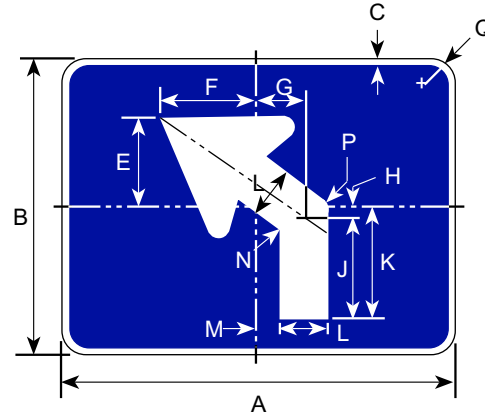

COLORS

LEGEND - WHITE (REFL)
BACKGROUND - GREEN (REFL)

M5-1

5/06

M5-1B

5/06

DIMENSIONS (MILLIMETERS)													
A	B	C	D	E	F	G	H	J	K	L	M	N	P
525	375	9	16	127	84	22	80	66	9	14	178	52	38

DIMENSIONS (INCHES)													
A	B	C	D	E	F	G	H	J	K	L	M	N	P
21	15	3/8	5/8	5 1/16	3 3/8	3/4	3 3/16	2 5/8	3/8	9/16	7 1/8	2 1/16	1 1/2

M5-2

M5-2B

DIMENSIONS (MILLIMETERS)													
A	B	C	E	F	G	H	J	K	L	M	N	P	Q
525	375	9	119	113	61	19	117	136	66	28	9	14	38

DIMENSIONS (INCHES)														
A	B	C	D	E	F	G	H	J	K	L	M	N	P	Q
21	15	3/8	5/8	4 3/4	4 1/2	2 7/16	3/4	4 11/16	5 7/16	2 5/8	1 1/8	3/8	9/16	1 1/2