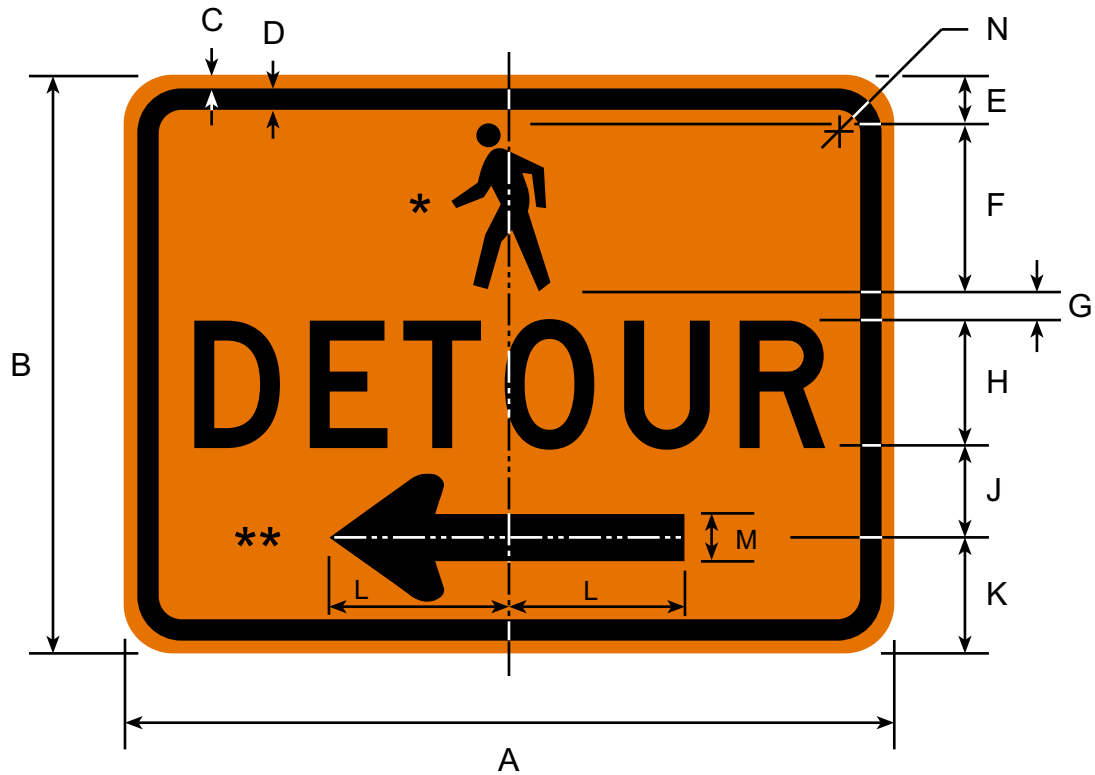

M4-9B

5/06

* SEE APPENDIX FOR SYMBOL DESIGN

** SEE APPENDIX FOR STANDARD ARROW DETAILS

DIMENSIONS (INCHES)						
A	B	C	D	E	F	G
30	24	1/2	3/4	2	7 13/64	1
48	36	3/4	1 1/4	3	10 41/64	1 41/64
60	48	3/4	1 1/4	5 13/64	13 21/64	2 5/64

H	J	K	L	M	N
5D	3 51/64	5	7	2	1 7/8
8D	5 59/64	6 51/64	11 13/64	3 13/64	3
10D	7 13/32	10	14	4	3

COLORS

LEGEND, SYMBOLS, & BORDER - BLACK (NON-REFL)
BACKGROUND - ORANGE (REFL)