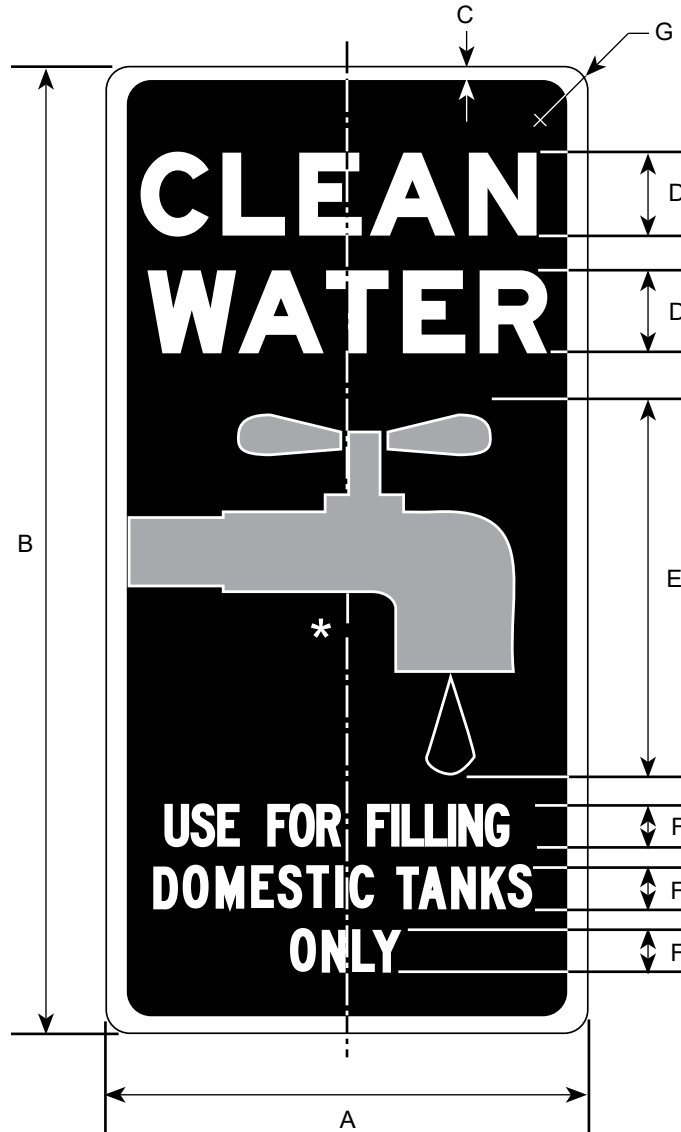

18-706

11/97

* SEE APPENDIX FOR STANDARD FAUCET DETAILS

DIMENSIONS (MILLIMETERS)						
A	B	C	D	E	F	G
300	600	9	50E	250	25C	38

DIMENSIONS (INCHES)						
A	B	C	D	E	F	G
12	24	3/8	2E	10	1C	1 1/2

COLORS

LEGEND - WHITE (NON-REFL)

BACKGROUND - BLUE (REFL)