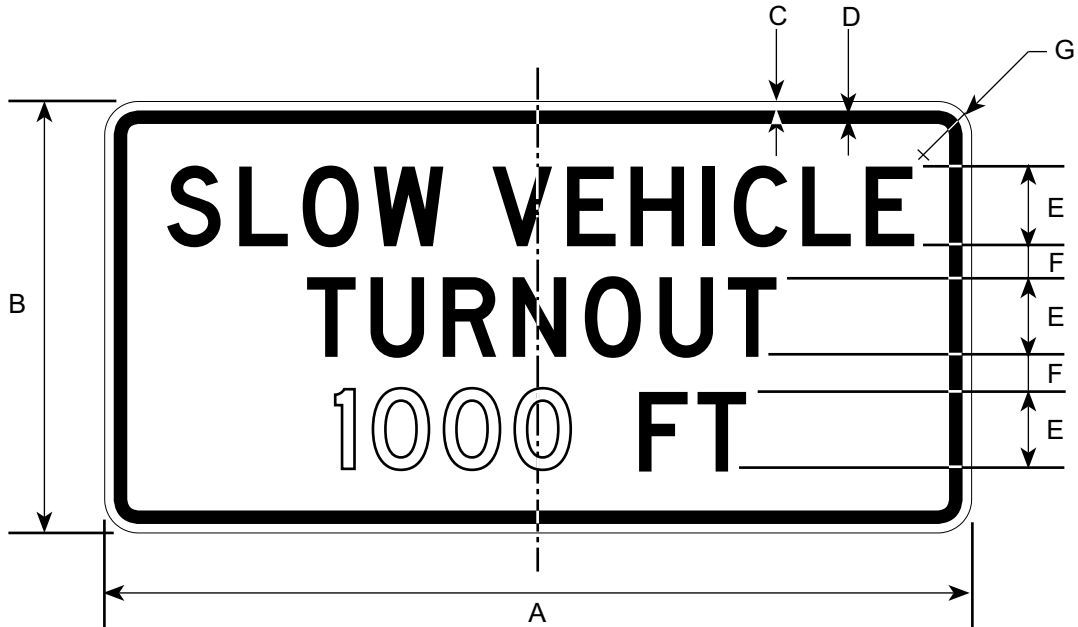

I8-401

11/97

DIMENSIONS (MILLIMETERS)						
A	B	C	D	E	F	G
1800	900	19	31	150D	100	100

DIMENSIONS (INCHES)						
A	B	C	D	E	F	G
72	36	3/4	1 1/4	6D	4	4

COLORS

LEGEND — BLACK (NON-REFL)
BACKGROUND — WHITE (REFL)