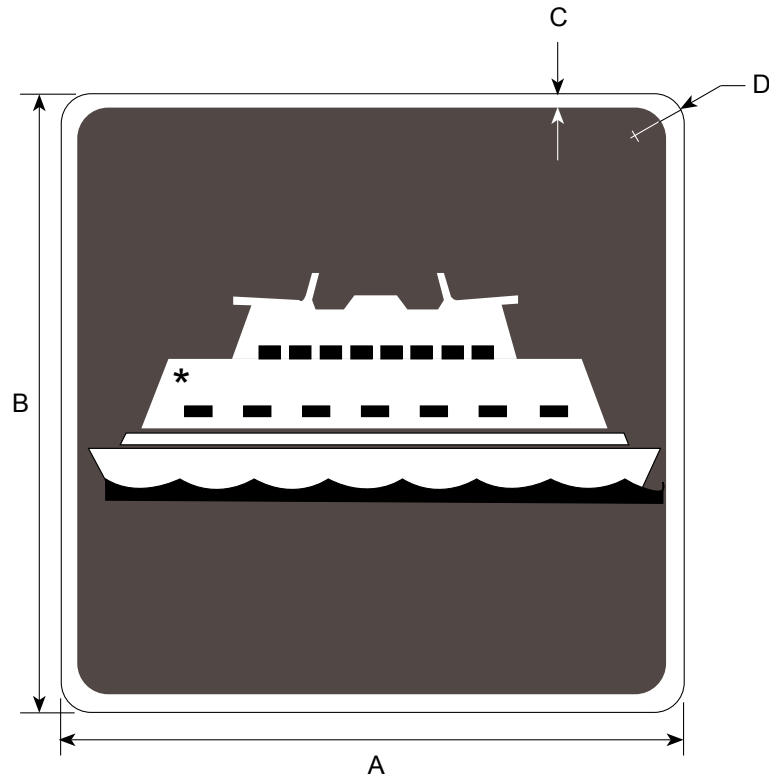

I5-801A

11/97

* SEE APPENDIX FOR SYMBOL DESIGN

SIG	DIMENSIONS			
	A	B	C	D
A	600	600	12.5	37.5
B	750	750	18.75	46.87

SIG	DIMENSIONS			
	A	B	C	D
A	24	24	1/2	1 1/2
B	30	30	3/4	1 7/8

COLOR
LEGEND- WHITE
BACKGROUND-GREEN