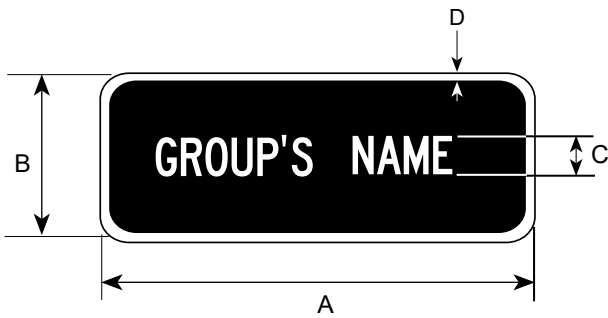

I6-902A

11/97

DIMENSIONS (MILLIMETERS)			
A	B	C	D
1200	300	100C	13

DIMENSIONS (MILLIMETERS)			
A	B	C	D
1200	450	100C	13

DIMENSIONS (INCHES)			
A	B	C	D
48	12	4C	1/2

DIMENSIONS (INCHES)			
A	B	C	D
48	18	4C	1/2

20 SPACES PER LINE