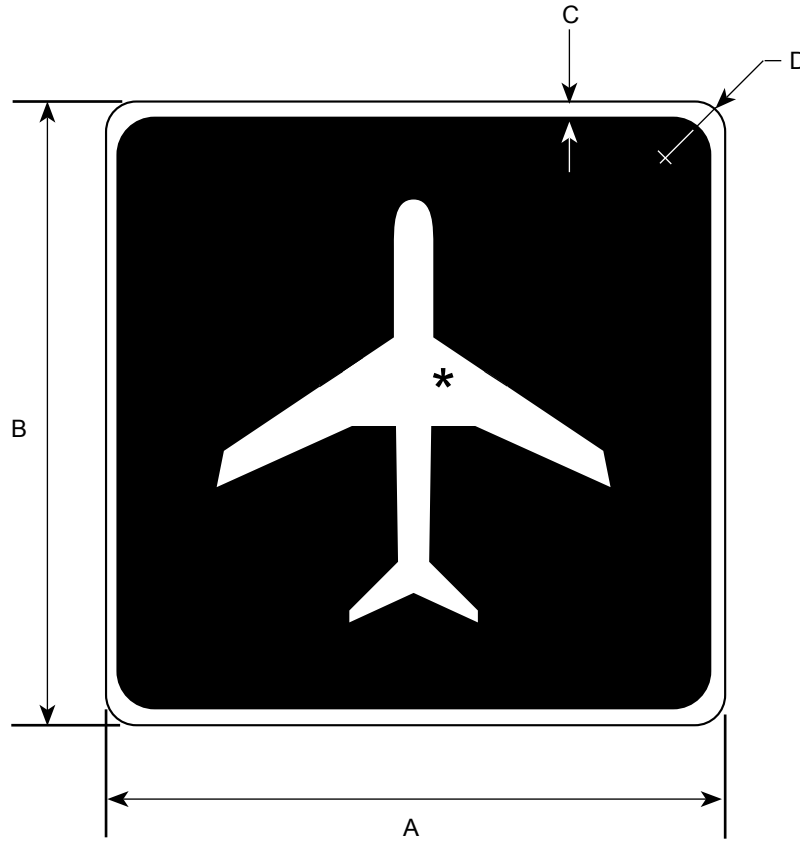

I5-5

11/97

* SEE APPENDIX FOR SYMBOL DESIGN

DIMENSIONS (MILLIMETERS)			
A	B	C	D
600	600	13	38
750	750	19	47

DIMENSIONS (INCHES)			
A	B	C	D
24	24	1/2	1 1/2
30	30	3/4	1 7/8

COLORS

LEGENDó WHITE (REFL)
BACKGROUNDó GREEN (REFL)