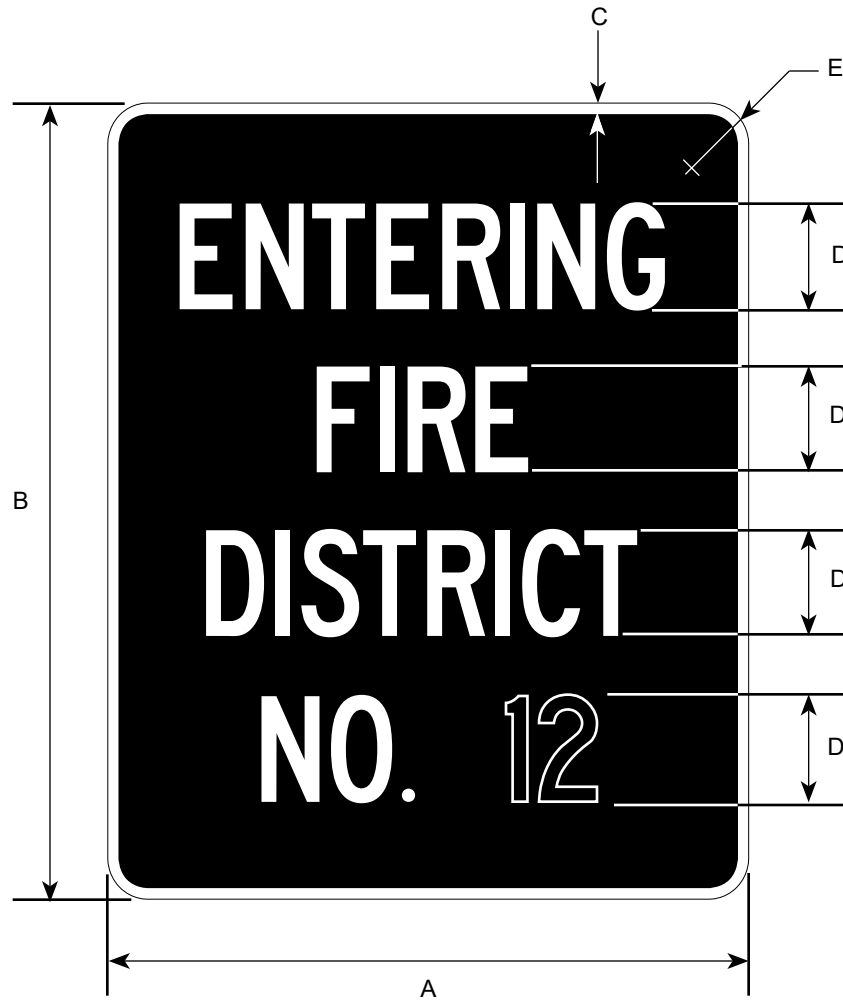

18-804

3/97

DIMENSIONS (MILLIMETERS)				
A	B	C	D	E
600	750	9	100C	100

DIMENSIONS (INCHES)				
A	B	C	D	E
24	30	3/8	4C	4

COLORS

LEGEND - WHITE (REFL)
BACKGROUND - BLUE (REFL)