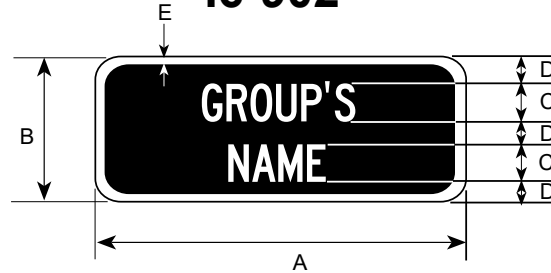

I6-902

DIMENSIONS (MILLIMETERS)				
A	B	C	D	E
750	300	75C	50	12.5

DIMENSIONS (INCHES)				
A	B	C	D	E
30	12	3C	2	1/2