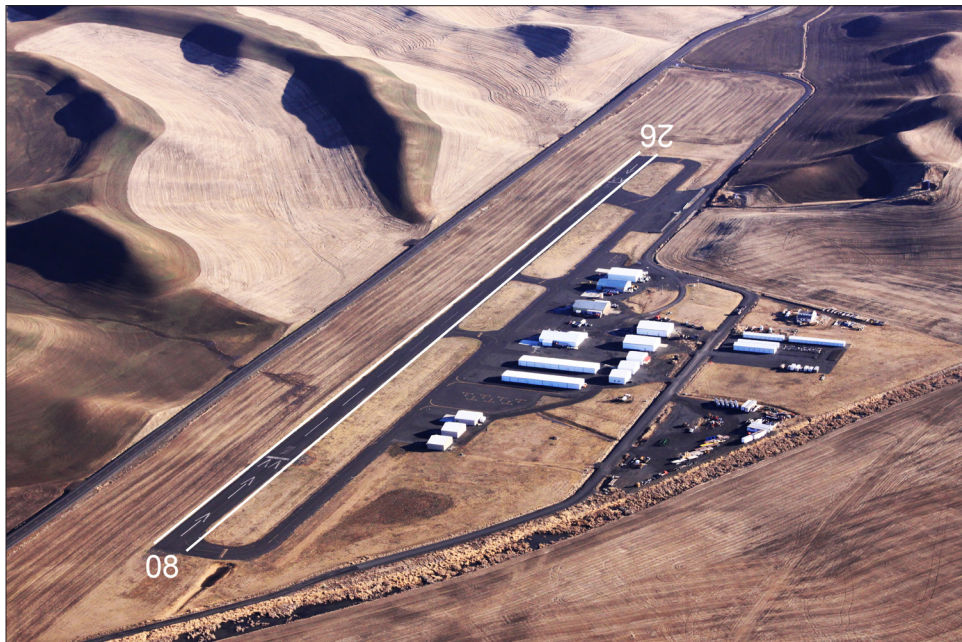

Colfax / Port of Whitman Business Air Center / S94

Communications

CTAF/UNICOM 122.8
 PCL CTAF (For MIRL)

Navigation

Elevation 2181' MSL
 TPA 3010' MSL (829' AGL)
 Runway 08/26; 3209'x60'; ASPH
 Lights NSTD MIRL
 Latitude N 46° 51' 31.34"
 Longitude W 117° 24' 50.69"

Services

Fuel 100LL (available for emergencies, call 509-397-3791)

Notes

Dspld. thrd. Rwy 08 - 492' - 2717' avail. Dspld. thrd. Rwy 26 - 319' - 2759' avail. Rwy 08-26 farm machinery may be operating in fields on both sides of rwy and off both rwy ends.