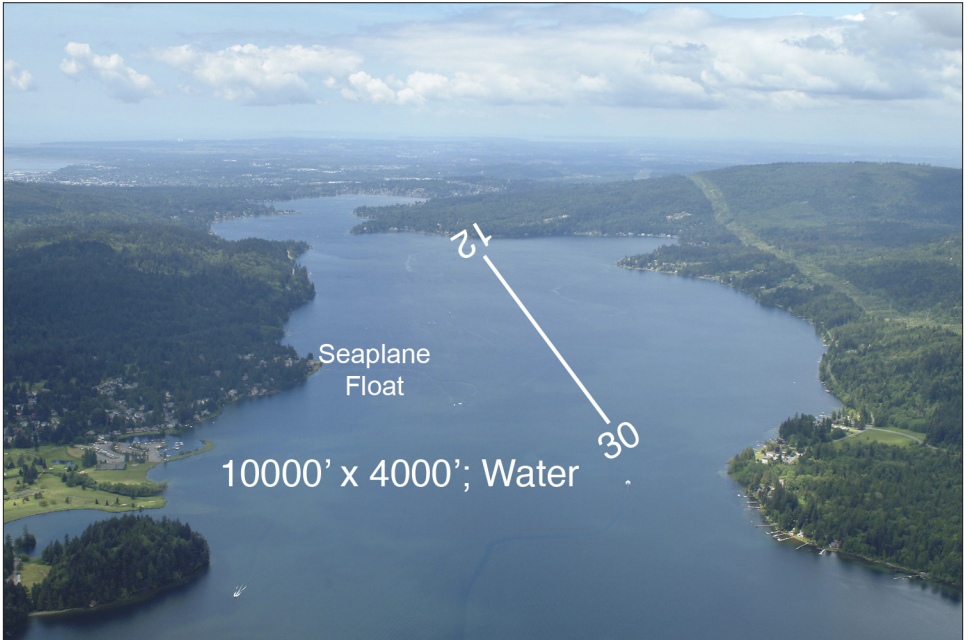

Bellingham / Floathaven SPB / ØW7

Communications

CTAF 122.9

Navigation

Elevation 307' MSL
TPA 1107' MSL (800' AGL)
Runway 12/30; 10000'x4000'; Water
Lights None
Latitude N 48° 44.14'
Longitude W 122° 20.40'

Services

Fuel None

Notes

Watch for canoe, sailboat, and hang glider activity. Land and take off in the center of the lake. Avoid flying over noise sensitive area during takeoff and landing.