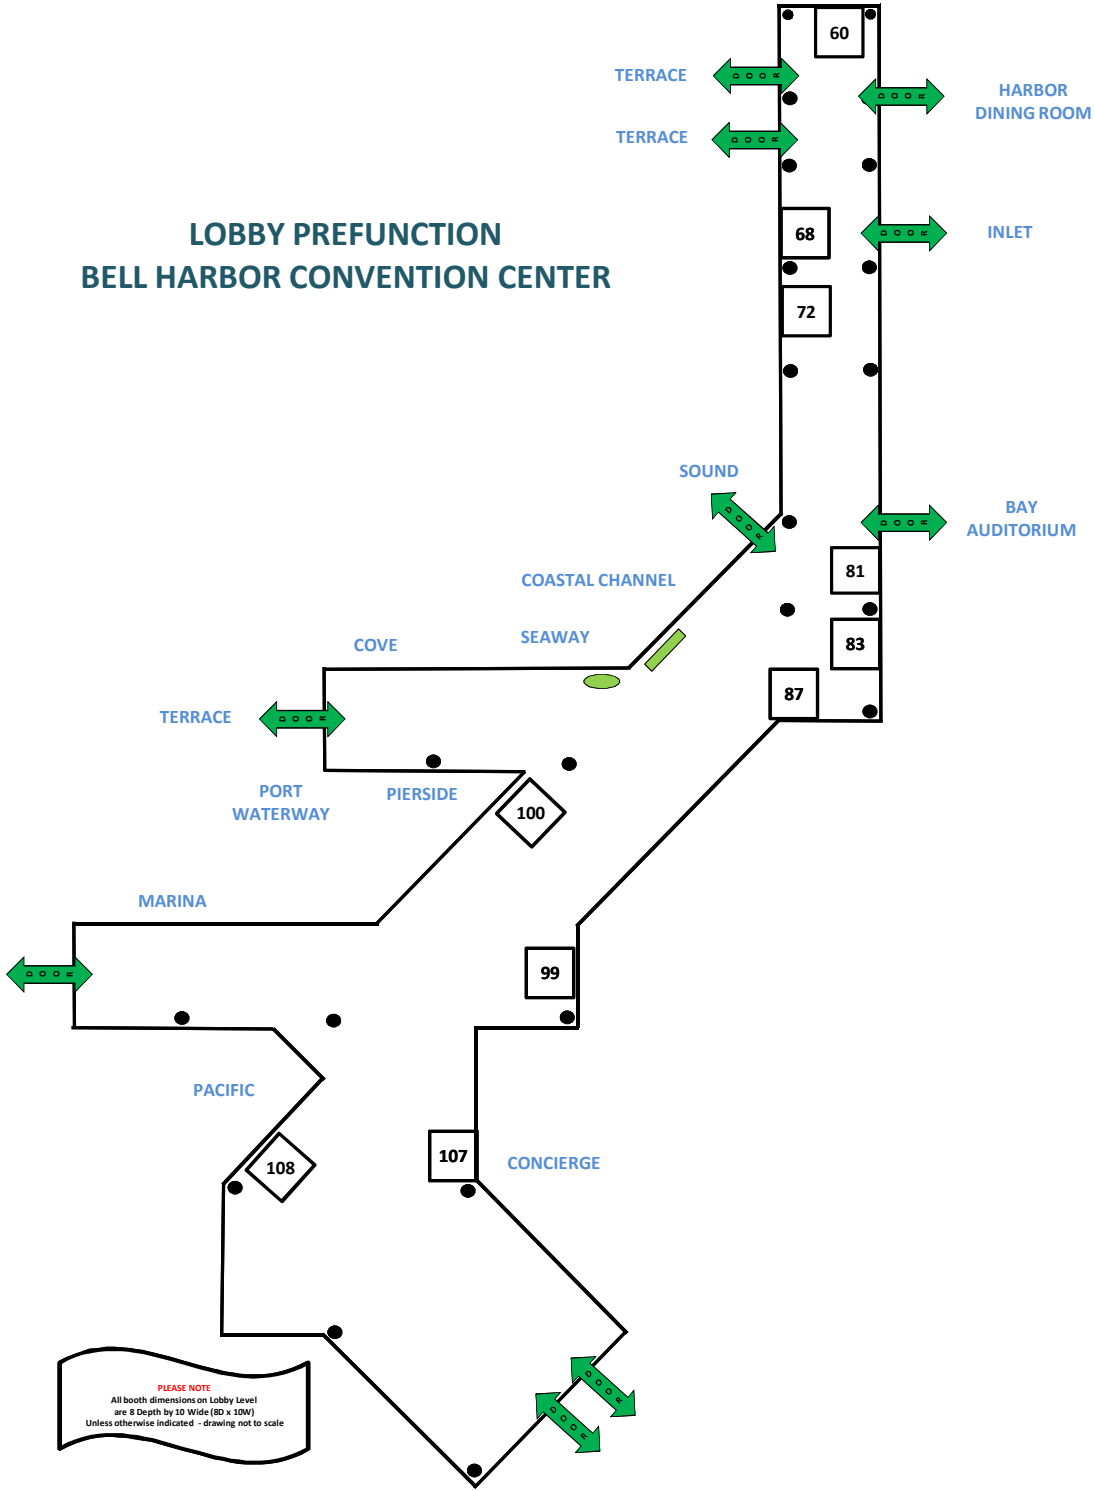

INTERNATIONAL PROMENADE LEVEL - BELL HARBOR CONFERENCE CENTER - SEATTLE WASHINGTON

**LOBBY PREFUNCTION
BELL HARBOR CONVENTION CENTER**

WASHTO 2009 Annual Conference
Seattle, Washington - Bell Harbor Conference Center
July 12th thru 15th, 2009
Hosted by the Washington Department of Transportation