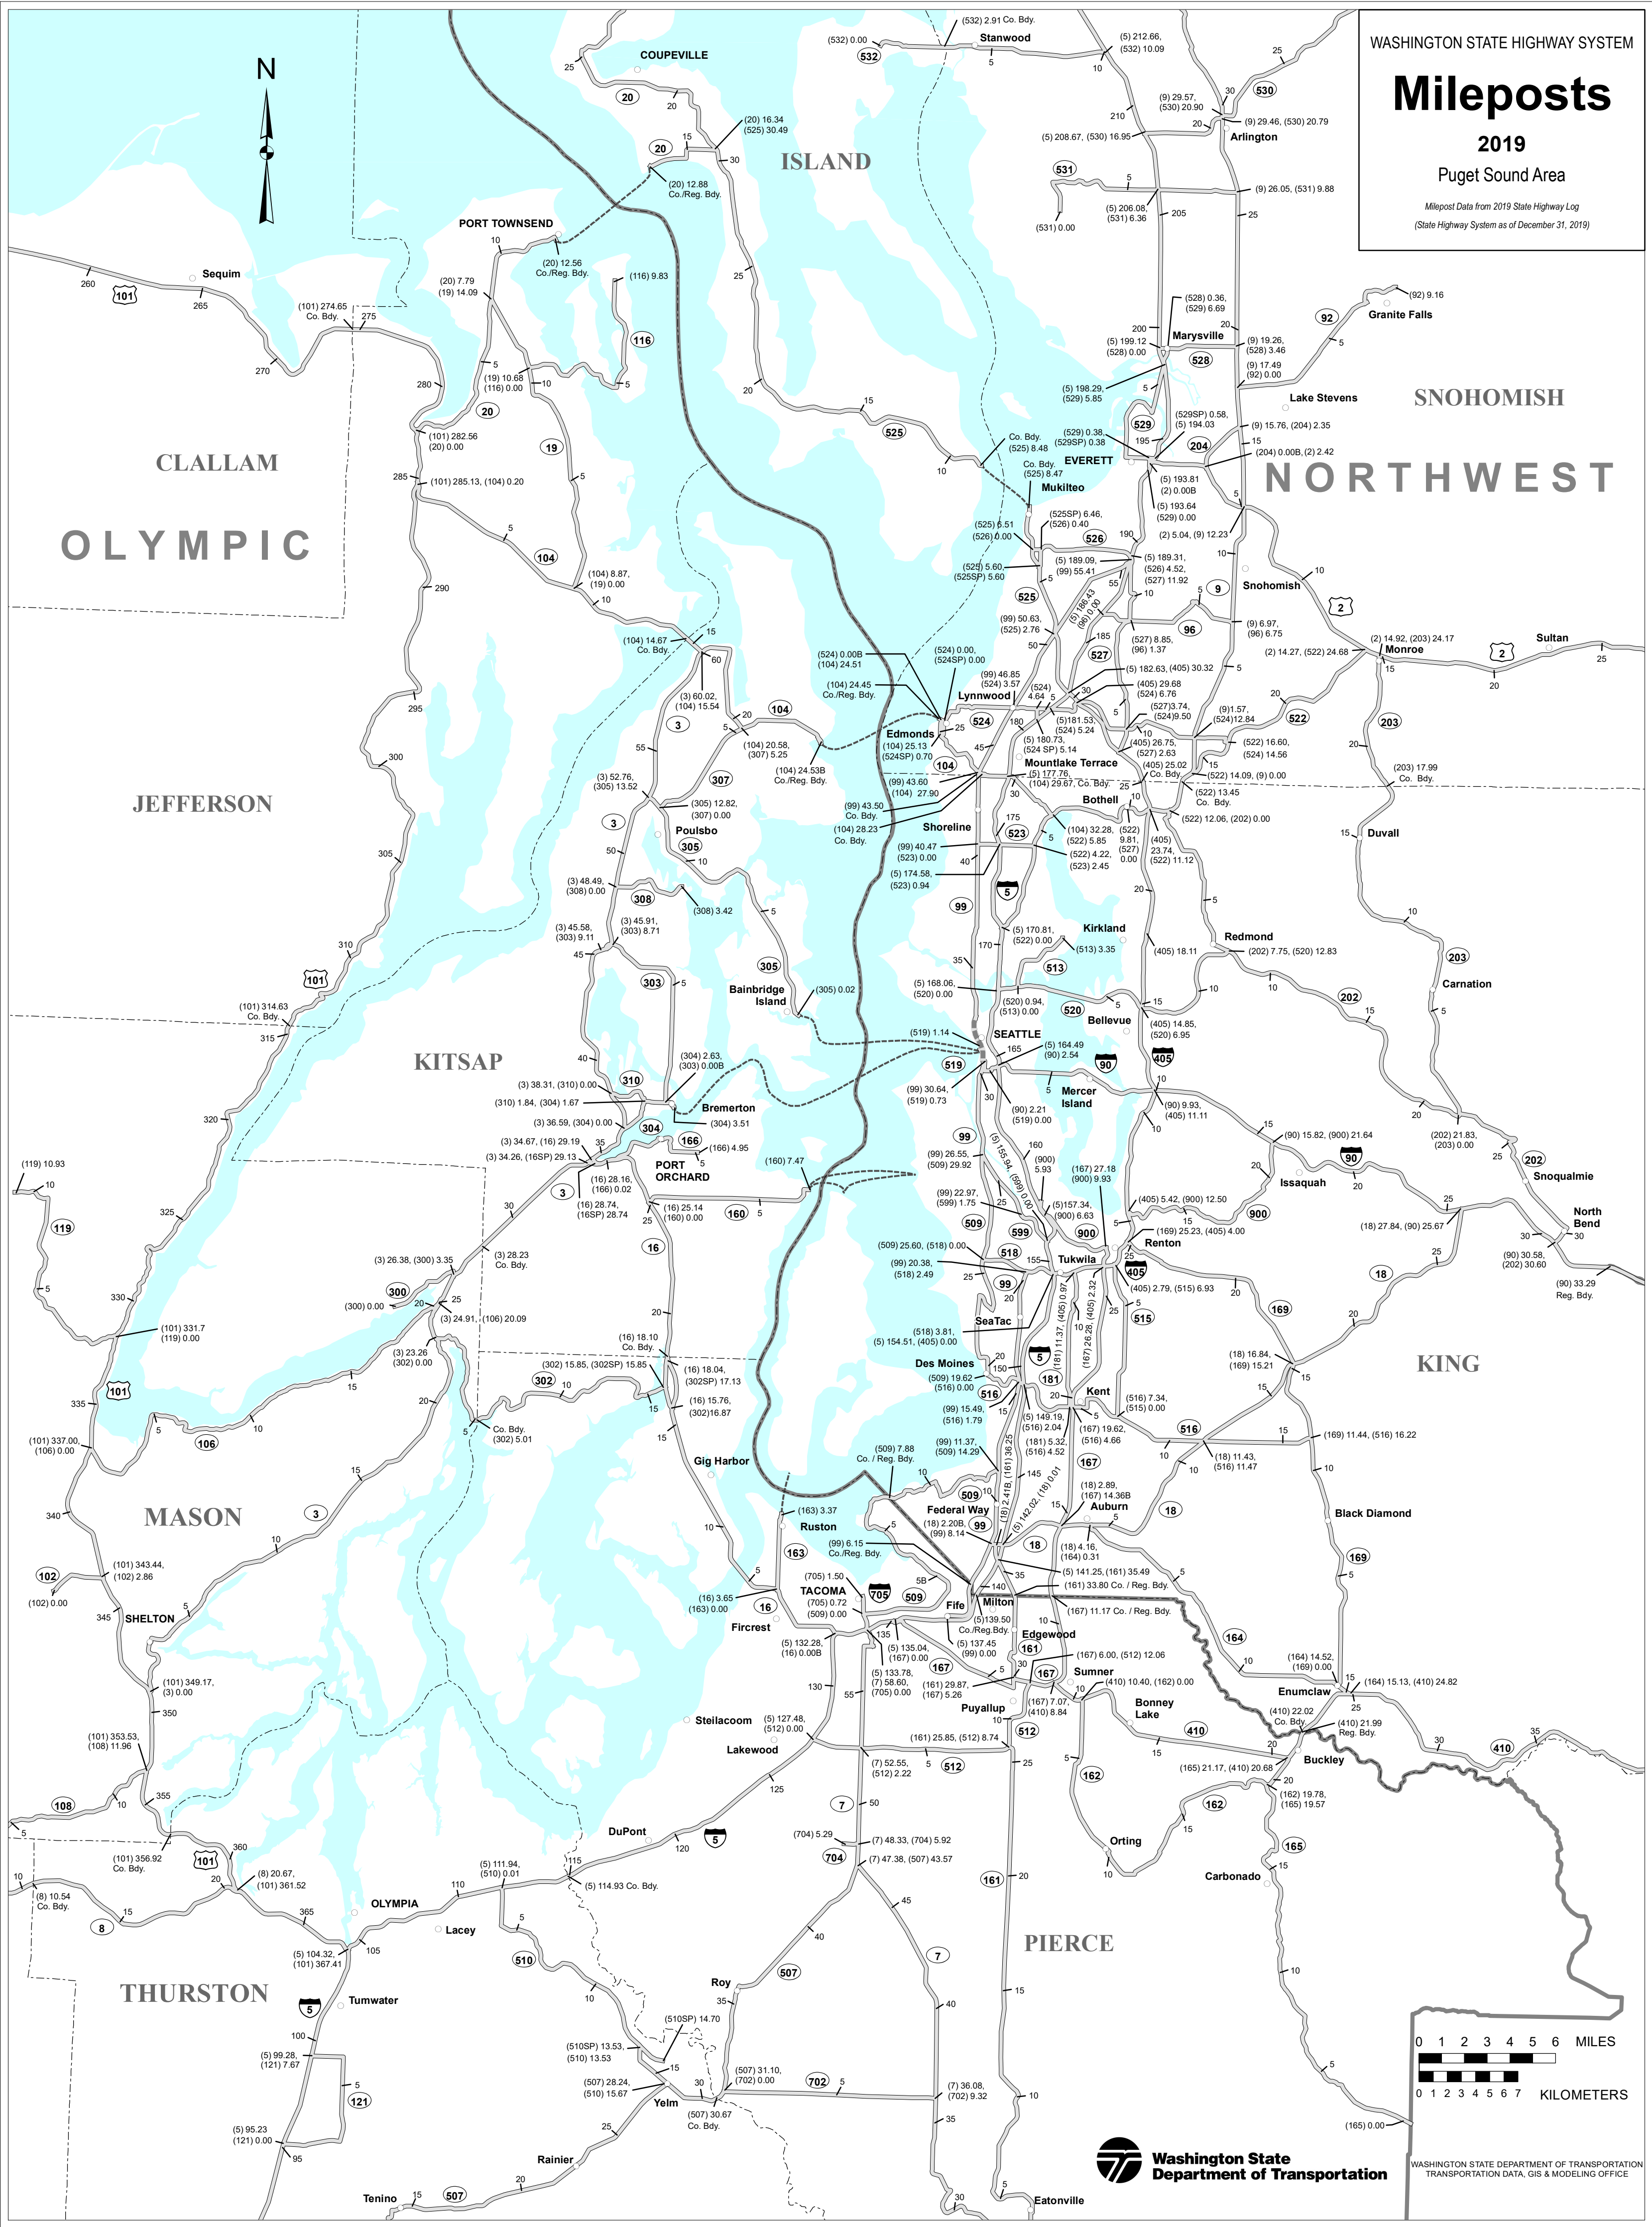

Mileposts

2019

Puget Sound Area