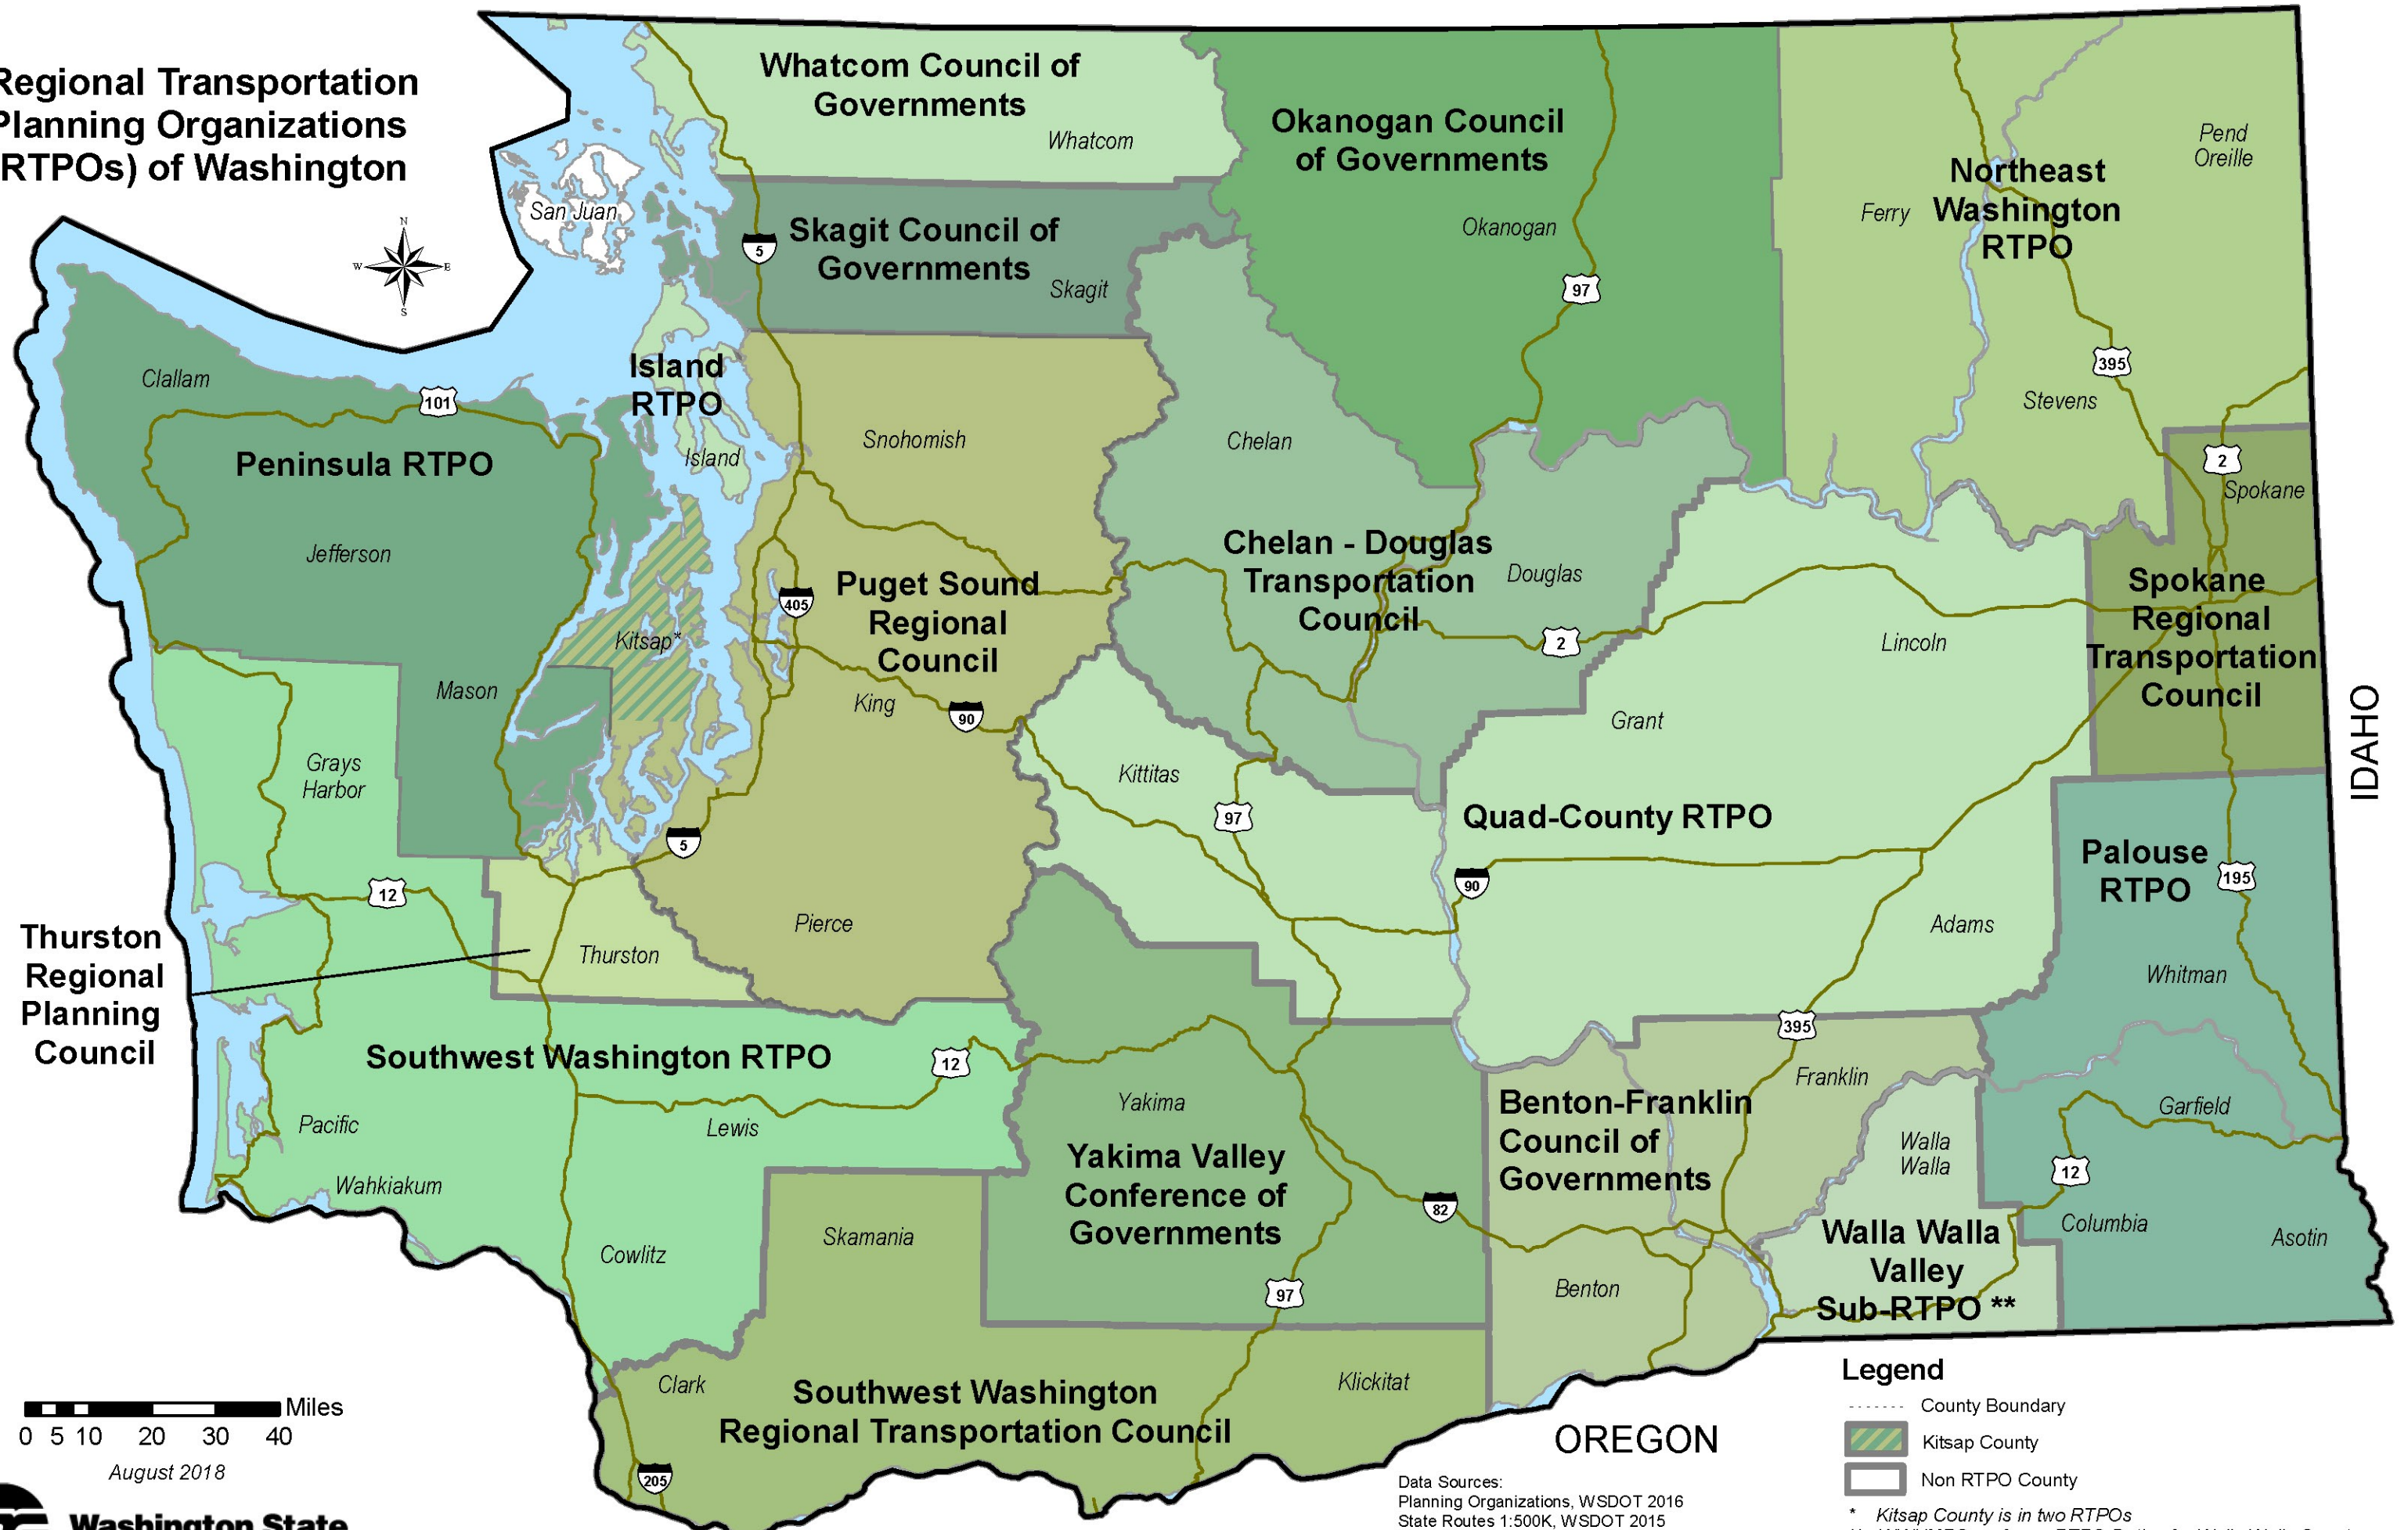

Regional Transportation Planning Organizations (RTPOs) of Washington

August 2018

Data Sources:
 Planning Organizations, WSDOT 2016
 State Routes 1:500K, WSDOT 2015
 Major Shorelines, WSDOT 1995
 County Boundary, DNR 2007

Legend

- County Boundary
- Kitsap County
- Non RTPO County

* Kitsap County is in two RTPOs
 ** WWVMPO performs RTPO Duties for Walla Walla County per agreement with Benton-Franklin Council of Governments