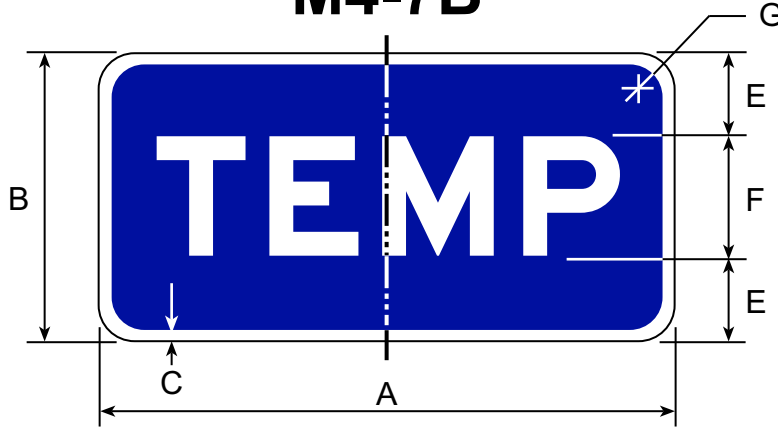

DIMENSIONS (INCHES)						
A	B	C	D	E	F	G
24	12	3/8	5/8	4	4B	1 1/2
30	15	3/8	5/8	5	5B	1 1/2

M4-7A

2/06

COLORS

LEGEND - BLACK (NON-REFL)
BACKGROUND - WHITE (REFL)

M4-7B

COLORS

LEGEND - WHITE (REFL)
BACKGROUND - BLUE (REFL)