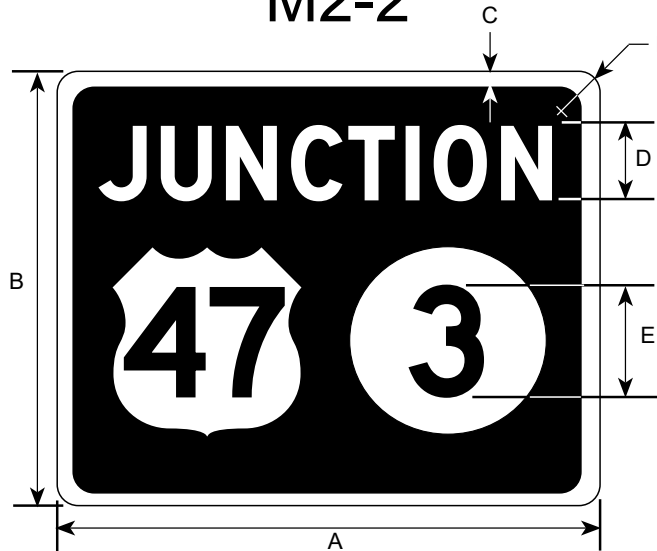

M2-2

* USE STANDARD SHIELD DESIGNS
* INCREASE WIDTH WHERE MORE THAN TWO SHIELDS ARE USED

DIMENSIONS					
A	B	C	D	E	F
1500	1200	18.75	200D	300C	75

DIMENSIONS					
A	B	C	D	E	F
60	48	3/4	8D	12D	3

COLORS
BORDER AND SHIELD - WHITE (REFL)
LEGEND - LINE 1-WHITE (REFL) LINE 2-BLACK (NON-REFL)
BACKGROUND - BLACK (NON-REFL) OR GREEN