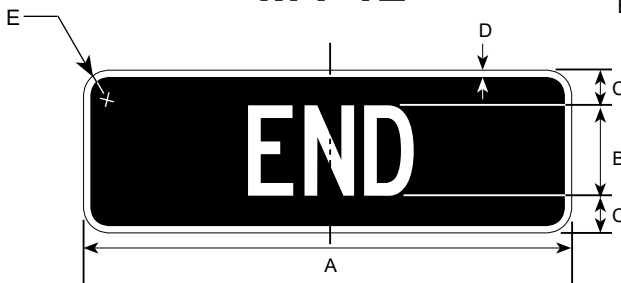

M4-12

DIMENSIONS (MILLIMETERS)				
A	B	C	D	E
600	100C	25	13	38

DIMENSIONS (INCHES)				
A	B	C	D	E
24	4C	1	1/2	1 1/2