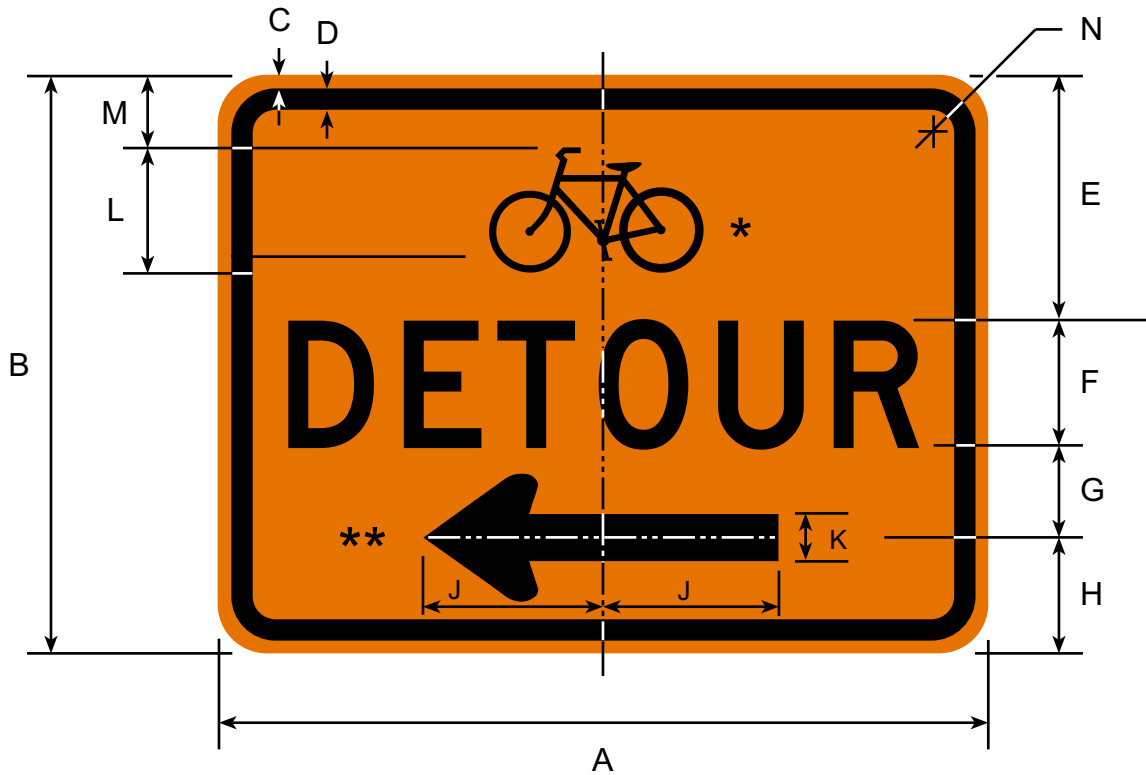

M4-9C

5/06

* SEE APPENDIX FOR SYMBOL DESIGN

** SEE APPENDIX FOR STANDARD ARROW DETAILS

DIMENSIONS (INCHES)						
A	B	C	D	E	F	G
30	24	1/2	3/4	10 13/64	5D	3 51/64
48	36	3/4	1 1/4	15 19/64	8D	5 59/64
60	48	3/4	1 1/4	20 39/64	10D	7 13/32

H	J	K	L	M	N
5	7	2	5 21/64	9	1 7/8
6 51/64	11 13/64	3 13/64	6 59/64	13 17/32	3
10	14	4	8 5/64	16 13/16	3

COLORS

LEGEND, SYMBOLS, & BORDER - BLACK (NON-REFL)
BACKGROUND - ORANGE (REFL)