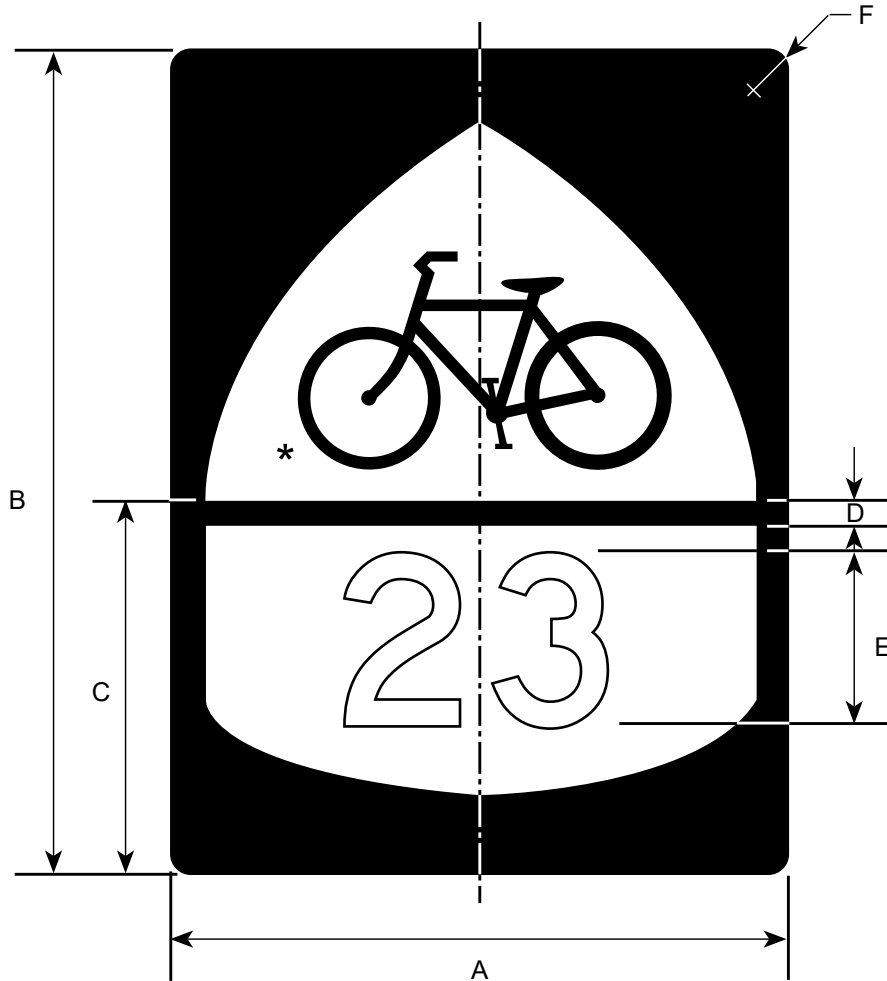

M1-9

11/97

* SEE APPENDIX FOR SYMBOL DESIGN

DIMENSIONS (MILLIMETERS)					
A	B	C	D	E	F
450	600	268.7	12.5	125D	37.5

DIMENSIONS (INCHES)					
A	B	C	D	E	F
18	24	10 3/4	1/2	5D	1 1/2

COLORS

LEGEND - BLACK (NON-REFL)
INNER BACKGROUND - WHITE (REFL)
OUTER BACKGROUND - BLACK (NON-REFL)