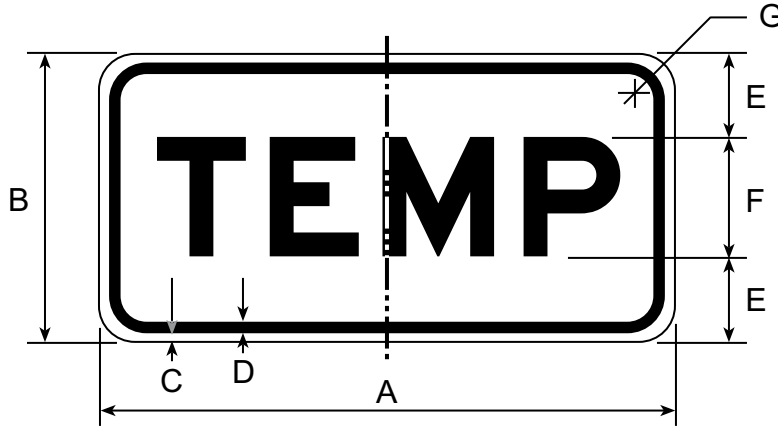

DIMENSIONS (INCHES)						
A	B	C	D	E	F	G
24	12	3/8	5/8	4	4B	1 1/2
30	15	3/8	5/8	5	5B	1 1/2

M4-7A

2/06

COLORS

LEGEND - BLACK (NON-REFL)
BACKGROUND - WHITE (REFL)

M4-7B

COLORS

LEGEND - WHITE (REFL)
BACKGROUND - BLUE (REFL)