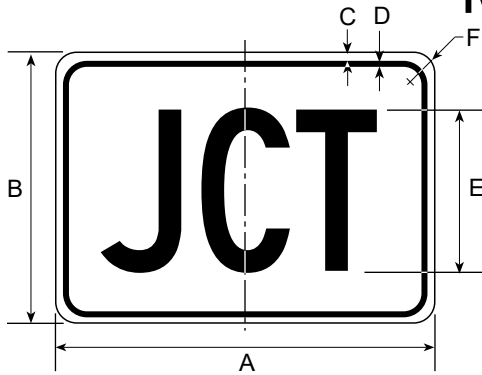

DIMENSIONS (INCHES)					
A	B	C	D	E	F
18	24	10 3/4	1/2	5D	1 1/2

COLORS

LEGEND - BLACK (NON-REFL)
 INNER BACKGROUND - WHITE (REFL)
 OUTER BACKGROUND - BLACK (NON-REFL)

M2-1 & M2-2

11/97

M2-1

DIMENSIONS (MILLIMETERS)					
A	B	C	D	E	F
525	375	9.37	15.62	225C	37.5