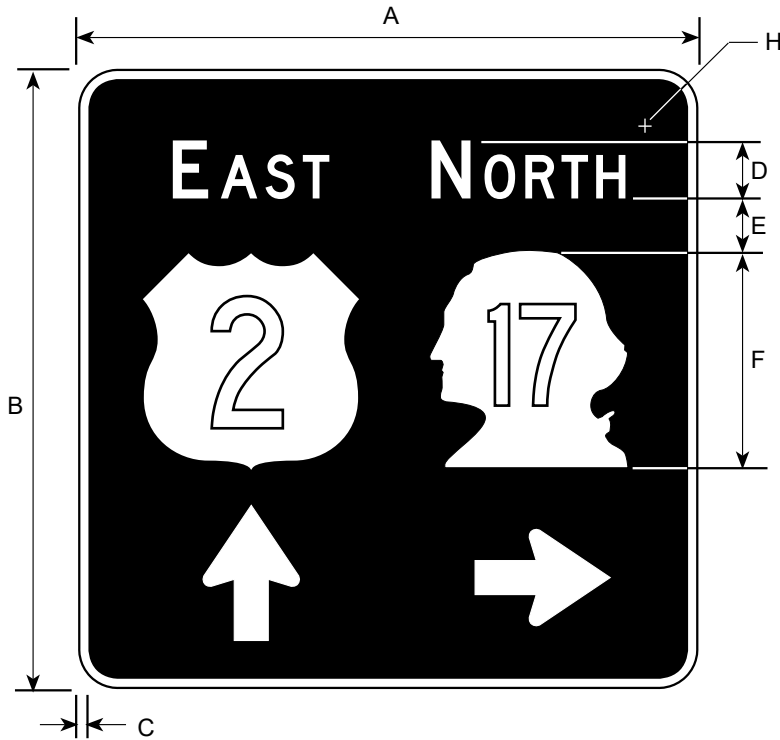

M8-401

9/03

NUMERALS ON ADJACENT SHIELDS SHALL BE THE SAME SIZE, HOWEVER, IT WILL BE PERMISSIBLE TO USE DIFFERENT LETTER SERIES IF NECESSARY AND APPROVED BY THE STATE ENGINEER.

* THE 60" X 60" SIGN SIZE APPLIES TO THOSE SIGNS WITH ONE U.S. SHIELD AND ONE STATE SHIELD, OR TWO STATE SHIELDS MARKED EAST AND WEST. FOR SIGNS WITH TWO U.S. SHIELDS OR TWO STATE SHIELDS OR TWO STATE SHIELDS MARKED NORTH AND SOUTH, THE SIZE SHALL BE 72" X 60"

DIMENSIONS (MILLIMETERS)									
A	B	C	D	E	F	ARROW	H	SHIELD	
1500	1500	19	200D/150D	125	600	213 X 250	150	600	

DIMENSIONS (INCHES)									
A	B	C	D	E	F	ARROW	H	SHIELD	
60	60	3/4	8D/6D	5	24	8 1/2 X 10	6	24	

COLORS

LEGEND - WHITE (REFL.)

BACKGROUND - GREEN (REFL.)