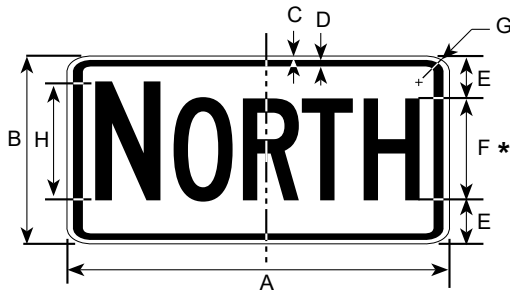

M3-1

03/03

M3-2

03/03

* Reduce Spacing 20% for 24" width sign and 50% for 30" width sign

DIMENSIONS (MILLIMETERS)							
A	B	C	D	E	F	G	H
600	300	9	16	75	150C	38	175C
750	375	9	16	88	200C	38	225C

DIMENSIONS (MILLIMETERS)							
A	B	C	D	E	F	G	H
600	300	9	16	75	150C	38	175C
750	375	9	16	88	200C	38	225C

DIMENSIONS (INCHES)							
A	B	C	D	E	F	G	H
24	12	3/8	5/8	3	6C	1 1/2	7C
30	15	3/8	5/8	3 1/2	8C	1 1/2	9C

DIMENSIONS (INCHES)							
A	B	C	D	E	F	G	H
24	12	3/8	5/8	3	6C	1 1/2	7C
30	15	3/8	5/8	3 1/2	8C	1 1/2	9C

COLORS

LEGEND - BLACK (REFL.)
BACKGROUND - WHITE (REFL.)

M3-1B

(INTERSTATE)

M3-2B

(INTERSTATE)

USE 30" X 15" SIZE WITH 30" X 24" SHIELD OR WITH 36" X 36" SHIELD

* Reduce Spacing 20% for 24" width sign and 50% for 30" width sign

DIMENSIONS (MILLIMETERS)						
A	B	C	D	E	F	G
600	300	13	75	150C	38	175C
750	375	13	88	200C	38	225C

DIMENSIONS (MILLIMETERS)						
A	B	C	D	E	F	G
600	300	13	75	150C	38	175C
750	375	13	88	200C	38	225C

DIMENSIONS (INCHES)						
A	B	C	D	E	F	G
24	12	1/2	3	6C	1 1/2	7C
30	15	1/2	3 1/2	8C	1 1/2	9C

DIMENSIONS (INCHES)						
A	B	C	D	E	F	G
24	12	1/2	3	6C	1 1/2	7C
30	15	1/2	3 1/2	8C	1 1/2	9C

COLORS

LEGEND - WHITE (REFL.)
BACKGROUND - BLUE (REFL.)