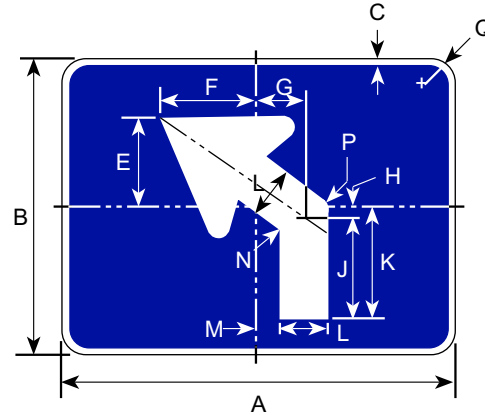

COLORS

LEGEND - WHITE (REFL)
BACKGROUND - GREEN (REFL)

M5-1

5/06

M5-1B

5/06

DIMENSIONS (MILLIMETERS)													
A	B	C	D	E	F	G	H	J	K	L	M	N	P
525	375	9	16	127	84	22	80	66	9	14	178	52	38

DIMENSIONS (INCHES)													
A	B	C	D	E	F	G	H	J	K	L	M	N	P
21	15	3/8	5/8	5 1/16	3 3/8	3/4	3 3/16	2 5/8	3/8	9/16	7 1/8	2 1/16	1 1/2

M5-2

M5-2B

DIMENSIONS (MILLIMETERS)													
A	B	C	E	F	G	H	J	K	L	M	N	P	Q
525	375	9	119	113	61	19	117	136	66	28	9	14	38

DIMENSIONS (INCHES)														
A	B	C	D	E	F	G	H	J	K	L	M	N	P	Q
21	15	3/8	5/8	4 3/4	4 1/2	2 7/16	3/4	4 11/16	5 7/16	2 5/8	1 1/8	3/8	9/16	1 1/2