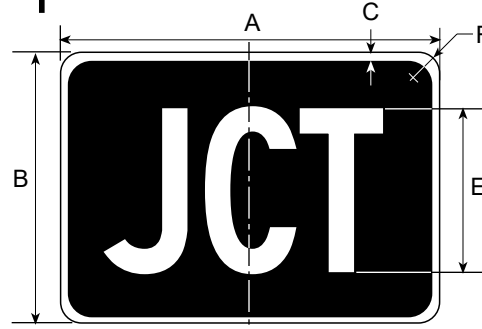

INTERSTATE DIMENSIONS (INCHES)					
A	B	C	D	E	F
21	15	3/8	5/8	9C	1 1/2

COLORS
LEGEND - WHITE (REFL)
BACKGROUND - BLUE (REFL)