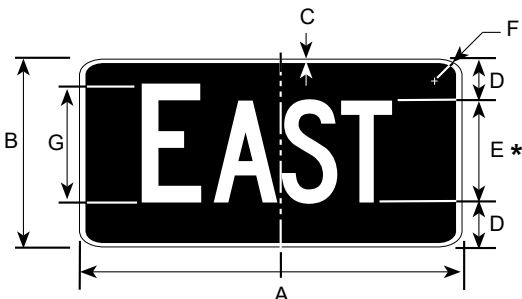

COLORS

LEGEND - BLACK (REFL.)
BACKGROUND - WHITE (REFL.)

M3-1B

(INTERSTATE)

M3-2B

(INTERSTATE)

USE 30" X 15" SIZE WITH 30" X 24" SHIELD OR WITH 36" X 36" SHIELD

* Reduce Spacing 20% for 24" width sign and 50% for 30" width sign