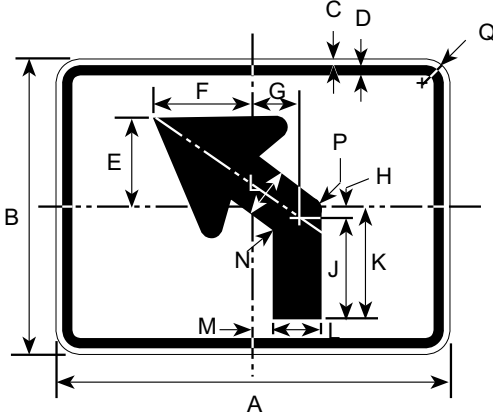

COLORS

LEGEND - WHITE (REFL)
BACKGROUND - GREEN (REFL)

M5-1

5/06

M5-1B

5/06

DIMENSIONS (MILLIMETERS)													
A	B	C	D	E	F	G	H	J	K	L	M	N	P
525	375	9	16	127	84	22	80	66	9	14	178	52	38

DIMENSIONS (INCHES)													
A	B	C	D	E	F	G	H	J	K	L	M	N	P
21	15	3/8	5/8	5 1/16	3 3/8	3/4	3 3/16	2 5/8	3/8	9/16	7 1/8	2 1/16	1 1/2

M5-2

M5-2B

DIMENSIONS (MILLIMETERS)													
A	B	C	E	F	G	H	J	K	L	M	N	P	Q
525	375	9	119	113	61	19	117	136	66	28	9	14	38

DIMENSIONS (INCHES)														
A	B	C	D	E	F	G	H	J	K	L	M	N	P	Q
21	15	3/8	5/8	4 3/4	4 1/2	2 7/16	3/4	4 11/16	5 7/16	2 5/8	1 1/8	3/8	9/16	1 1/2