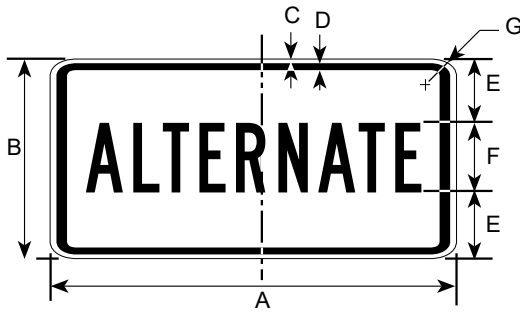

COLORS

LEGEND - BLACK (REFL.)
BACKGROUND - WHITE (REFL.)

M3-3B

(INTERSTATE)

M3-4B

(INTERSTATE)

USE 30" X 15" SIZE WITH 30" X 24" SHIELD OR WITH 36" X 36" SHIELD

* Reduce Spacing 20% for 24" width sign and 50% for 30" width sign

DIMENSIONS (MILLIMETERS)						
A	B	C	D	E	F	G
600	300	13	75	150C	38	175C
750	375	13	88	200C	38	225C

DIMENSIONS (MILLIMETERS)						
A	B	C	D	E	F	G
600	300	13	75	150C	38	175C
750	375	13	88	200C	38	225C

DIMENSIONS (INCHES)						
A	B	C	D	E	F	G
24	12	1/2	3	6C	1 1/2	7C
30	15	1/2	3 1/2	8C	1 1/2	9C

DIMENSIONS (INCHES)						
A	B	C	D	E	F	G
24	12	1/2	3	6C	1 1/2	7C
30	15	1/2	3 1/2	8C	1 1/2	9C

COLORS

LEGEND - WHITE (REFL.)
BACKGROUND - BLUE (REFL.)

M4-1

11/97

DIMENSIONS (MILLIMETERS)						
A	B	C	D	E	F	G
600	300	9	16	100	100B	38
750	375	9	16	11	150B	38