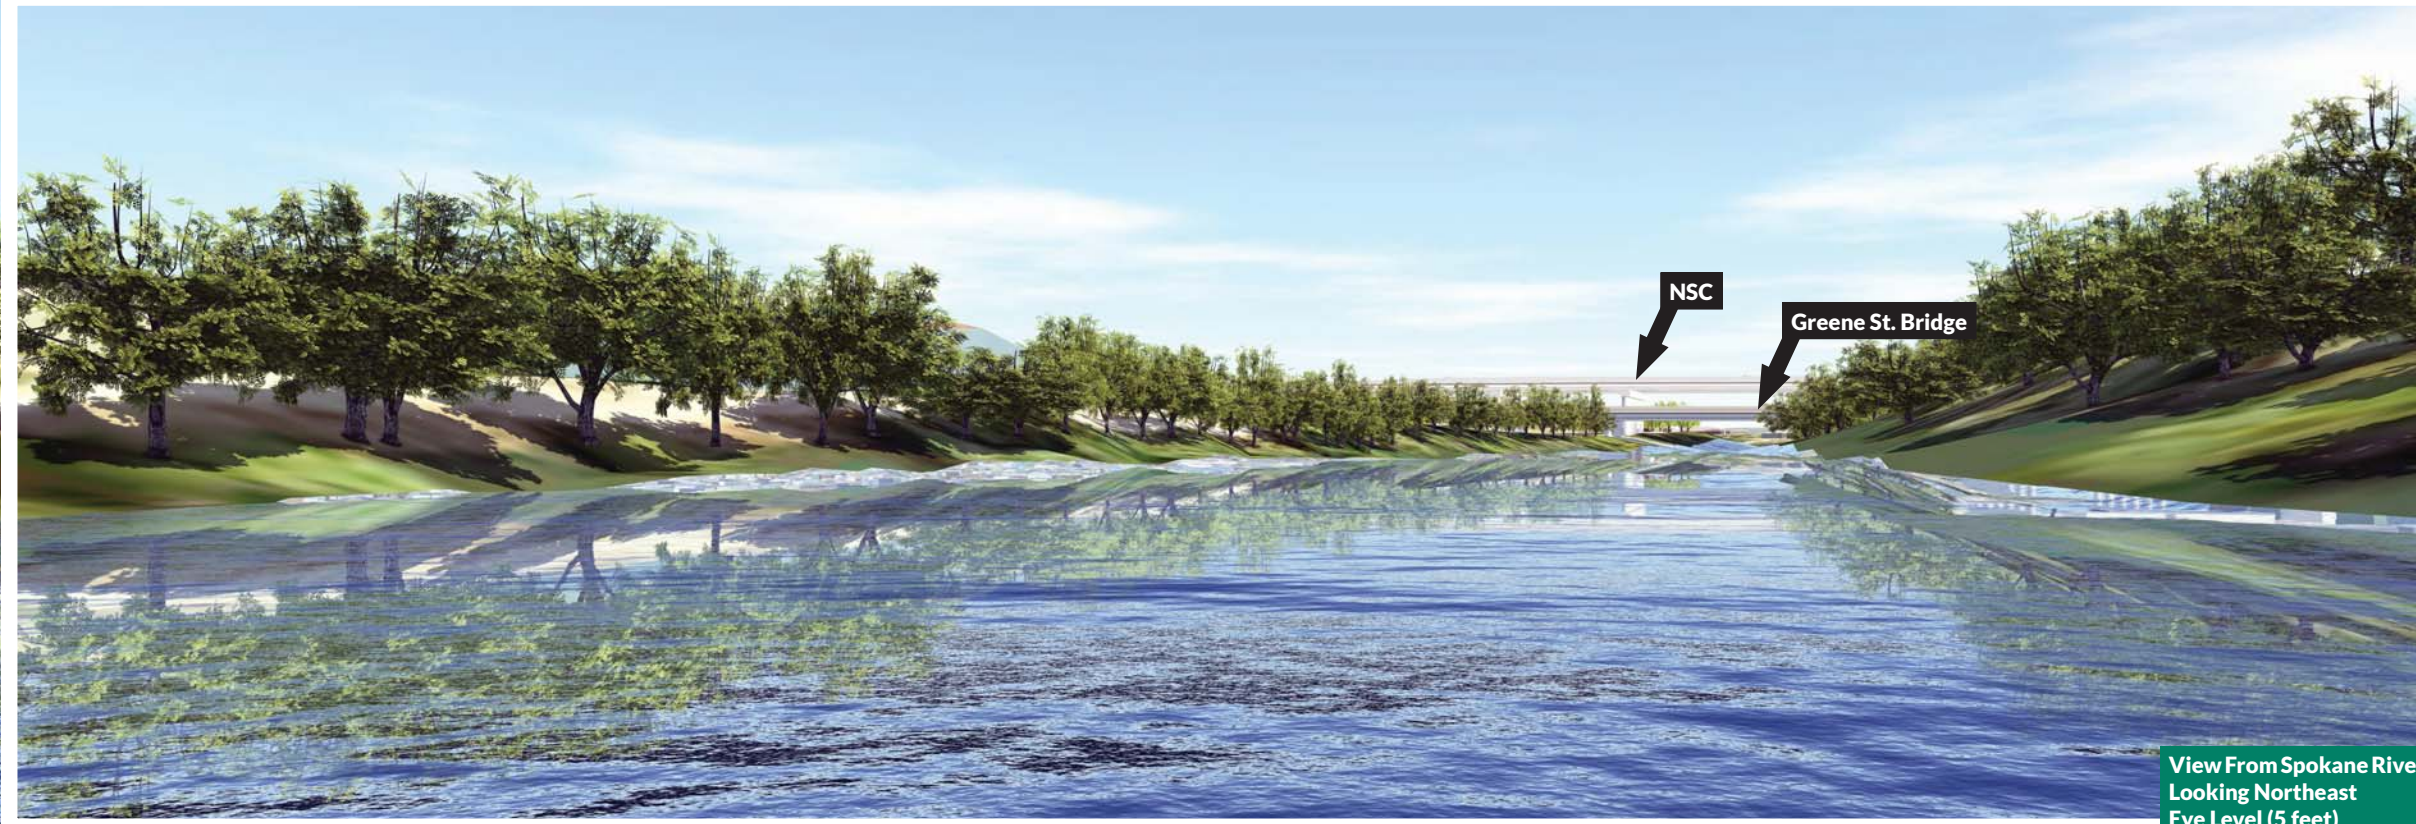

View From Euclid Avenue Looking West 100 Feet Above Ground

Conceptual - Subject to Revision

S. MARKET STREET BUSINESSES - KNIGHT'S DINER

View From Knight's Diner Looking Southeast Eye Level (5 feet)

View From Knight's Diner Looking Southeast 100 Feet Above Ground

Conceptual - Subject to Revision

THE MARKETPLACE - SAFEWAY

ViewFromMarketplace
Looking Southeast
Eye Level (5 feet)

ViewFromMarketplace
Looking Southeast
100 Feet Above Ground

View Looking East

View Looking West

View Point From Spokane River Looking Northeast

View From Spokane River Looking Northeast Eye Level (5 feet)

View From Spokane River Looking Northeast 100 Feet Above Ground