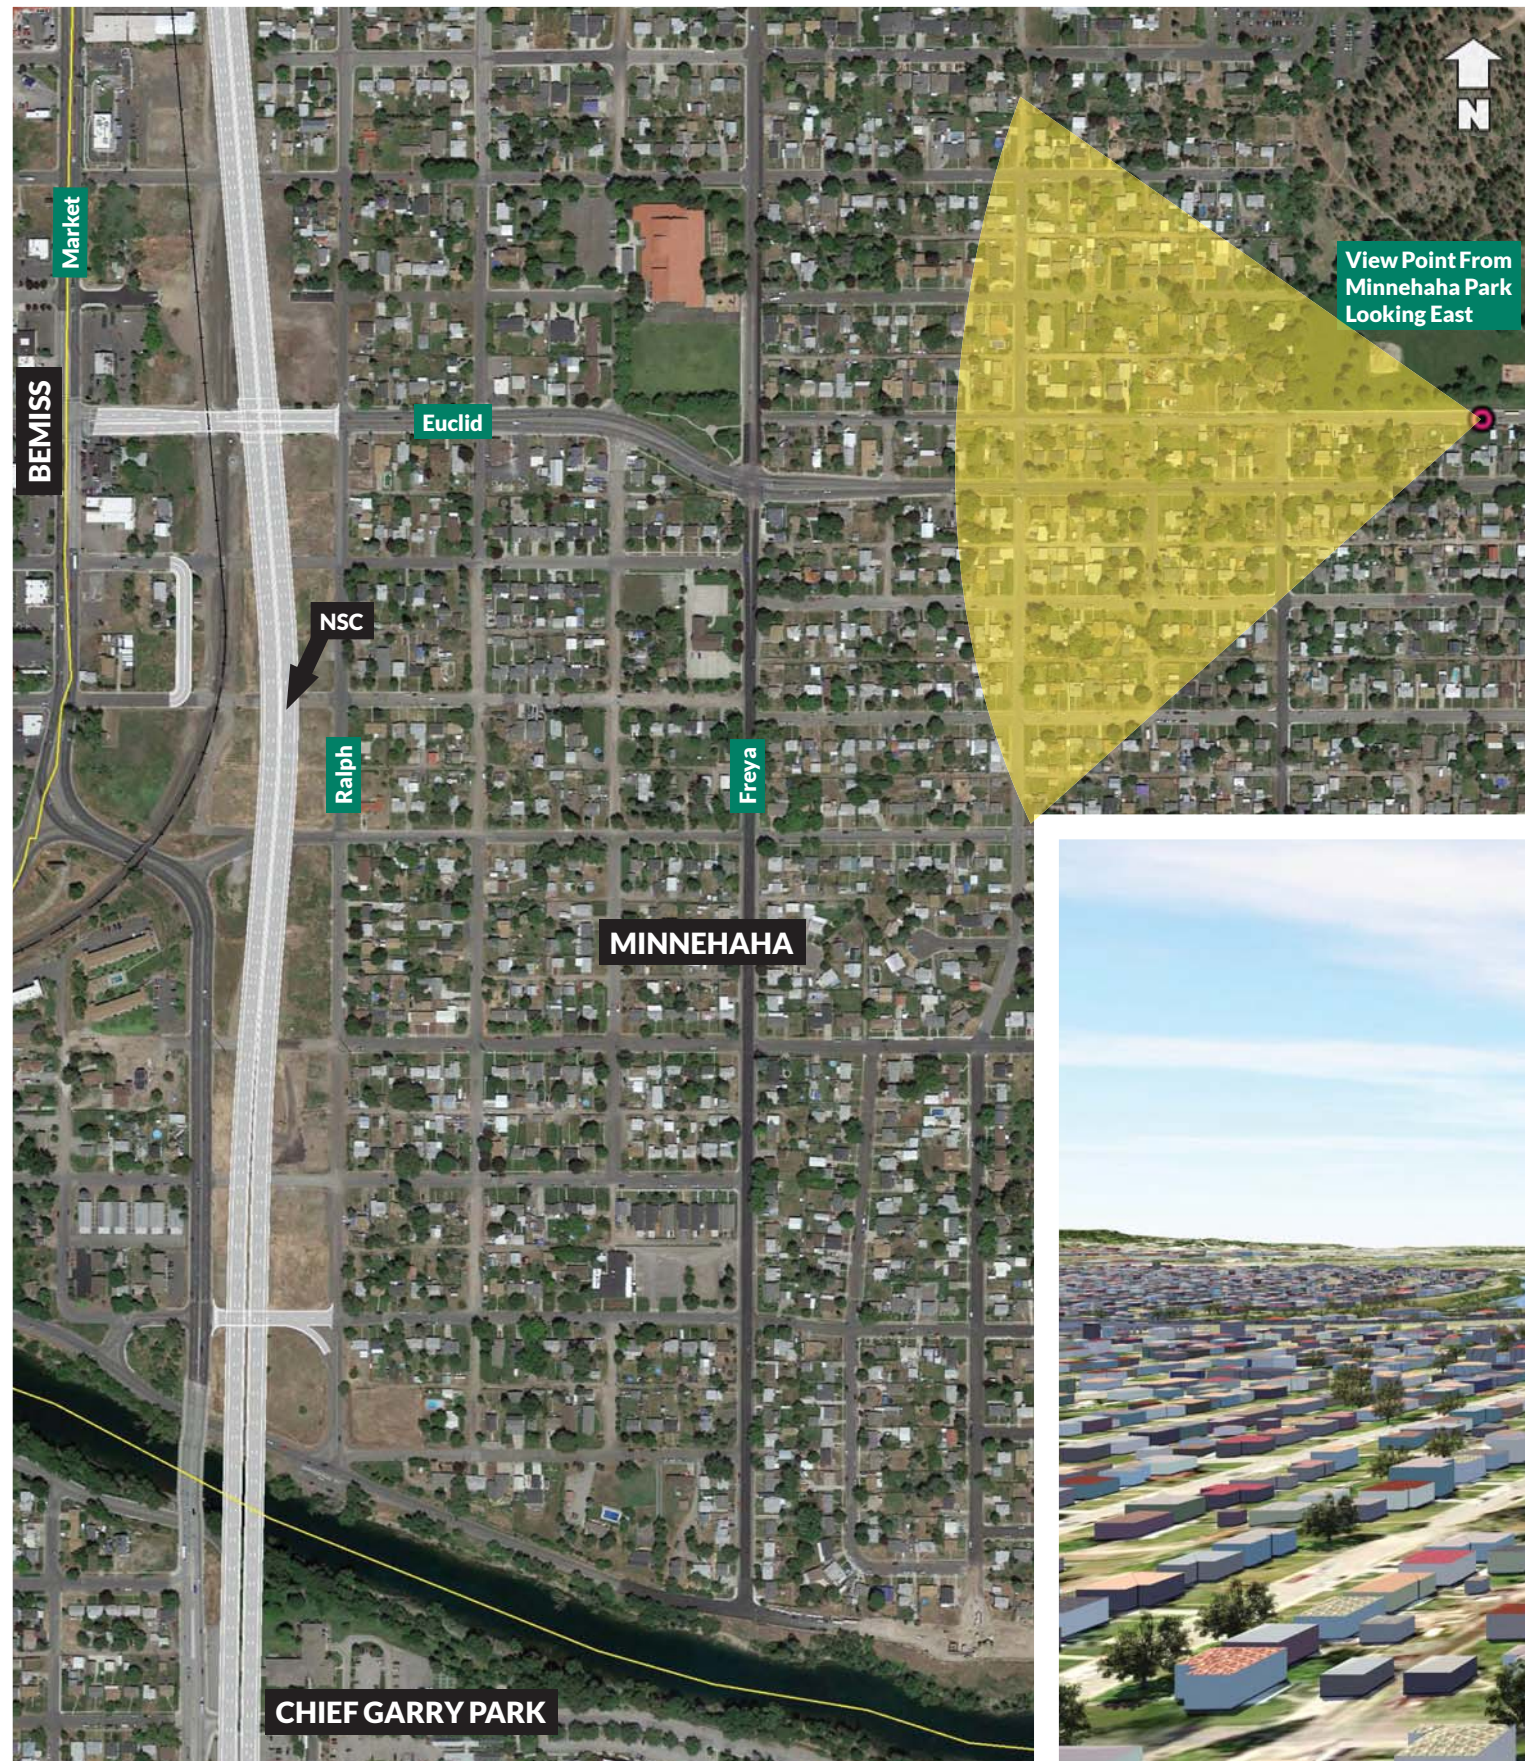

COOPER ELEMENTARY SCHOOL

View From Cooper Elementary Looking West Eye Level (5 feet)

View From Cooper Elementary Looking West 100 Feet Above Ground

View From Euclid Avenue Looking West Eye Level (5 feet)

View From Euclid Avenue Looking West 100 Feet Above Ground

Conceptual - Subject to Revision

S. MARKET STREET BUSINESSES - KNIGHT'S DINER

View From Knight's Diner Looking Southeast Eye Level (5 feet)

View From Knight's Diner Looking Southeast 100 Feet Above Ground

Conceptual - Subject to Revision

THE MARKETPLACE - SAFEWAY

ViewFromMarketplace
Looking Southeast
Eye Level (5 feet)

ViewFromMarketplace
Looking Southeast
100 Feet Above Ground

View Looking East

View Looking West

View Point From Spokane River Looking Northeast

View From Spokane River Looking Northeast Eye Level (5 feet)

View From Spokane River Looking Northeast 100 Feet Above Ground