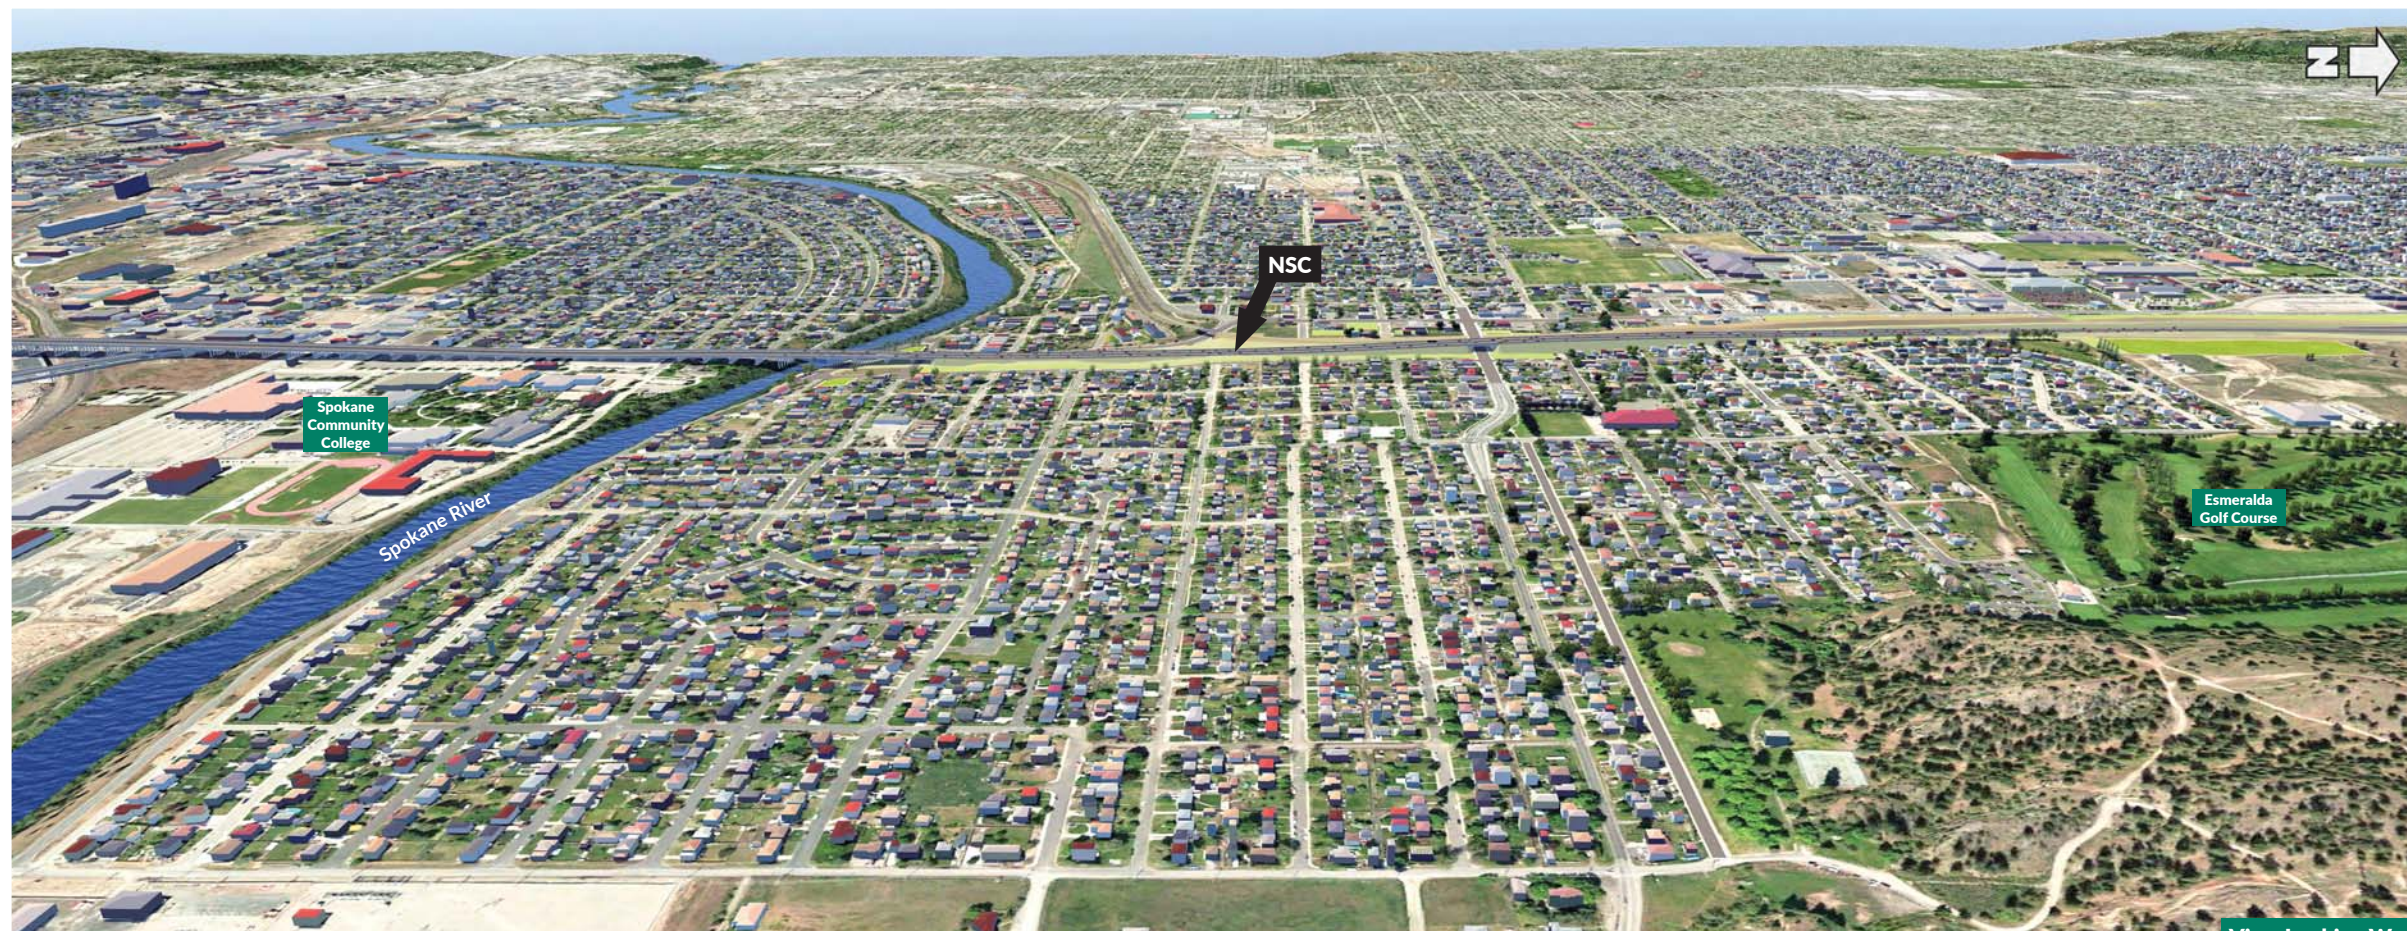

COOPER ELEMENTARY SCHOOL

View From Cooper Elementary Looking West Eye Level (5 feet)

View From Cooper Elementary Looking West 100 Feet Above Ground

View From Euclid Avenue Looking West Eye Level (5 feet)

View From Euclid Avenue Looking West 100 Feet Above Ground

Conceptual - Subject to Revision

S. MARKET STREET BUSINESSES - KNIGHT'S DINER

View From Knight's Diner Looking Southeast Eye Level (5 feet)

View From Knight's Diner Looking Southeast 100 Feet Above Ground

Conceptual - Subject to Revision

THE MARKETPLACE - SAFEWAY

ViewFromMarketplace
Looking Southeast
Eye Level (5 feet)

ViewFromMarketplace
Looking Southeast
100 Feet Above Ground

View Looking East

View Looking West

View Point From Spokane River Looking Northeast

View From Spokane River Looking Northeast Eye Level (5 feet)

View From Spokane River Looking Northeast 100 Feet Above Ground