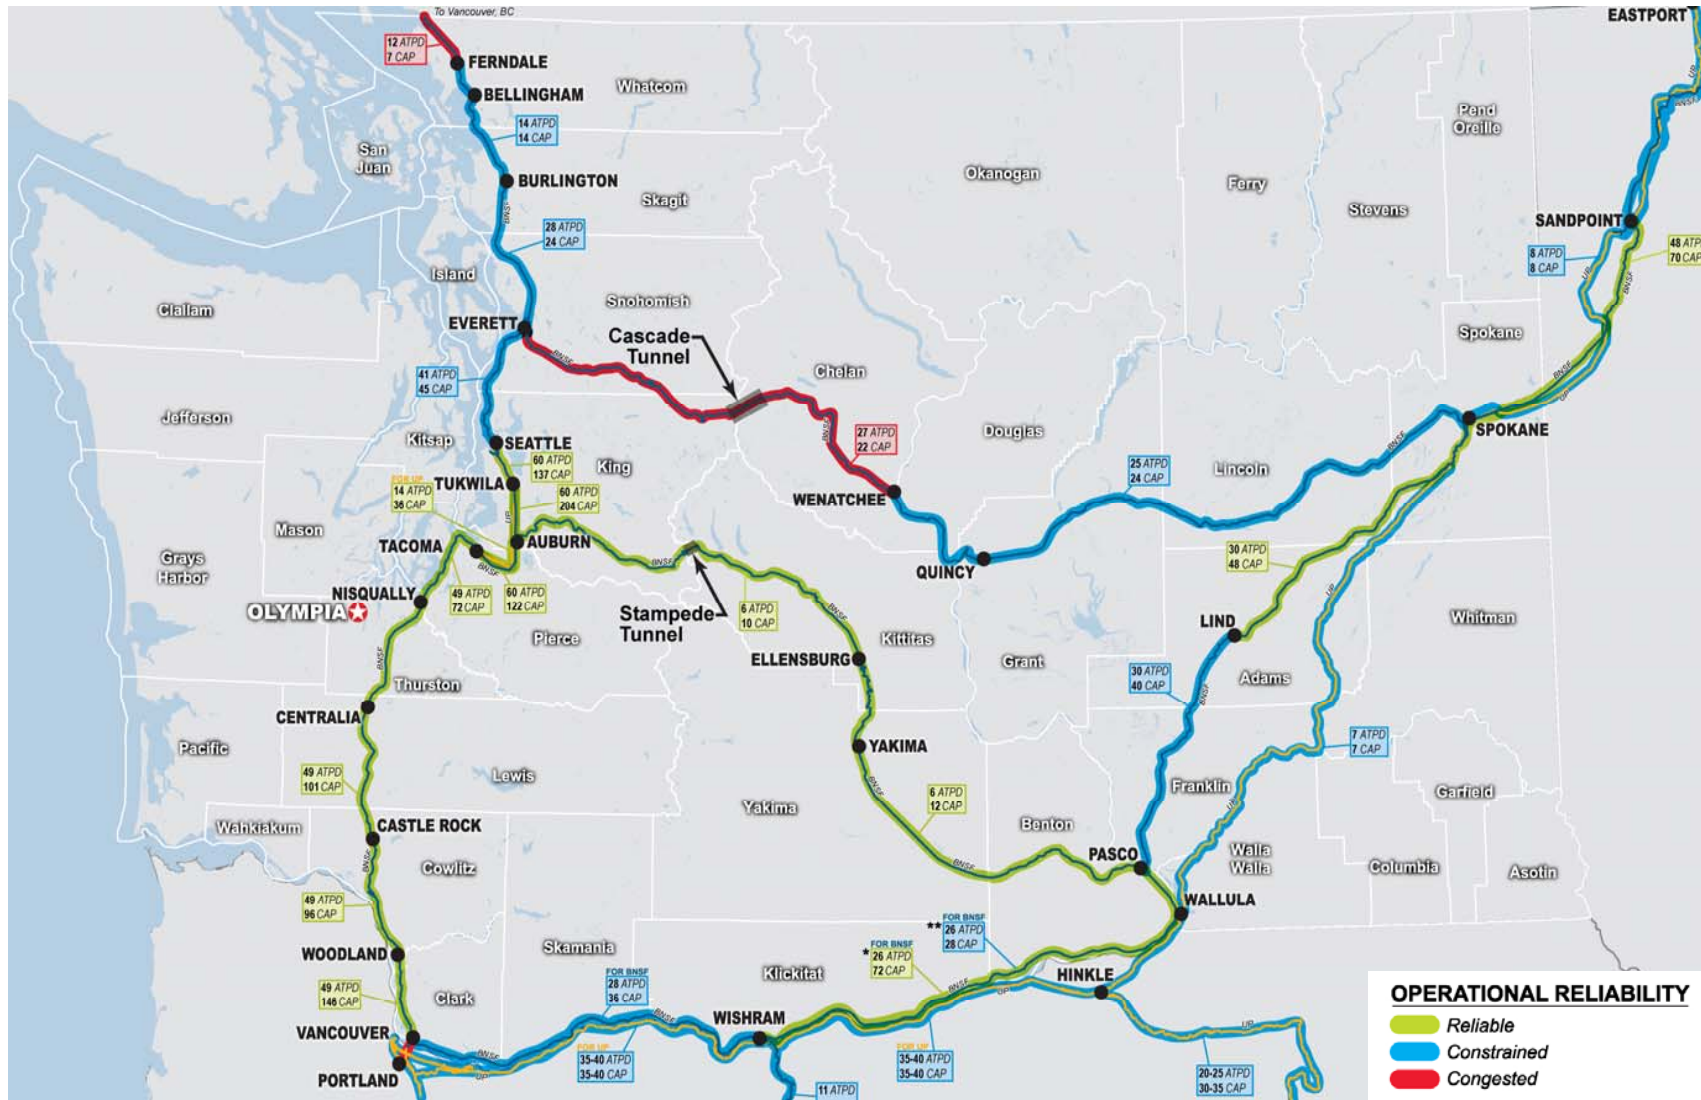

Washington State Rail System Capacity

2006 Average Mainline Train Counts and Capacities; HDR.