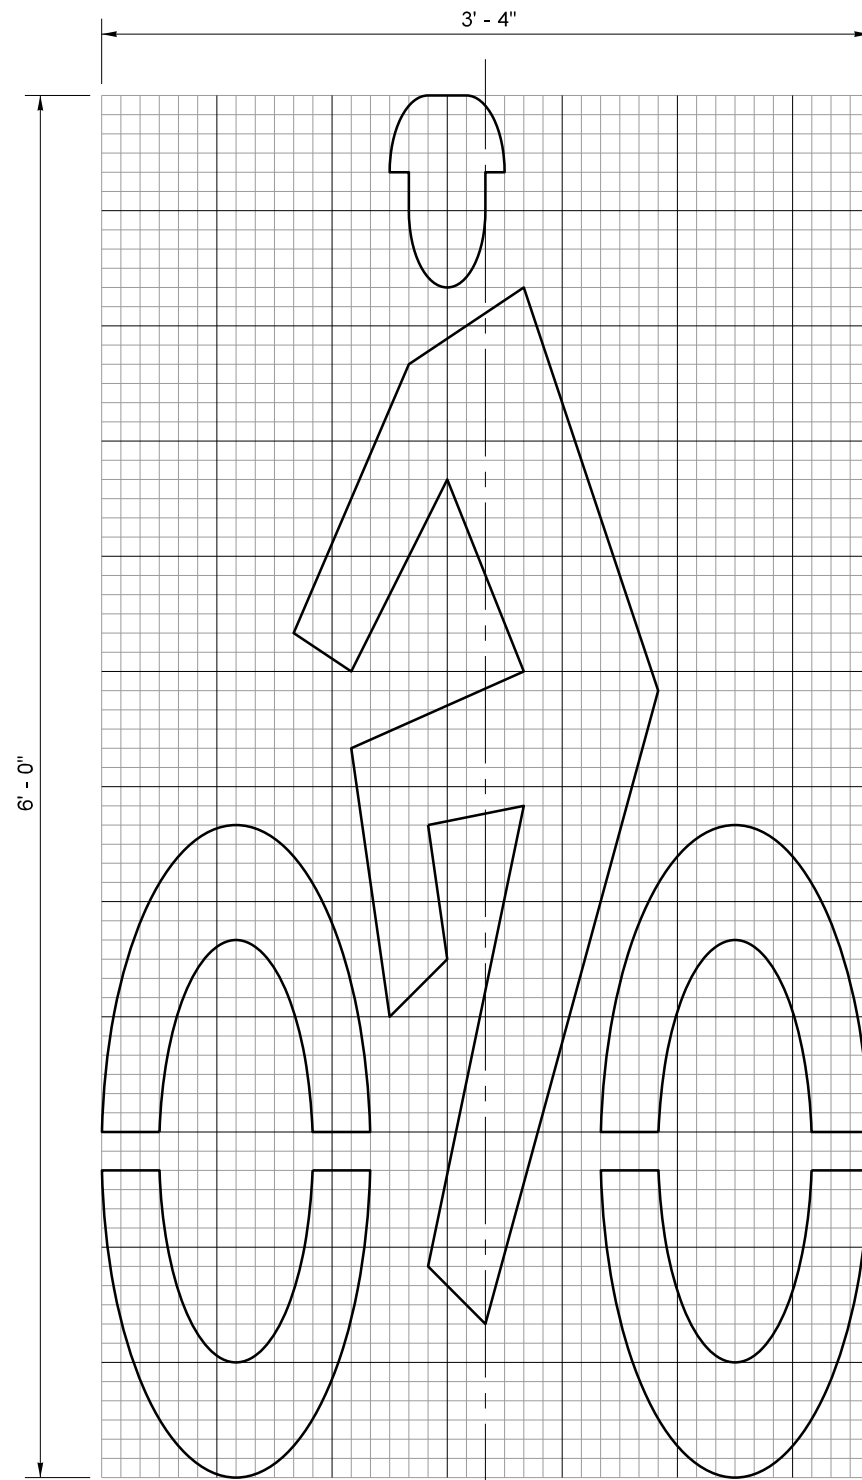

BICYCLE LANE SYMBOL LAYOUT

KEY NOTES

- ① Bid Item "Bicycle Lane Symbol" includes Bike Lane Arrow and Bike Rider Symbol.
- ② 2' (ft) x 6' (ft) White Bike Lane Arrow.
- ③ Bike Rider Symbol.

BIKE RIDER SYMBOL DETAIL

GENERAL NOTE

See Contract for location and material requirements.

BIKE LANE ARROW DETAIL

BICYCLE LANE SYMBOL LAYOUT

STANDARD PLAN M-9.50-02

SHEET 1 OF 1 SHEET

APPROVED FOR PUBLICATION