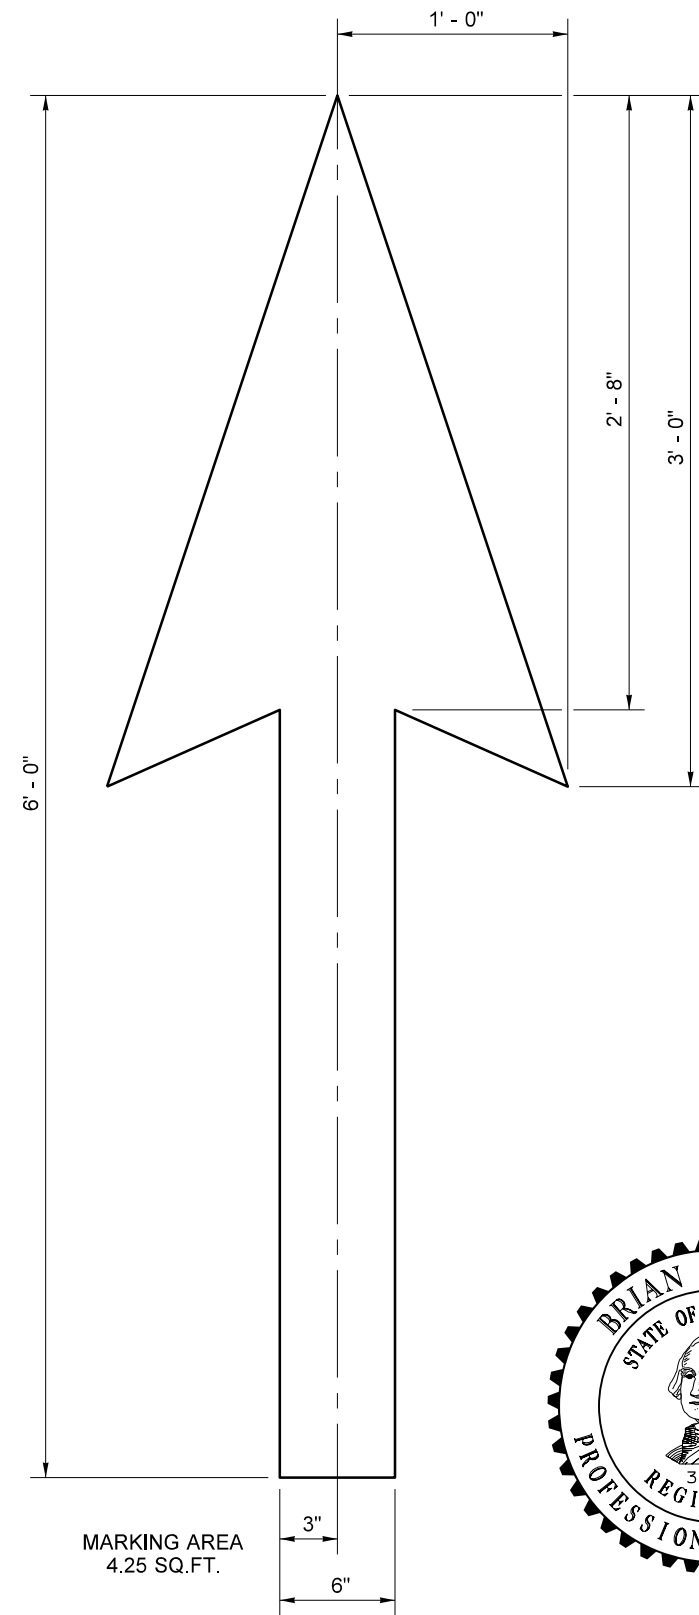

BICYCLE LANE SYMBOL LAYOUT

KEY NOTES

- ① Bid Item "Bicycle Lane Symbol" includes Bike Lane Arrow and Bike Rider Symbol.
- ② 2' (ft) x 6' (ft) White Bike Lane Arrow.
- ③ Bike Rider Symbol.

BIKE RIDER SYMBOL DETAIL

GENERAL NOTE

See Contract for location and material requirements.

BIKE LANE ARROW DETAIL

BICYCLE LANE SYMBOL LAYOUT

STANDARD PLAN M-9.50-02

SHEET 1 OF 1 SHEET

APPROVED FOR PUBLICATION