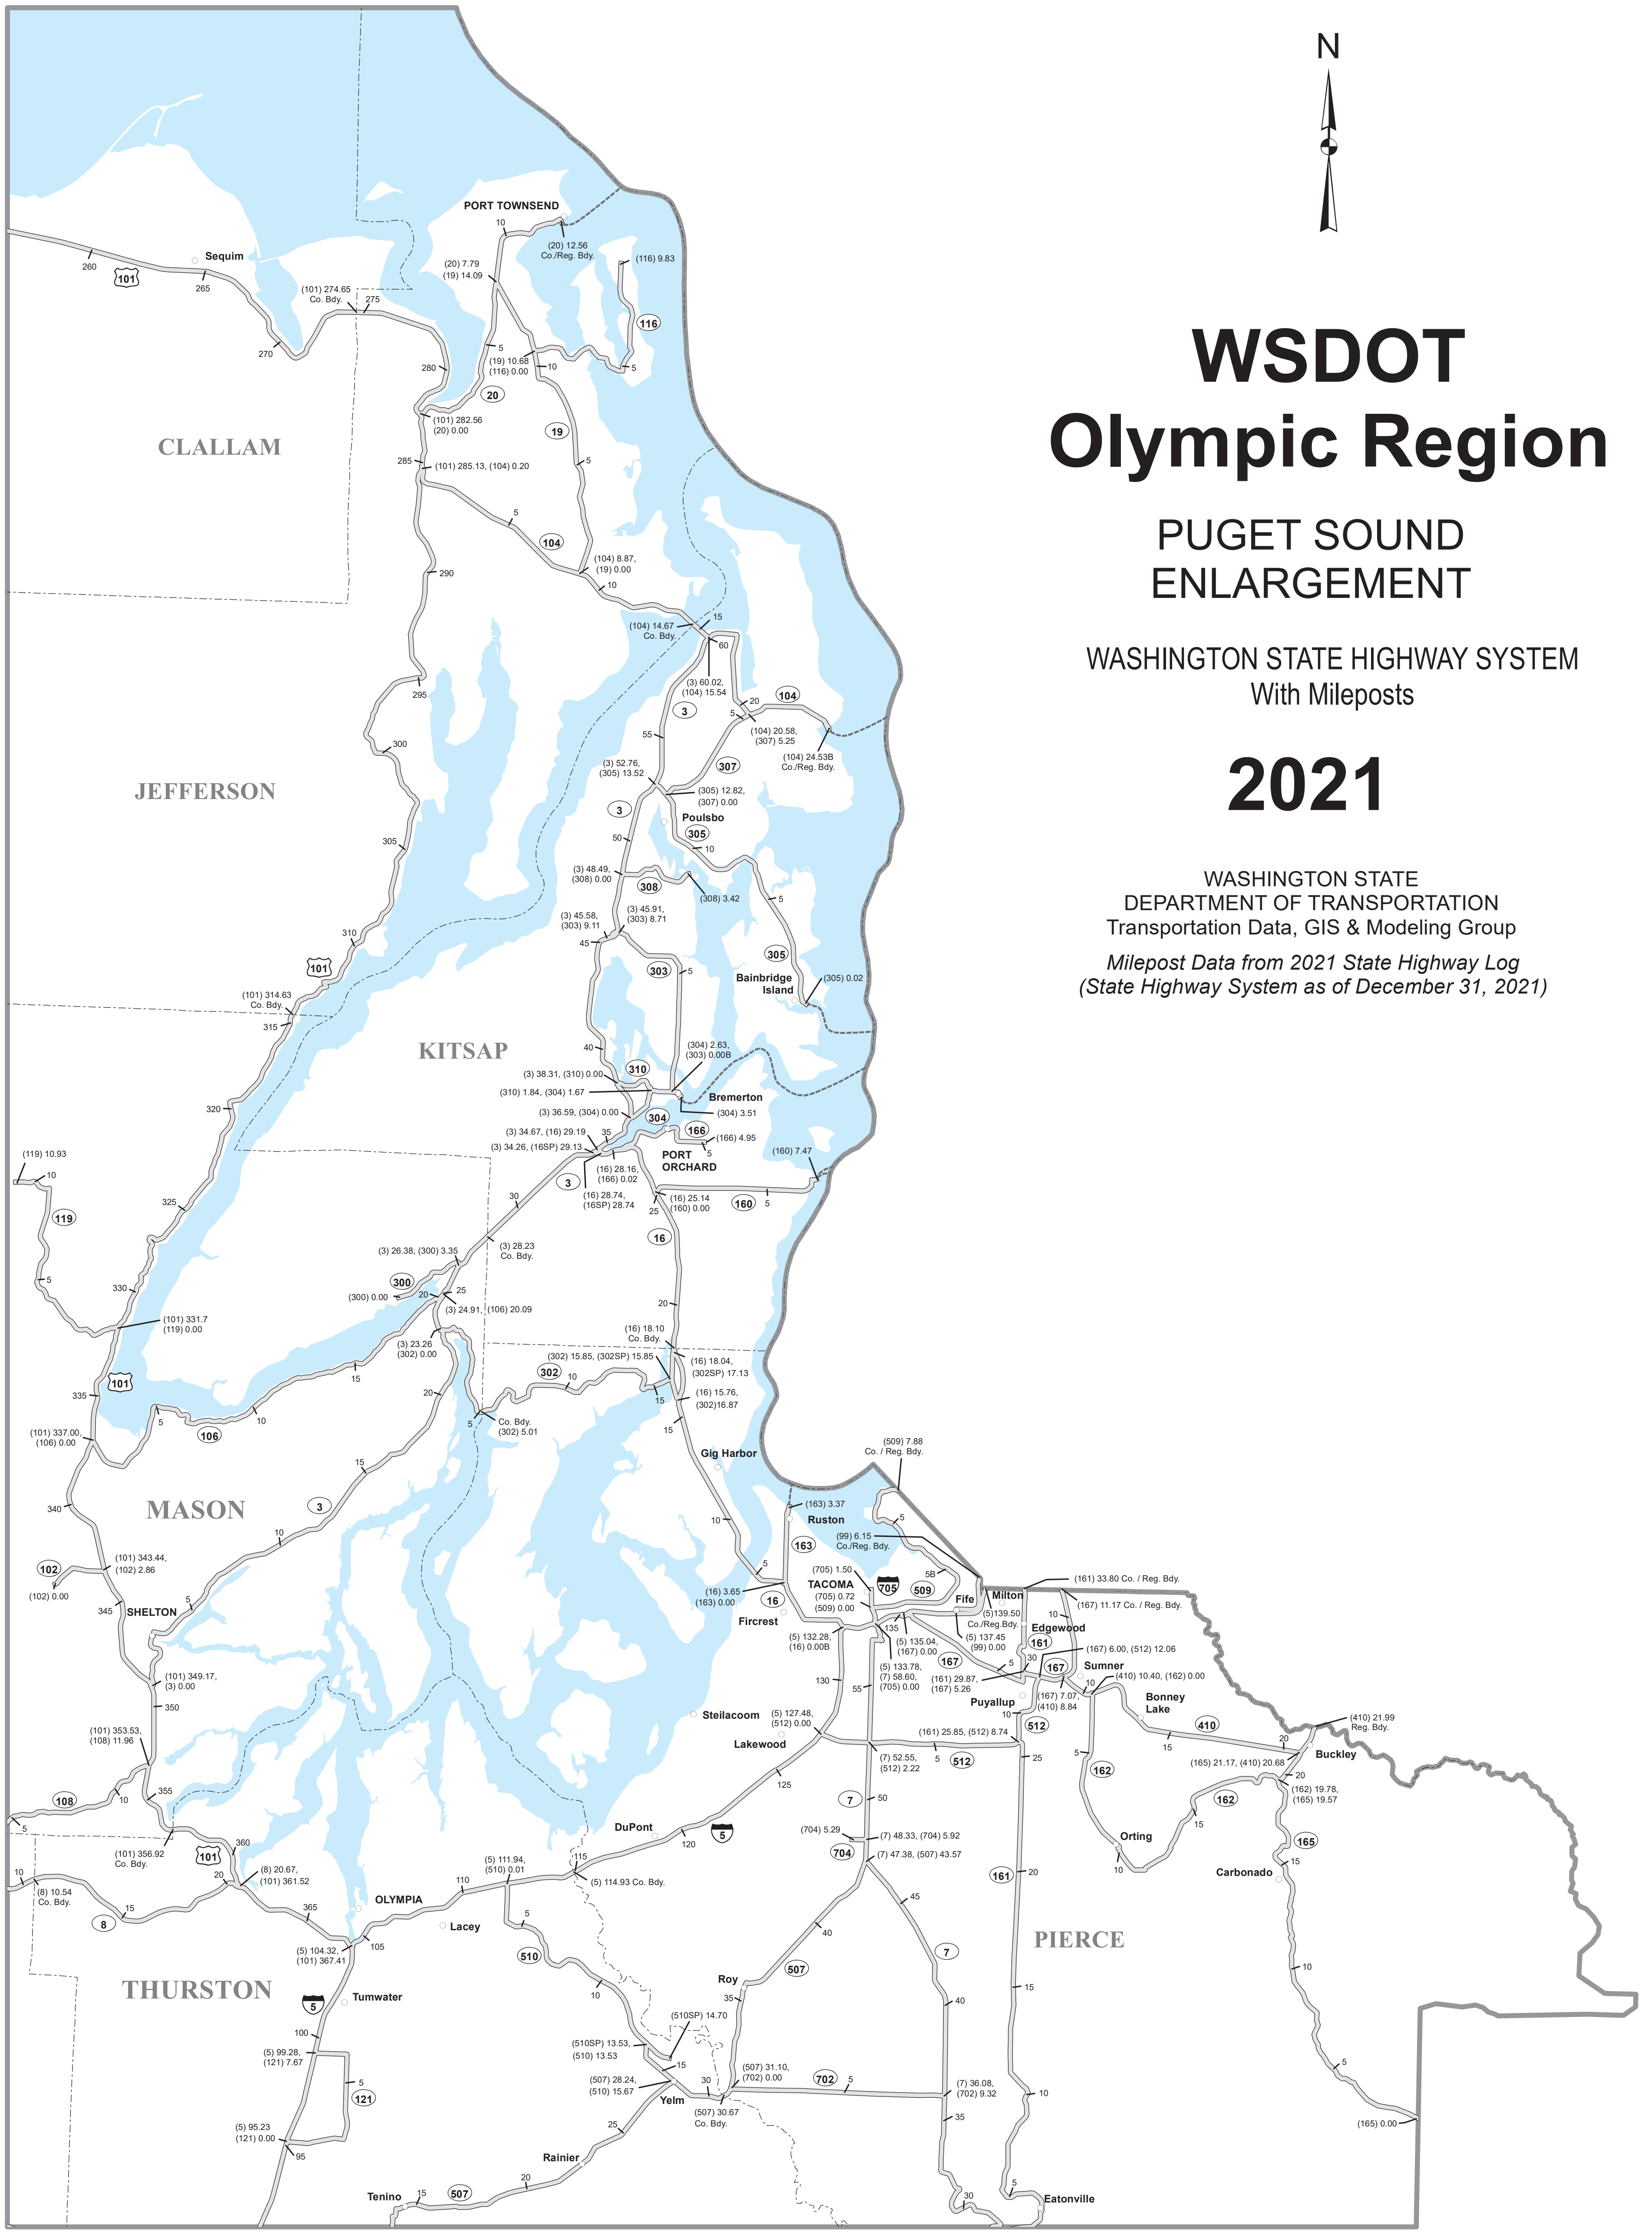

WSDOT Olympic Region

PUGET SOUND ENLARGEMENT

WASHINGTON STATE HIGHWAY SYSTEM
With Mileposts

2021

WASHINGTON STATE
DEPARTMENT OF TRANSPORTATION
Transportation Data, GIS & Modeling Group
*Milepost Data from 2021 State Highway Log
(State Highway System as of December 31, 2021)*