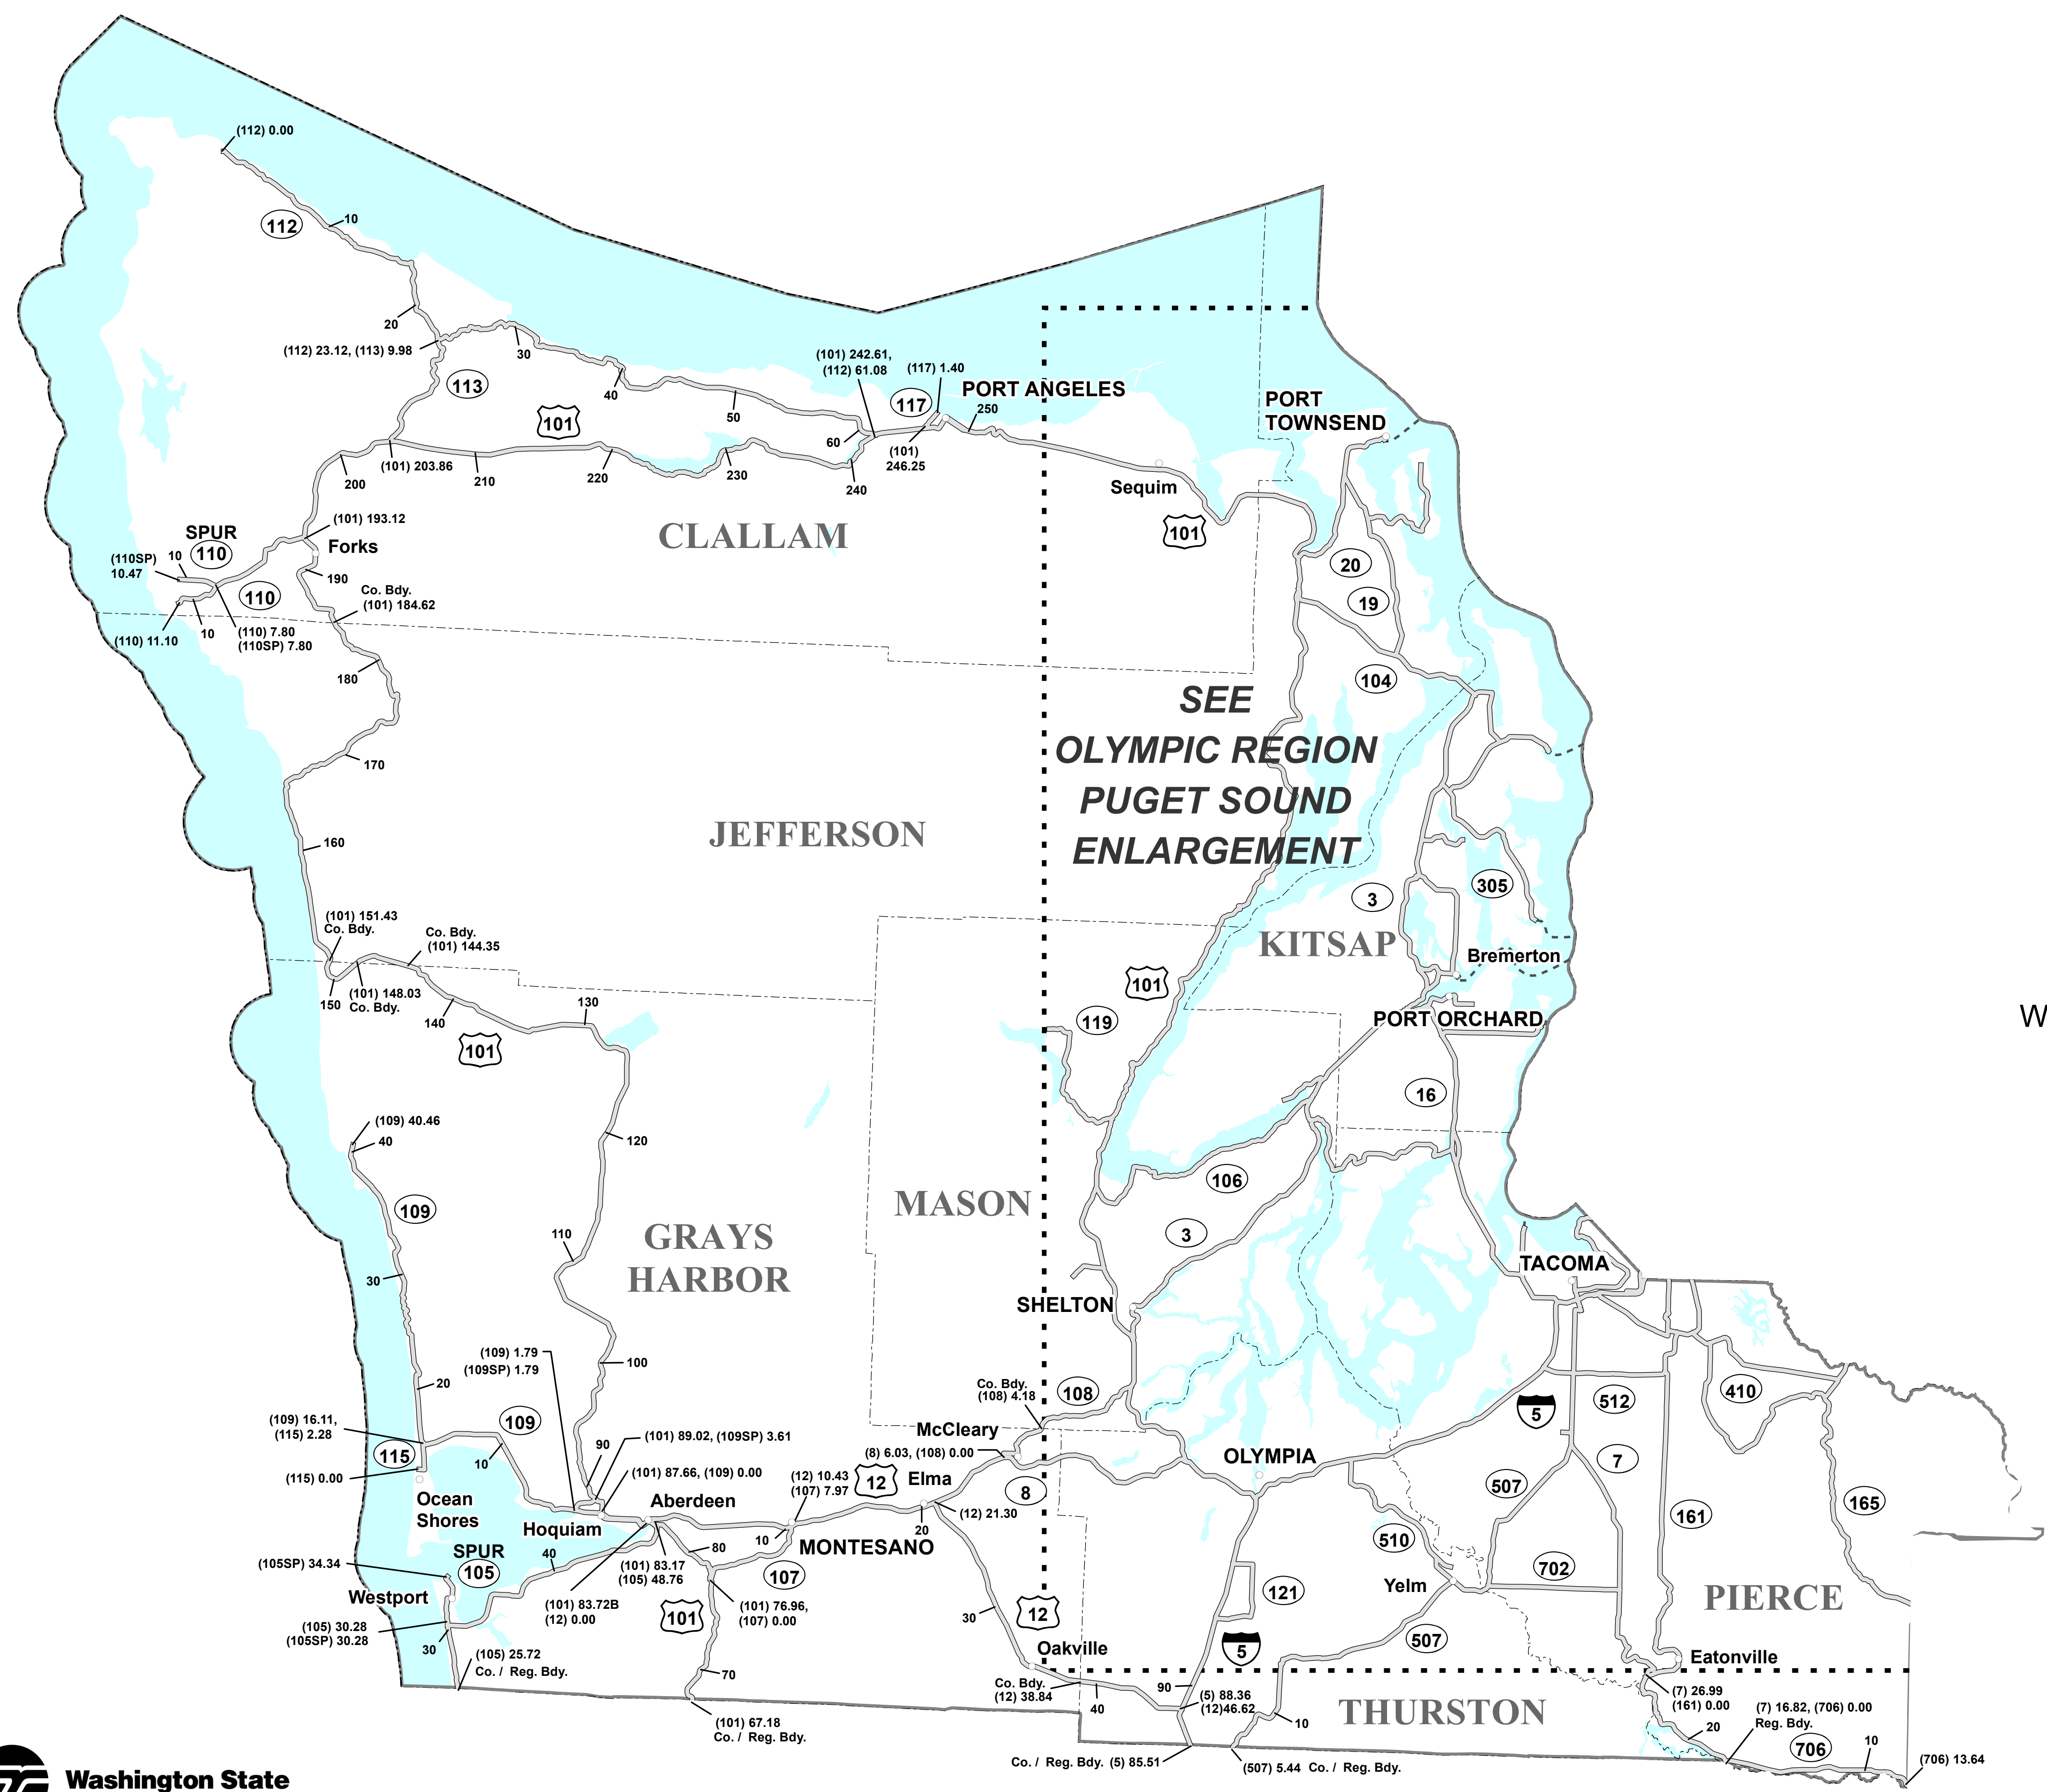

WSDOT Olympic Region

WASHINGTON STATE HIGHWAY SYSTEM
With Mileposts

2021

WASHINGTON STATE DEPARTMENT OF TRANSPORTATION
Transportation Data, GIS & Modeling Group
*Milepost Data from 2021 State Highway Log
(State Highway System as of December 31, 2021)*