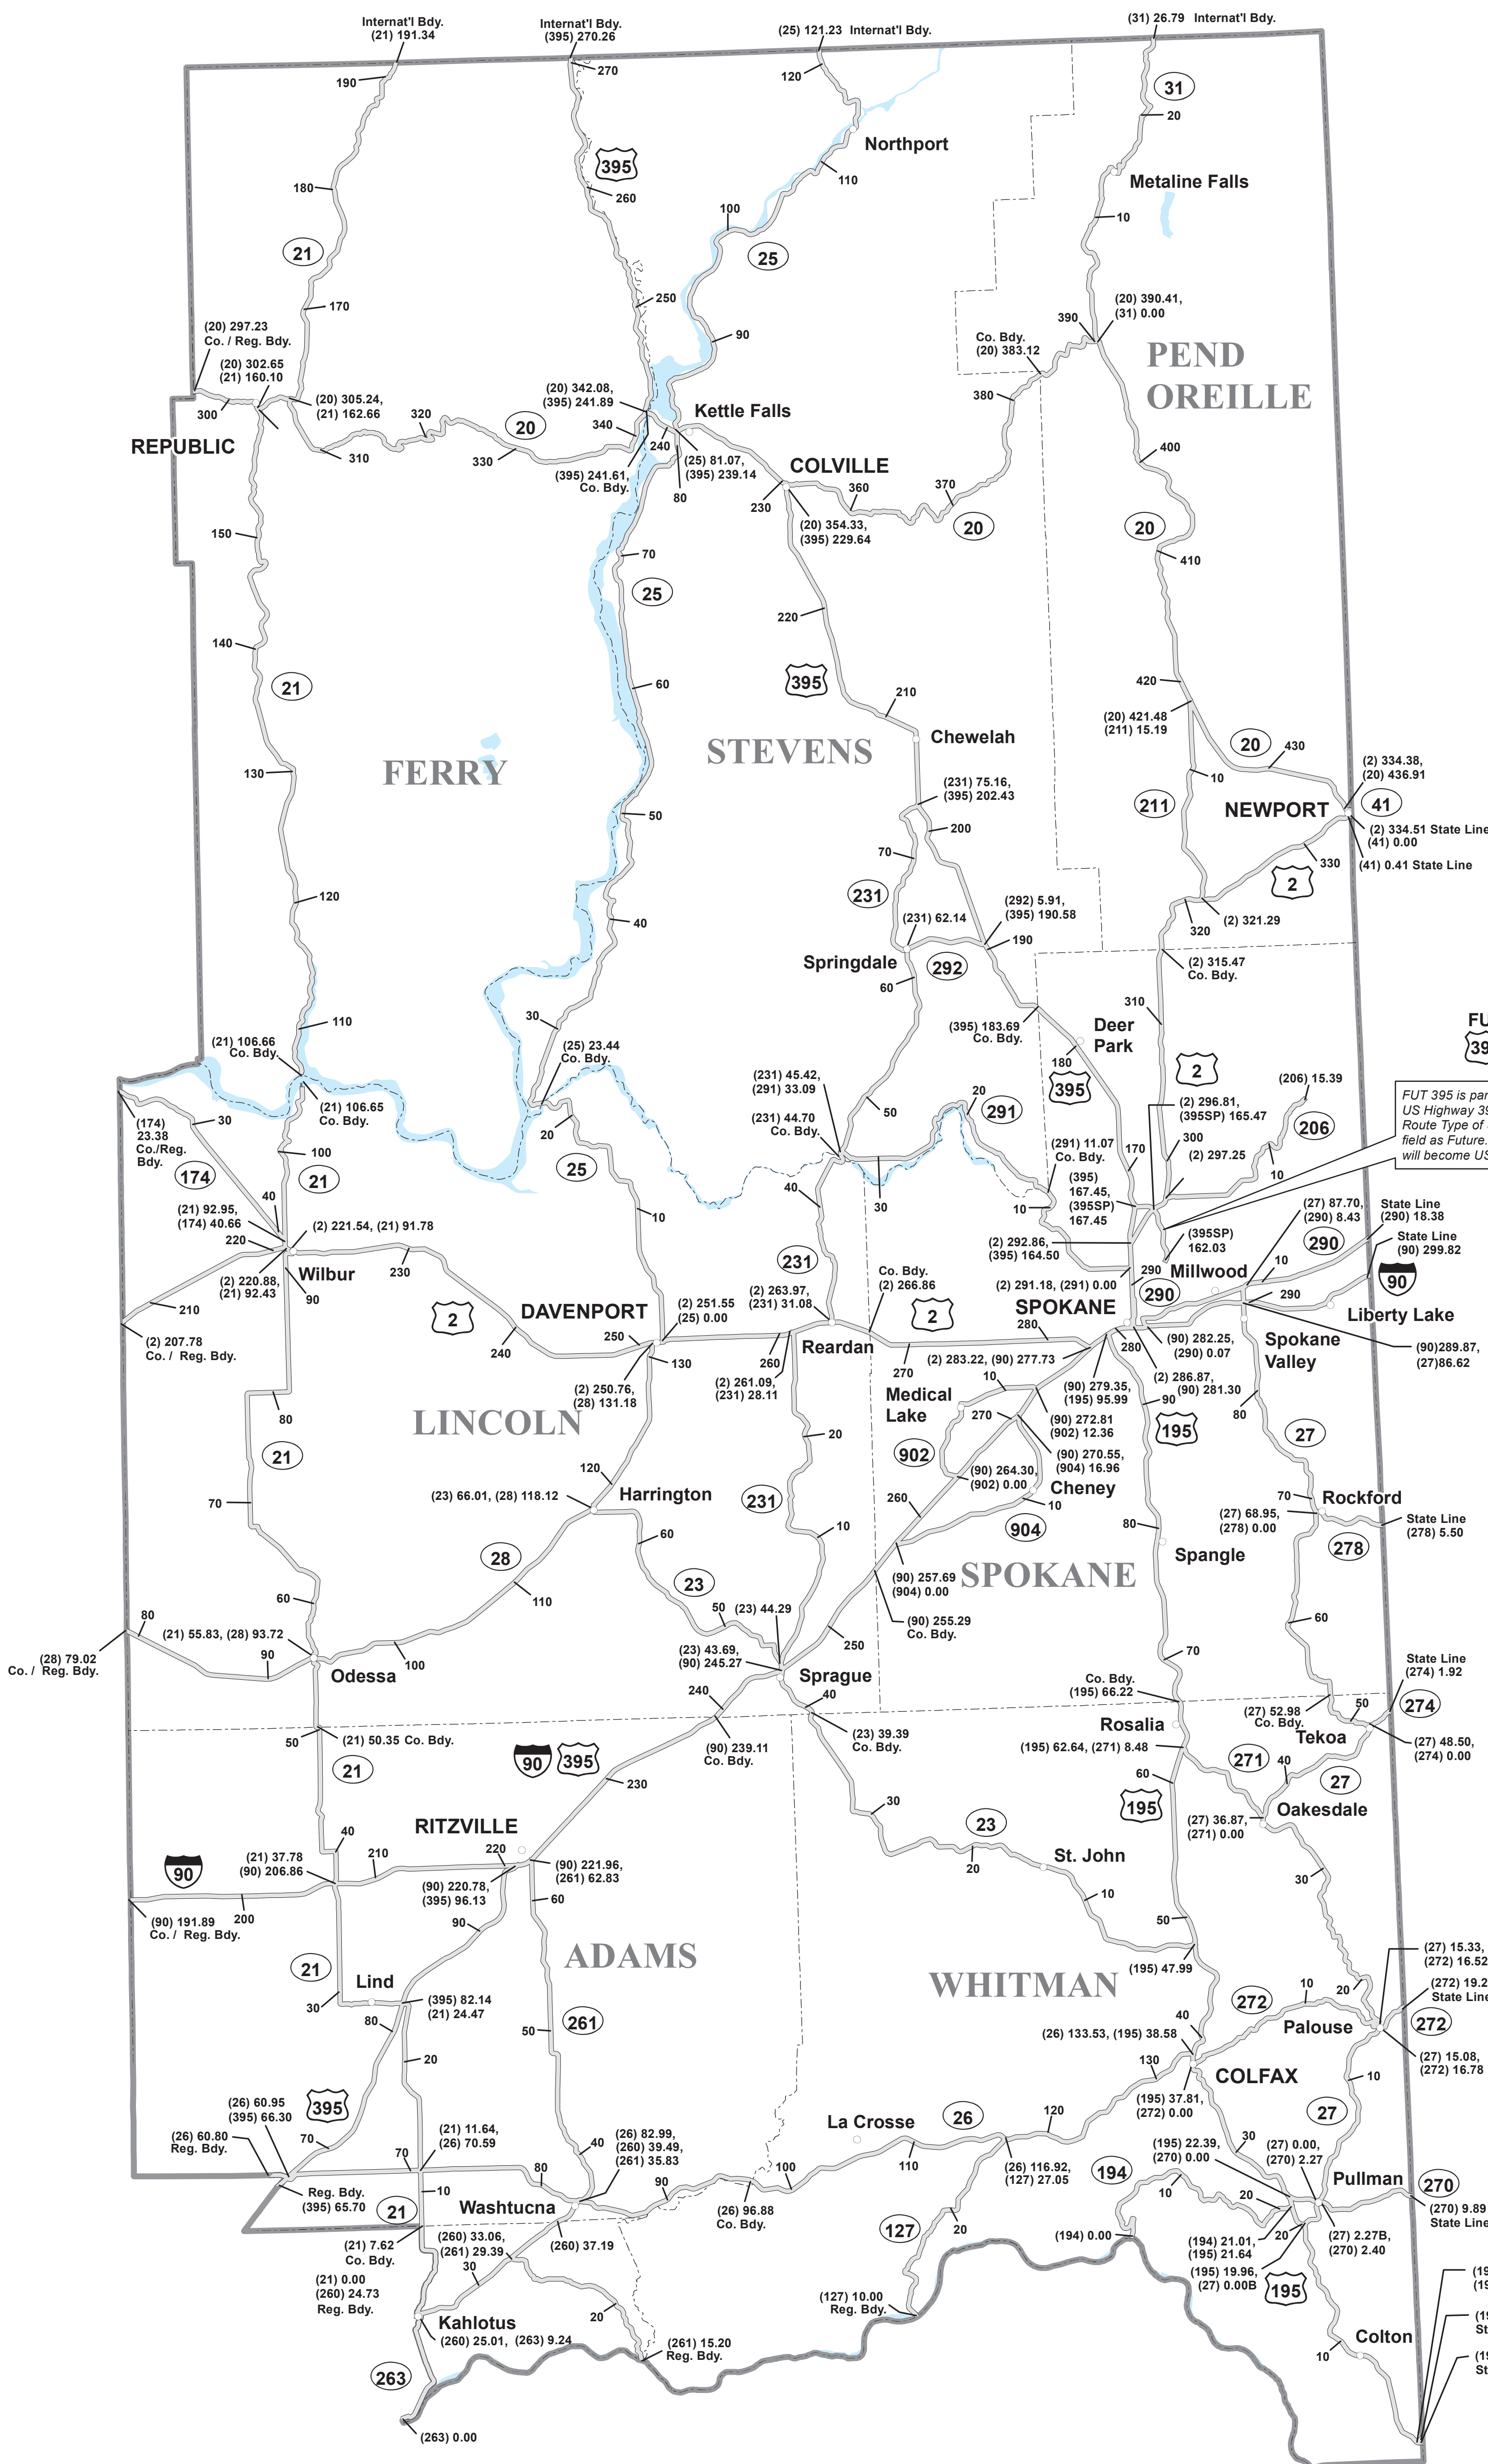

WSDOT Region Milepost Maps

2021

WASHINGTON STATE HIGHWAY SYSTEM
Milepost Data from 2021 State Highway Log

WASHINGTON STATE DEPARTMENT OF TRANSPORTATION
Transportation Data, GIS & Modeling Group

FUT 395

FUT 395 is part of the future alignment of US Highway 395. It is assigned a Related Route Type of Spur, but is signed in the field as Future. Once complete, this section will become US Highway 395 Mainline.

WSDOT Eastern Region

WASHINGTON STATE HIGHWAY SYSTEM
With Mileposts

2021

WASHINGTON STATE DEPARTMENT OF TRANSPORTATION
Transportation Data, GIS & Modeling Group

Milepost Data from 2021 State Highway Log
(State Highway System as of December 31, 2021)

WSDOT North Central Region

WASHINGTON STATE HIGHWAY SYSTEM
With Mileposts

2021

WASHINGTON STATE DEPARTMENT OF TRANSPORTATION
Transportation Data, GIS & Modeling Group

*Milepost Data from 2021 State Highway Log
(State Highway System as of December 31, 2021)*

WSDOT Northwest Region

WASHINGTON STATE HIGHWAY SYSTEM
With Mileposts

2021

WASHINGTON STATE DEPARTMENT OF TRANSPORTATION
Transportation Data, GIS & Modeling Group
*Milepost Data from 2021 State Highway Log
(State Highway System as of December 31, 2021)*