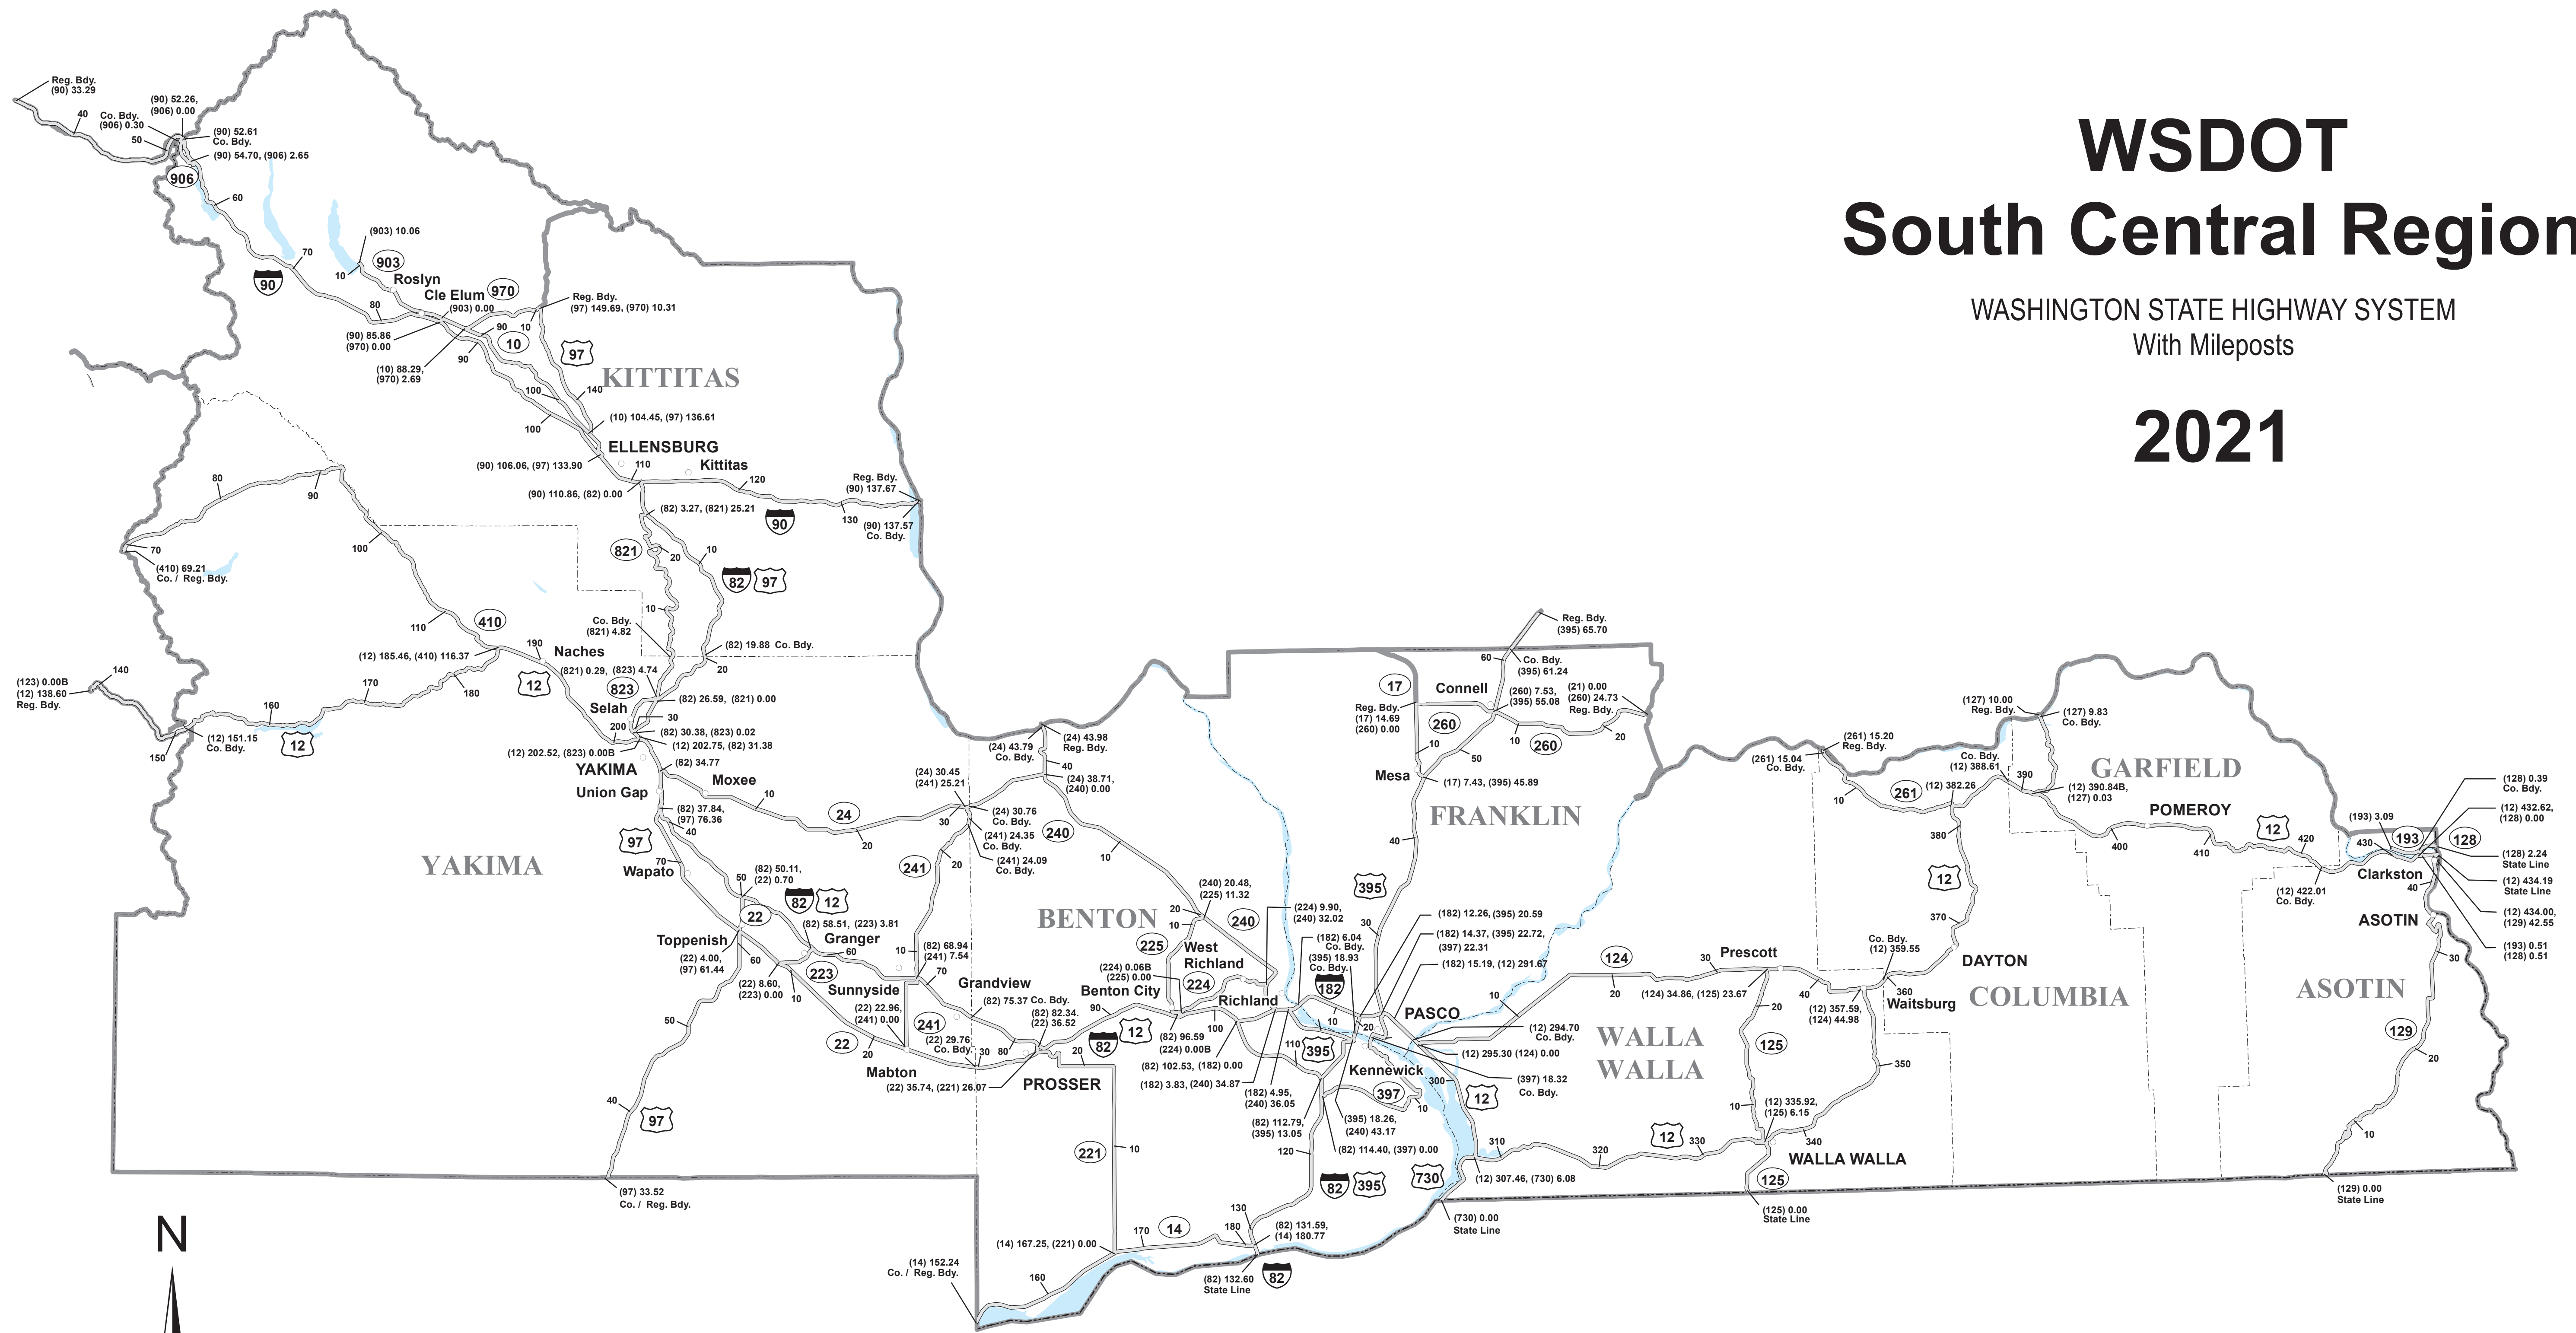

WSDOT South Central Region

WASHINGTON STATE HIGHWAY SYSTEM
With Mileposts

2021

WASHINGTON STATE DEPARTMENT OF TRANSPORTATION
Transportation Data, GIS & Modeling Group
Milepost Data from 2021 State Highway Log
(State Highway System as of December 31, 2021)