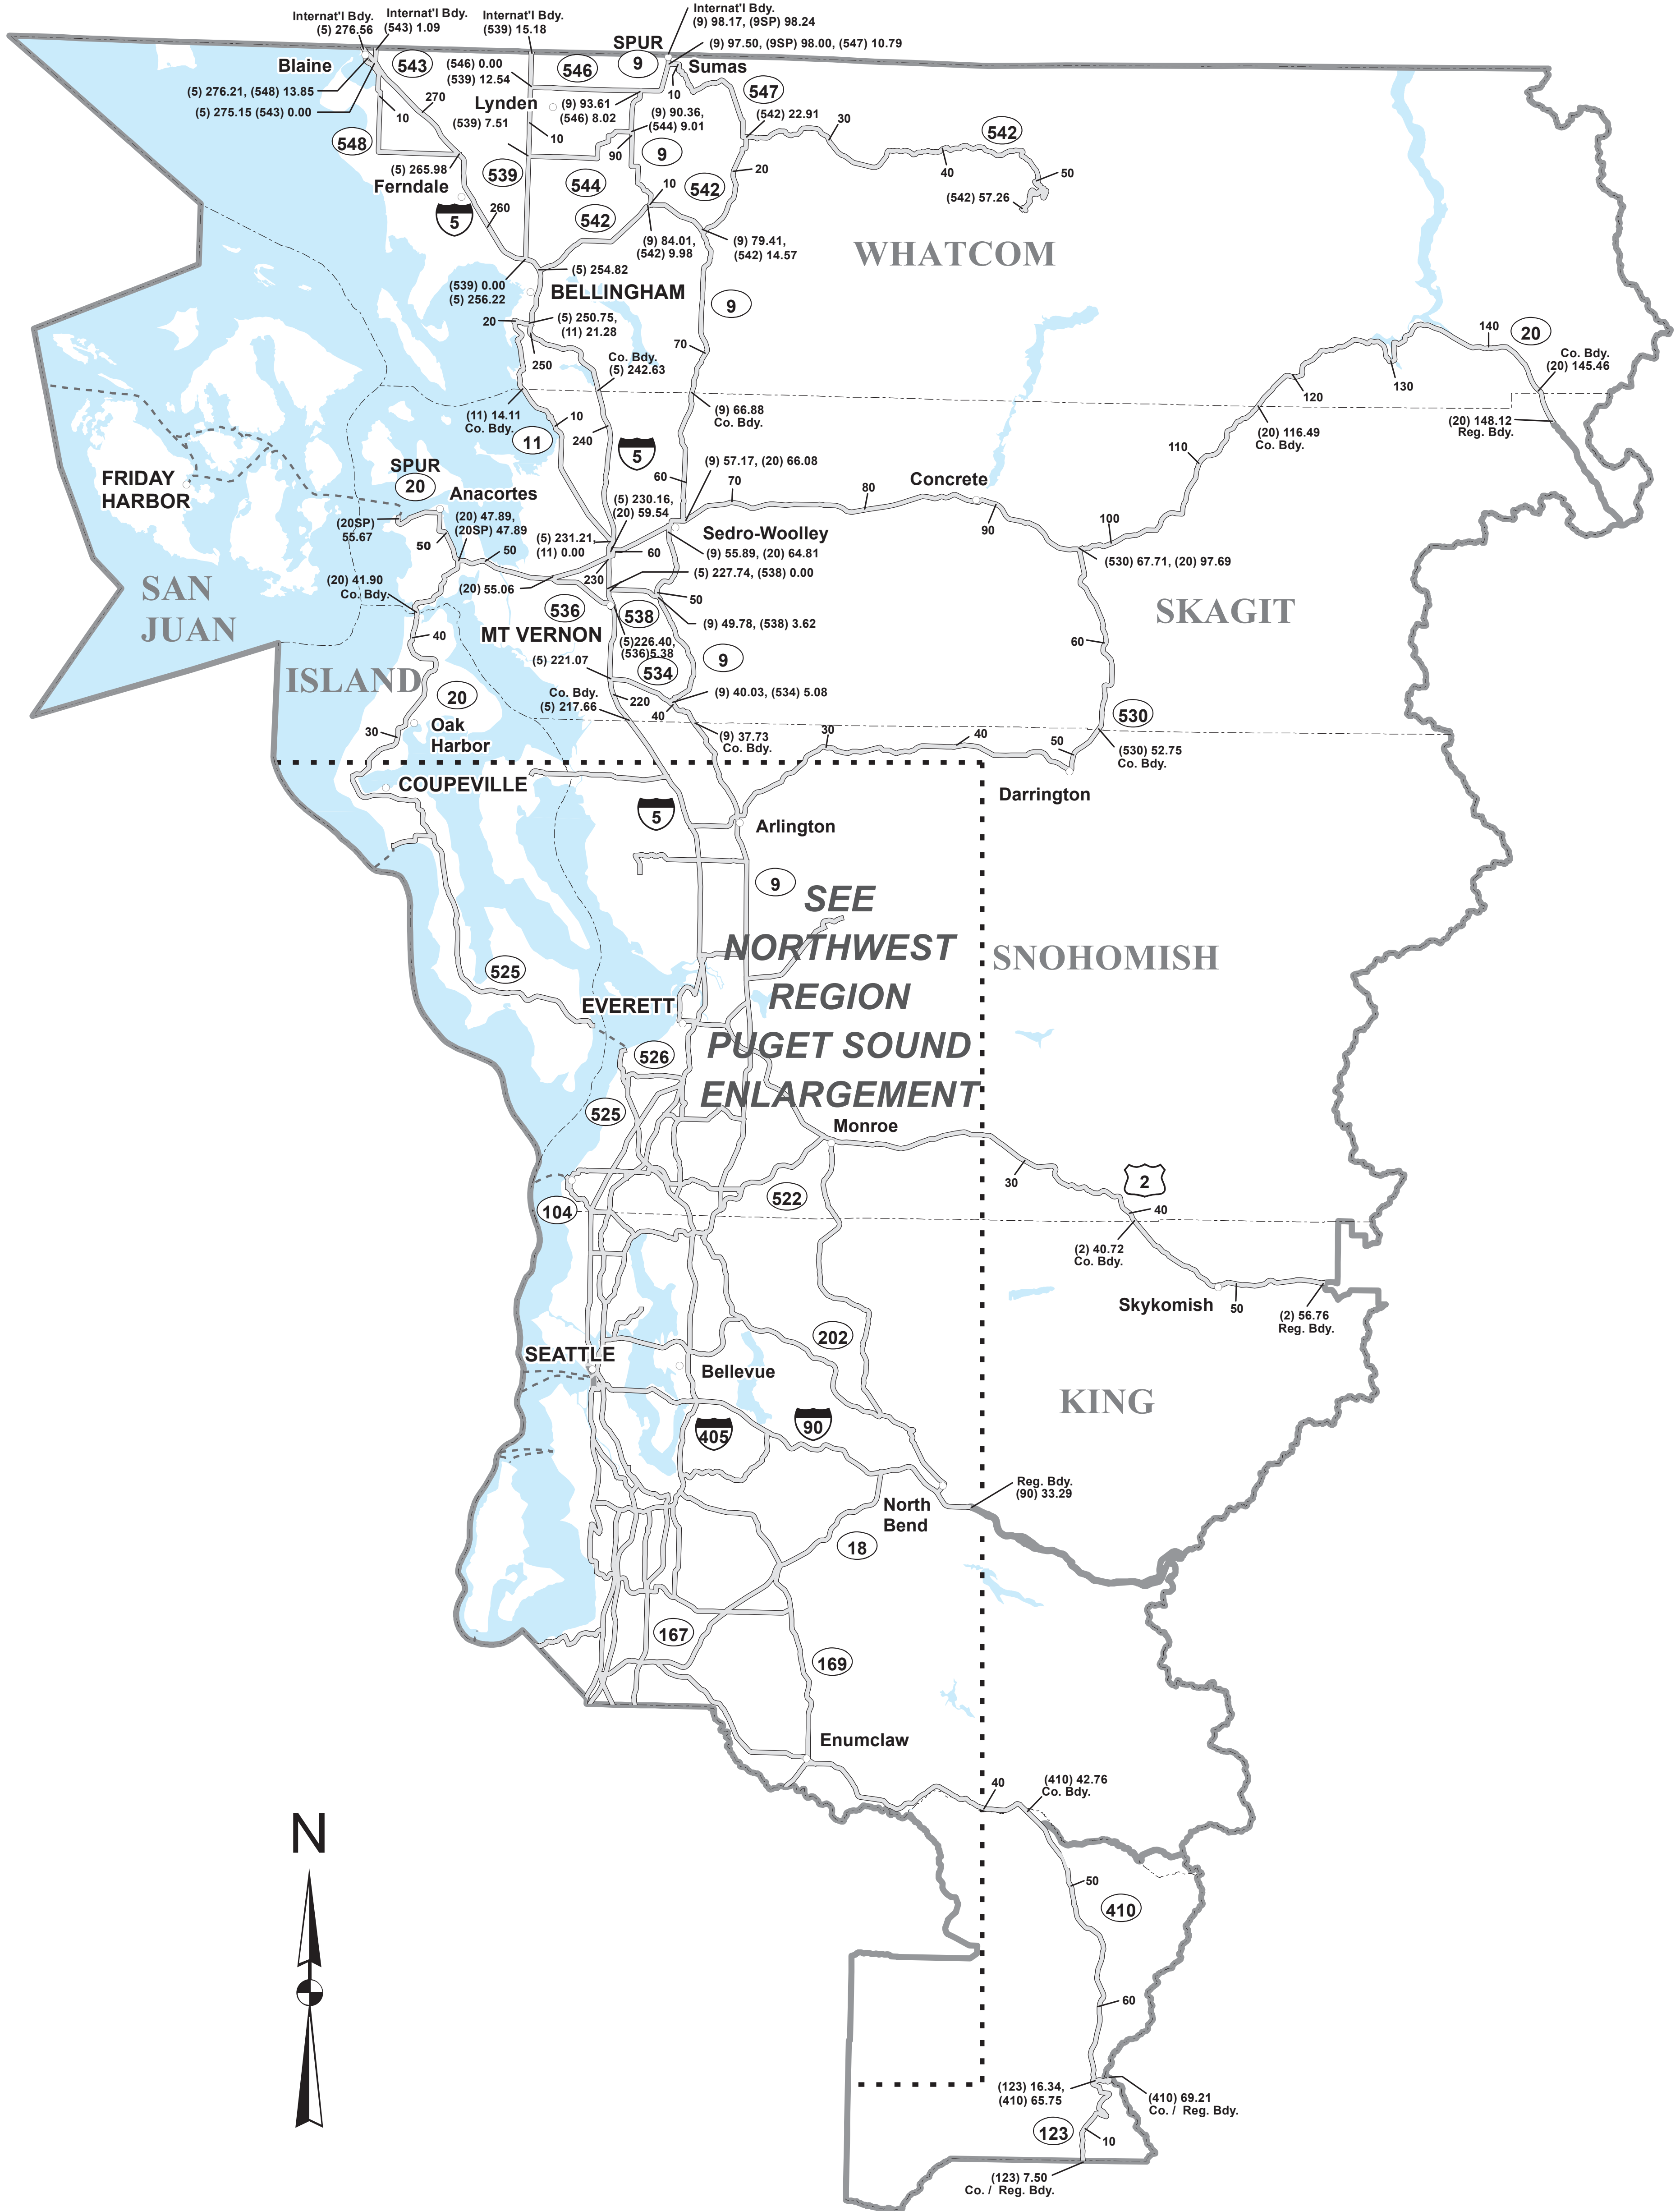

WSDOT Region Milepost Maps

2021

WASHINGTON STATE HIGHWAY SYSTEM
Milepost Data from 2021 State Highway Log

WASHINGTON STATE DEPARTMENT OF TRANSPORTATION
Transportation Data, GIS & Modeling Group

FUT 395

FUT 395 is part of the future alignment of US Highway 395. It is assigned a Related Route Type of Spur, but is signed in the field as Future. Once complete, this section will become US Highway 395 Mainline.

WSDOT Eastern Region

WASHINGTON STATE HIGHWAY SYSTEM
With Mileposts

2021

WASHINGTON STATE DEPARTMENT OF TRANSPORTATION
Transportation Data, GIS & Modeling Group

Milepost Data from 2021 State Highway Log
(State Highway System as of December 31, 2021)

WSDOT North Central Region

WASHINGTON STATE HIGHWAY SYSTEM
With Mileposts

2021

WASHINGTON STATE DEPARTMENT OF TRANSPORTATION
Transportation Data, GIS & Modeling Group

*Milepost Data from 2021 State Highway Log
(State Highway System as of December 31, 2021)*

WSDOT Northwest Region

WASHINGTON STATE HIGHWAY SYSTEM
With Mileposts

2021

WASHINGTON STATE DEPARTMENT OF TRANSPORTATION
Transportation Data, GIS & Modeling Group
*Milepost Data from 2021 State Highway Log
(State Highway System as of December 31, 2021)*