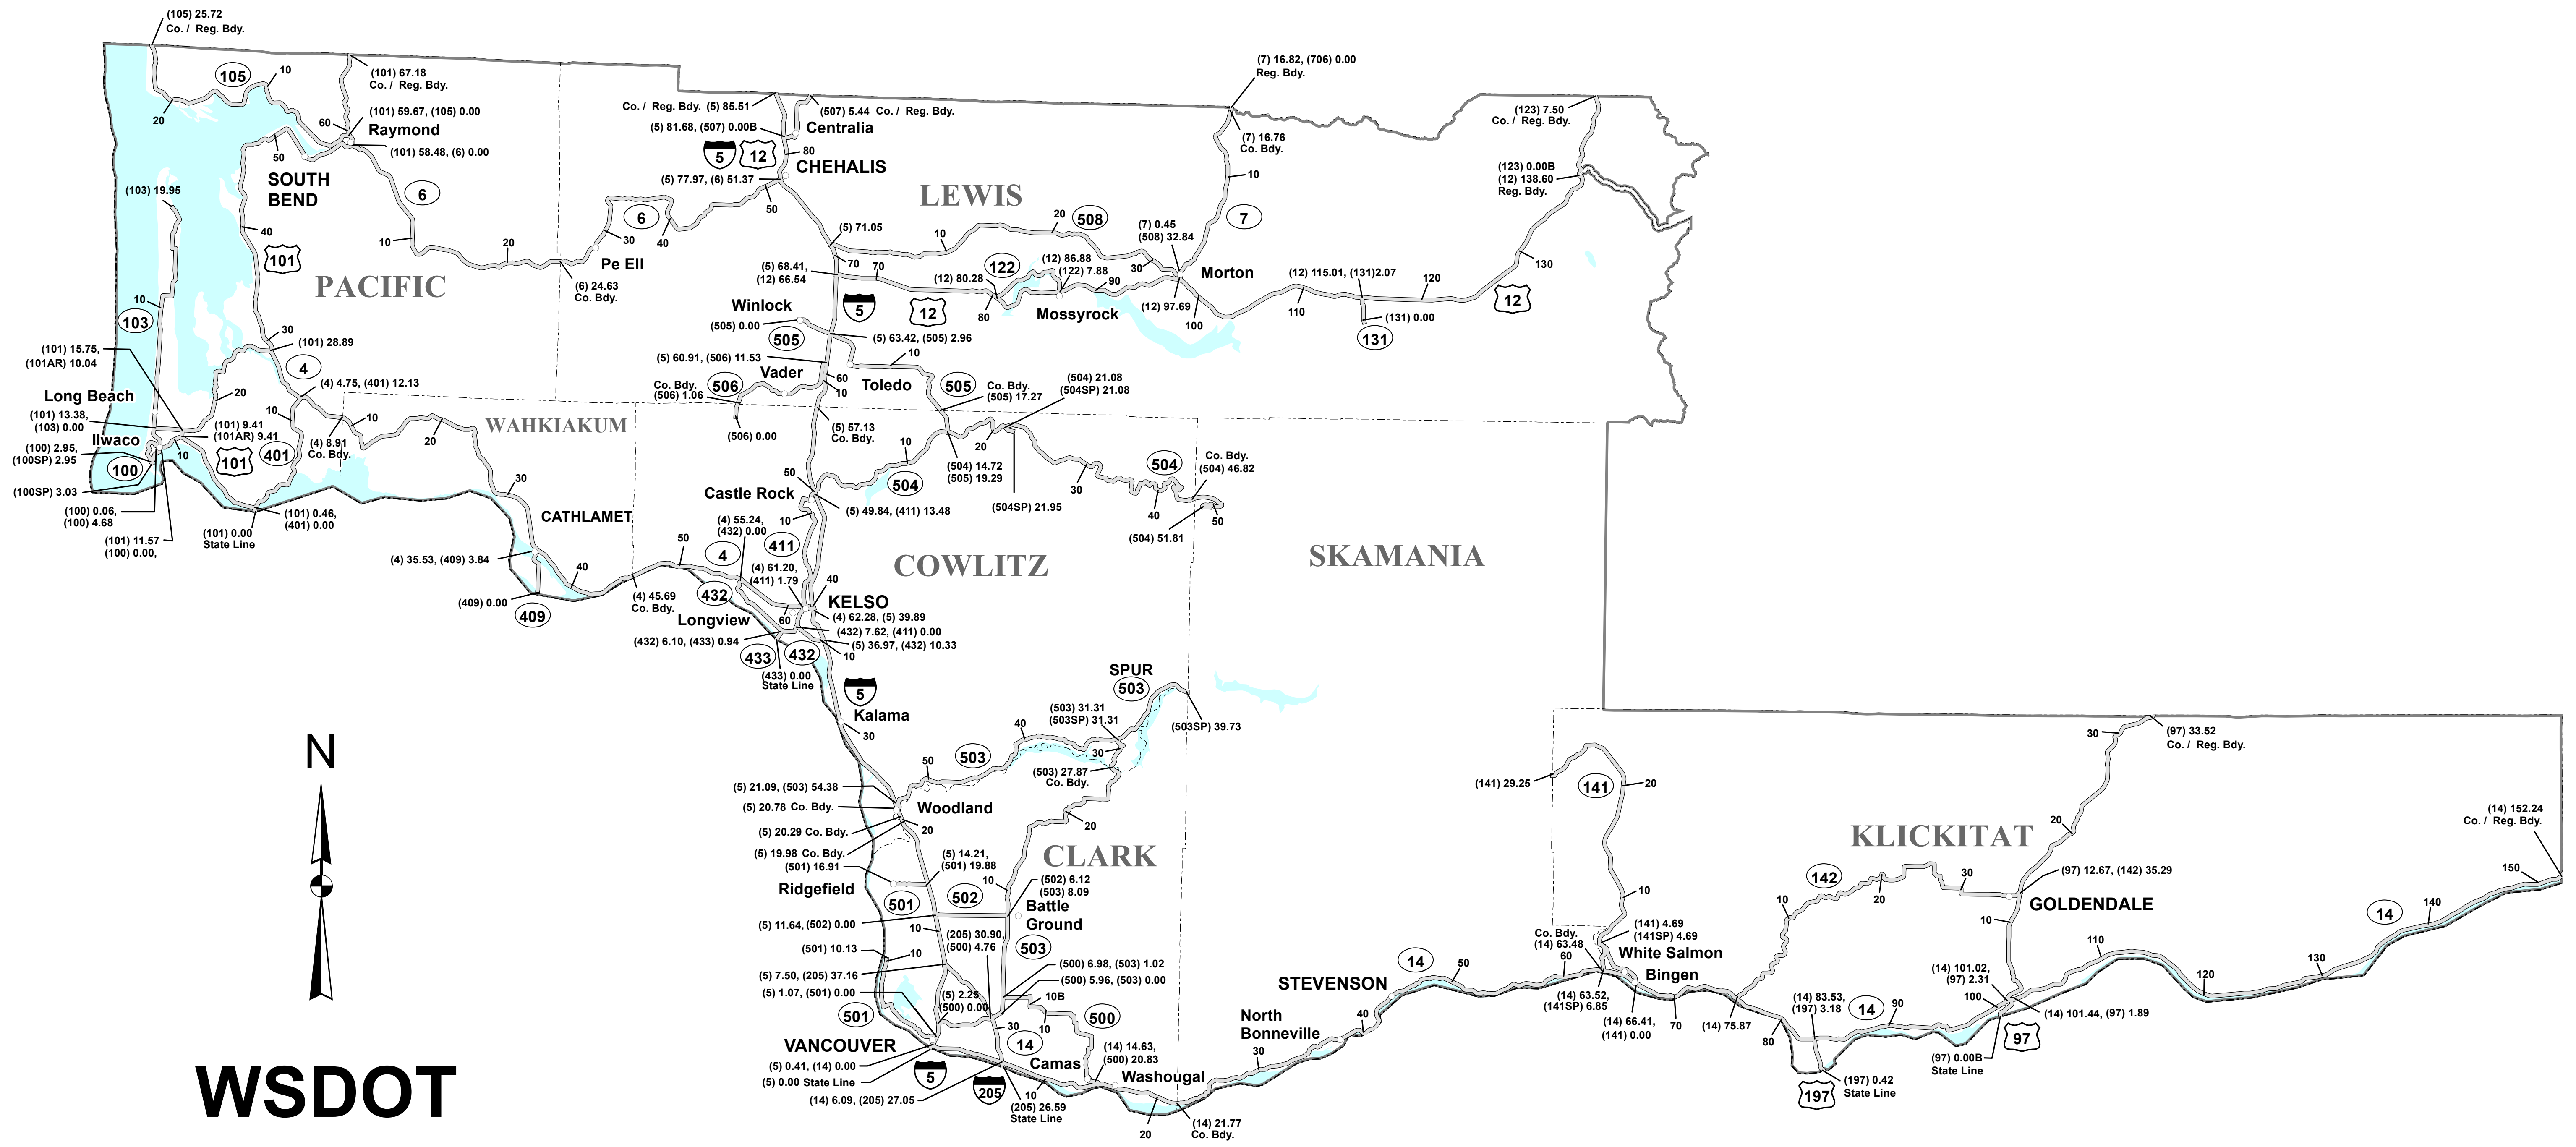

WSDOT Region Milepost Maps

2021

WASHINGTON STATE HIGHWAY SYSTEM
Milepost Data from 2021 State Highway Log

WASHINGTON STATE DEPARTMENT OF TRANSPORTATION
Transportation Data, GIS & Modeling Group

FUT 395

FUT 395 is part of the future alignment of US Highway 395. It is assigned a Related Route Type of Spur, but is signed in the field as Future. Once complete, this section will become US Highway 395 Mainline.

WSDOT Eastern Region

WASHINGTON STATE HIGHWAY SYSTEM
With Mileposts

2021

WASHINGTON STATE DEPARTMENT OF TRANSPORTATION
Transportation Data, GIS & Modeling Group

Milepost Data from 2021 State Highway Log
(State Highway System as of December 31, 2021)

WSDOT South Central Region

WASHINGTON STATE HIGHWAY SYSTEM
With Mileposts

2021

WASHINGTON STATE DEPARTMENT OF TRANSPORTATION
Transportation Data, GIS & Modeling Group
Milepost Data from 2021 State Highway Log
(State Highway System as of December 31, 2021)