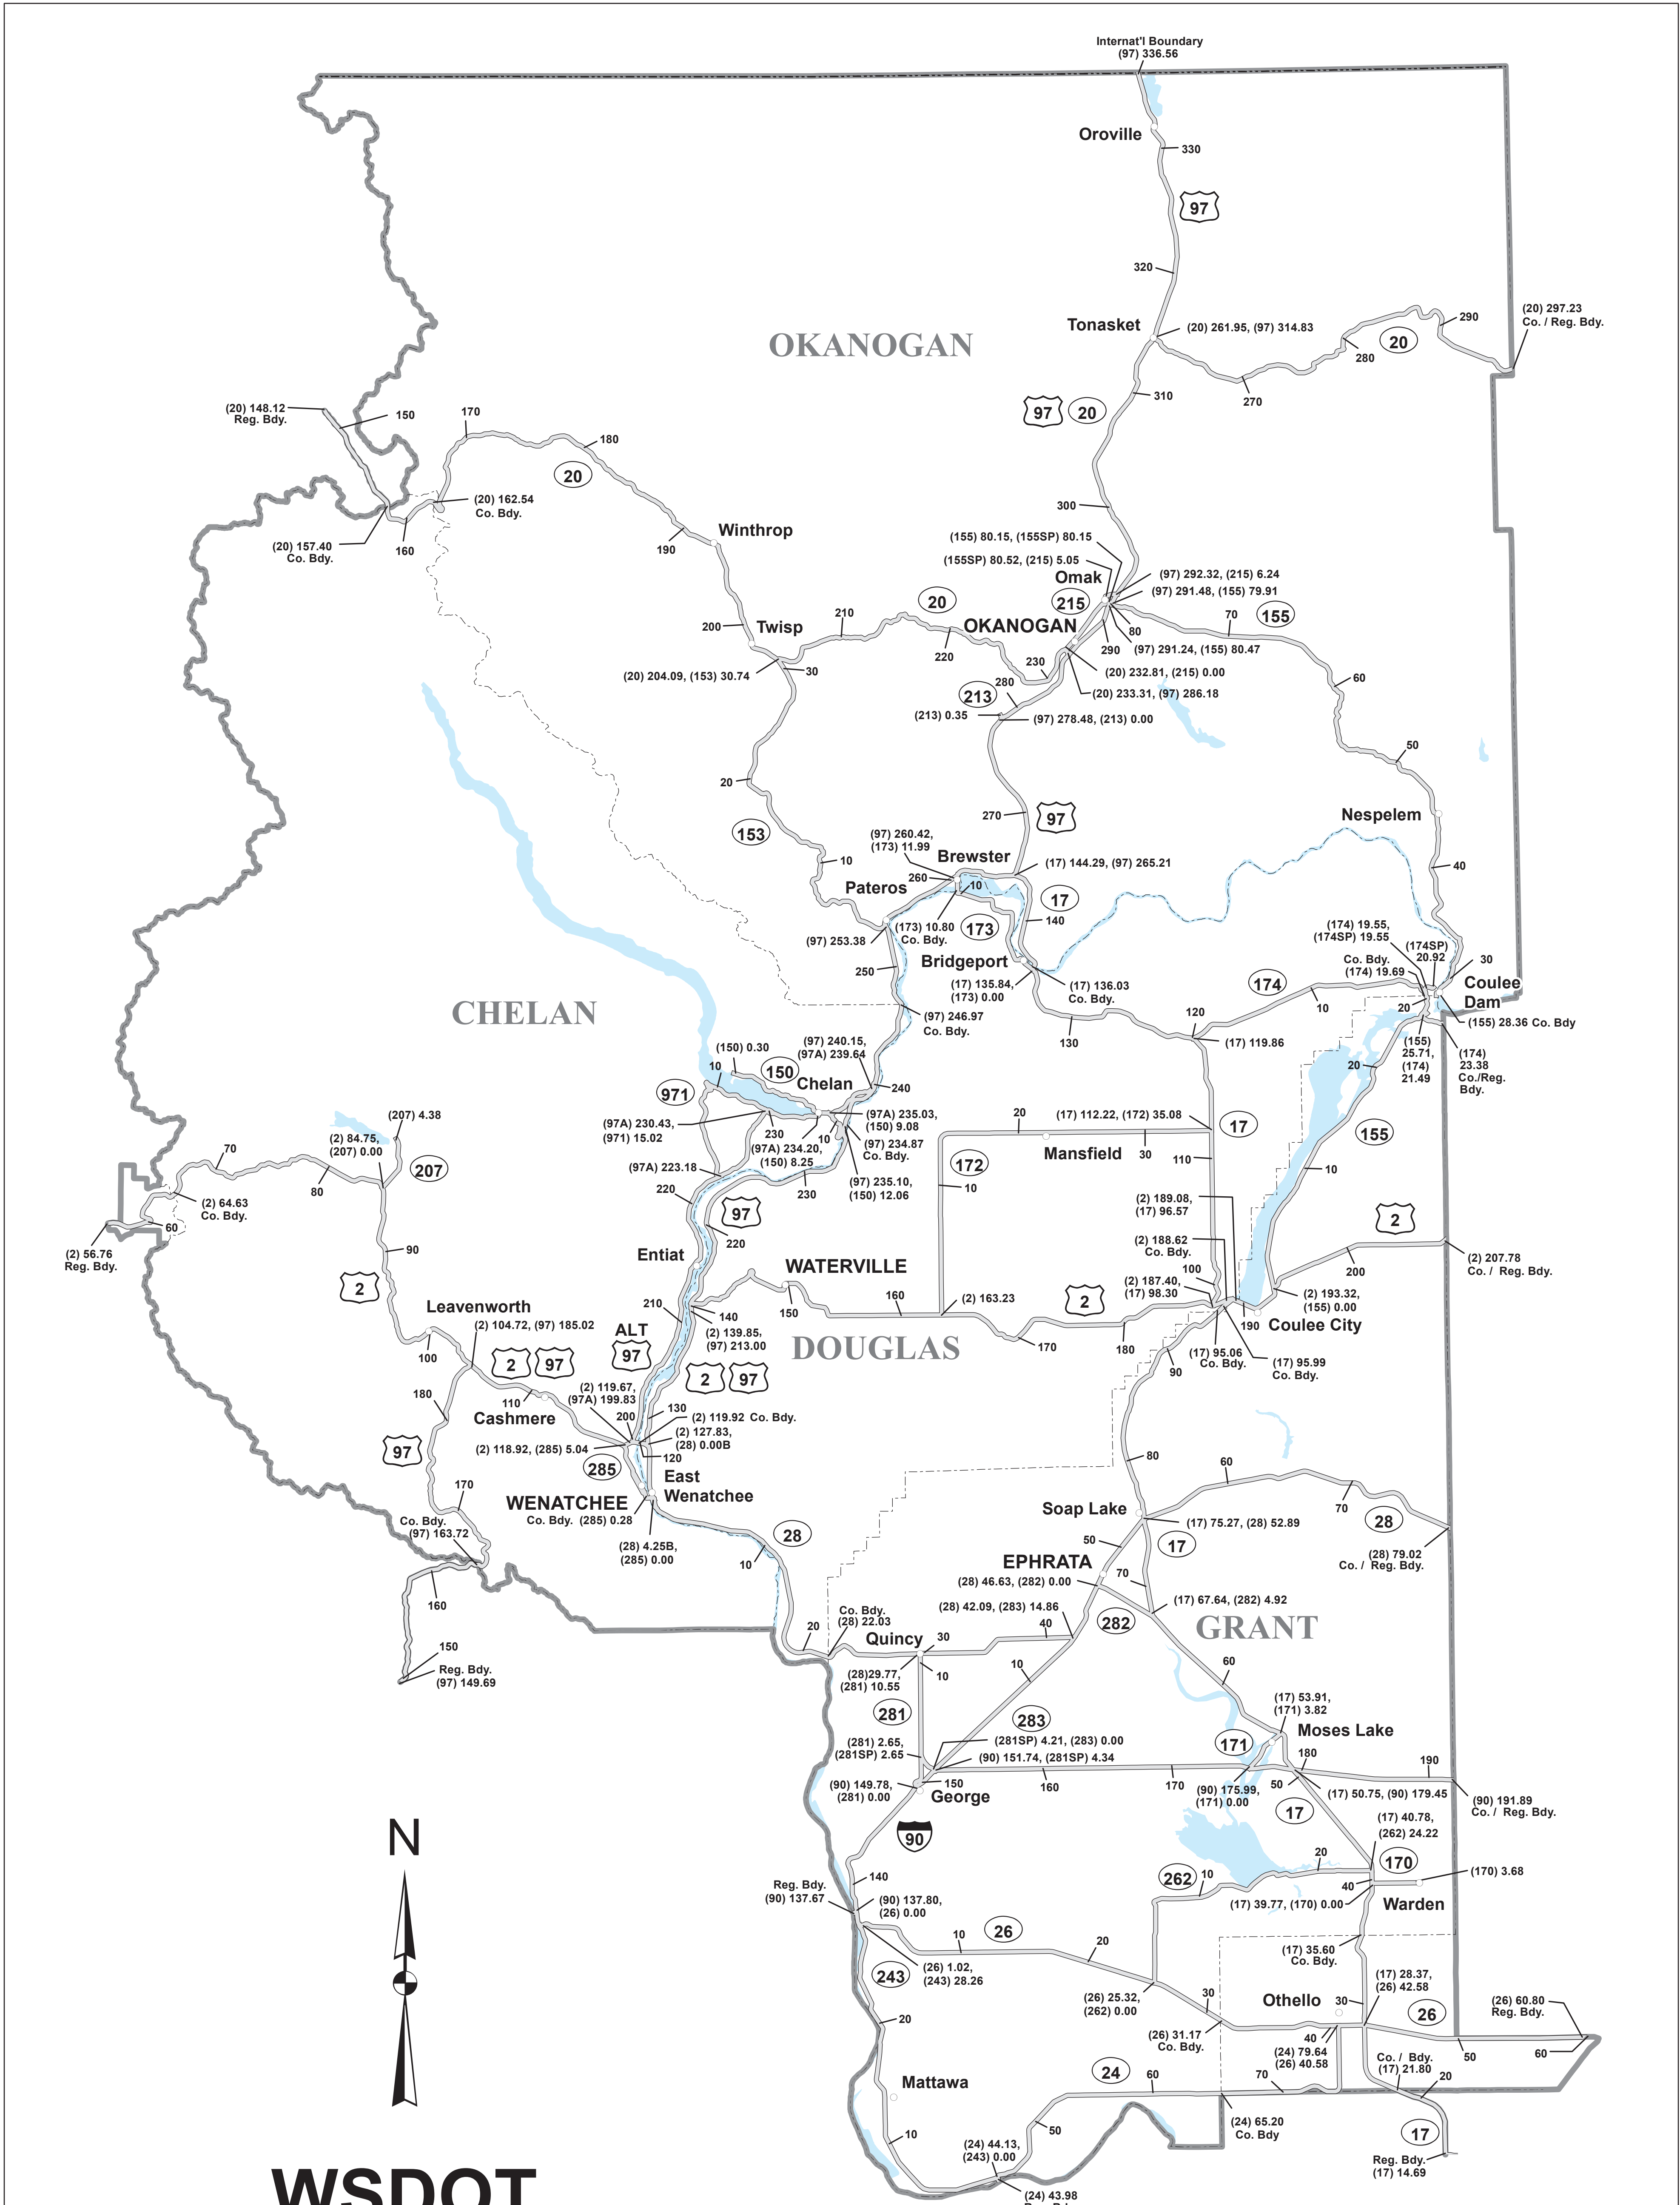

WSDOT Region Milepost Maps

2021

WASHINGTON STATE HIGHWAY SYSTEM
Milepost Data from 2021 State Highway Log

WASHINGTON STATE DEPARTMENT OF TRANSPORTATION
Transportation Data, GIS & Modeling Group

FUT 395

FUT 395 is part of the future alignment of US Highway 395. It is assigned a Related Route Type of Spur, but is signed in the field as Future. Once complete, this section will become US Highway 395 Mainline.

WSDOT Eastern Region

WASHINGTON STATE HIGHWAY SYSTEM
With Mileposts

2021

WASHINGTON STATE DEPARTMENT OF TRANSPORTATION
Transportation Data, GIS & Modeling Group

Milepost Data from 2021 State Highway Log
(State Highway System as of December 31, 2021)

WSDOT North Central Region

WASHINGTON STATE HIGHWAY SYSTEM
With Mileposts

2021

WASHINGTON STATE DEPARTMENT OF TRANSPORTATION
Transportation Data, GIS & Modeling Group

*Milepost Data from 2021 State Highway Log
(State Highway System as of December 31, 2021)*

WSDOT Northwest Region

WASHINGTON STATE HIGHWAY SYSTEM
With Mileposts

2021

WASHINGTON STATE DEPARTMENT OF TRANSPORTATION
Transportation Data, GIS & Modeling Group
*Milepost Data from 2021 State Highway Log
(State Highway System as of December 31, 2021)*