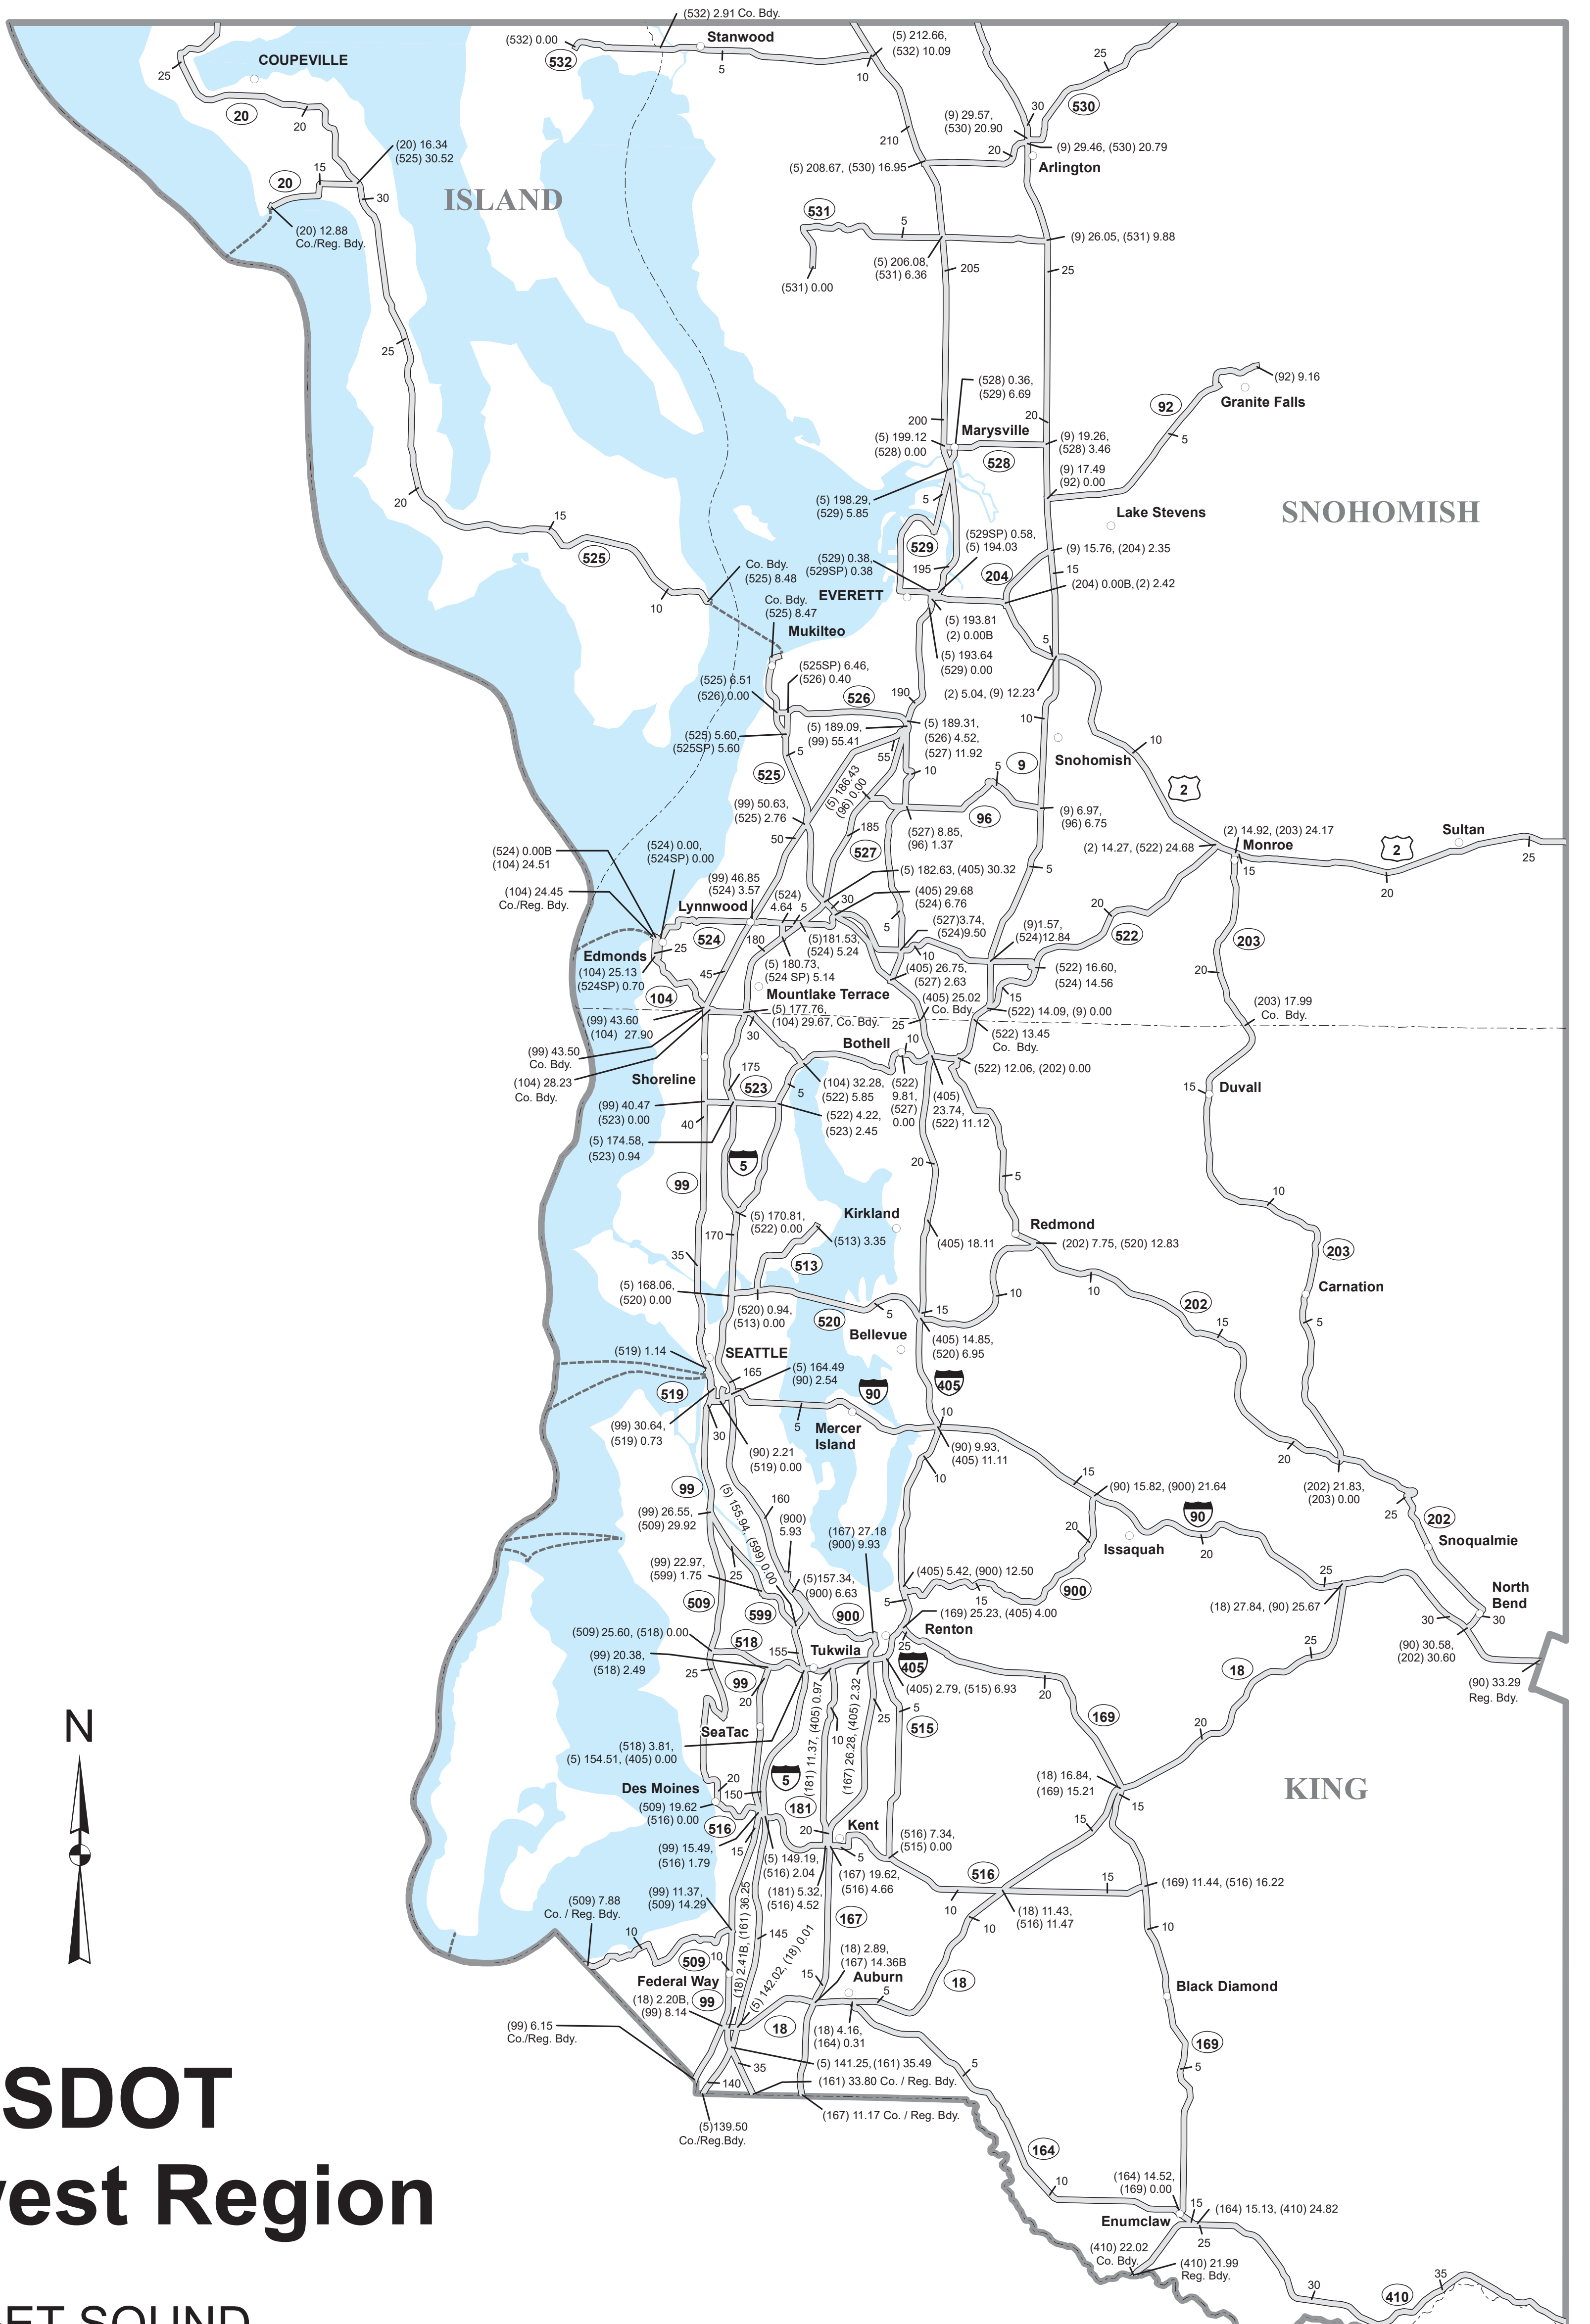

WSDOT Northwest Region

PUGET SOUND ENLARGEMENT

WASHINGTON STATE HIGHWAY SYSTEM
With Mileposts

2021

WASHINGTON STATE
DEPARTMENT OF TRANSPORTATION
Transportation Data, GIS & Modeling Group

*Milepost Data from 2021 State Highway Log
(State Highway System as of December 31, 2021)*